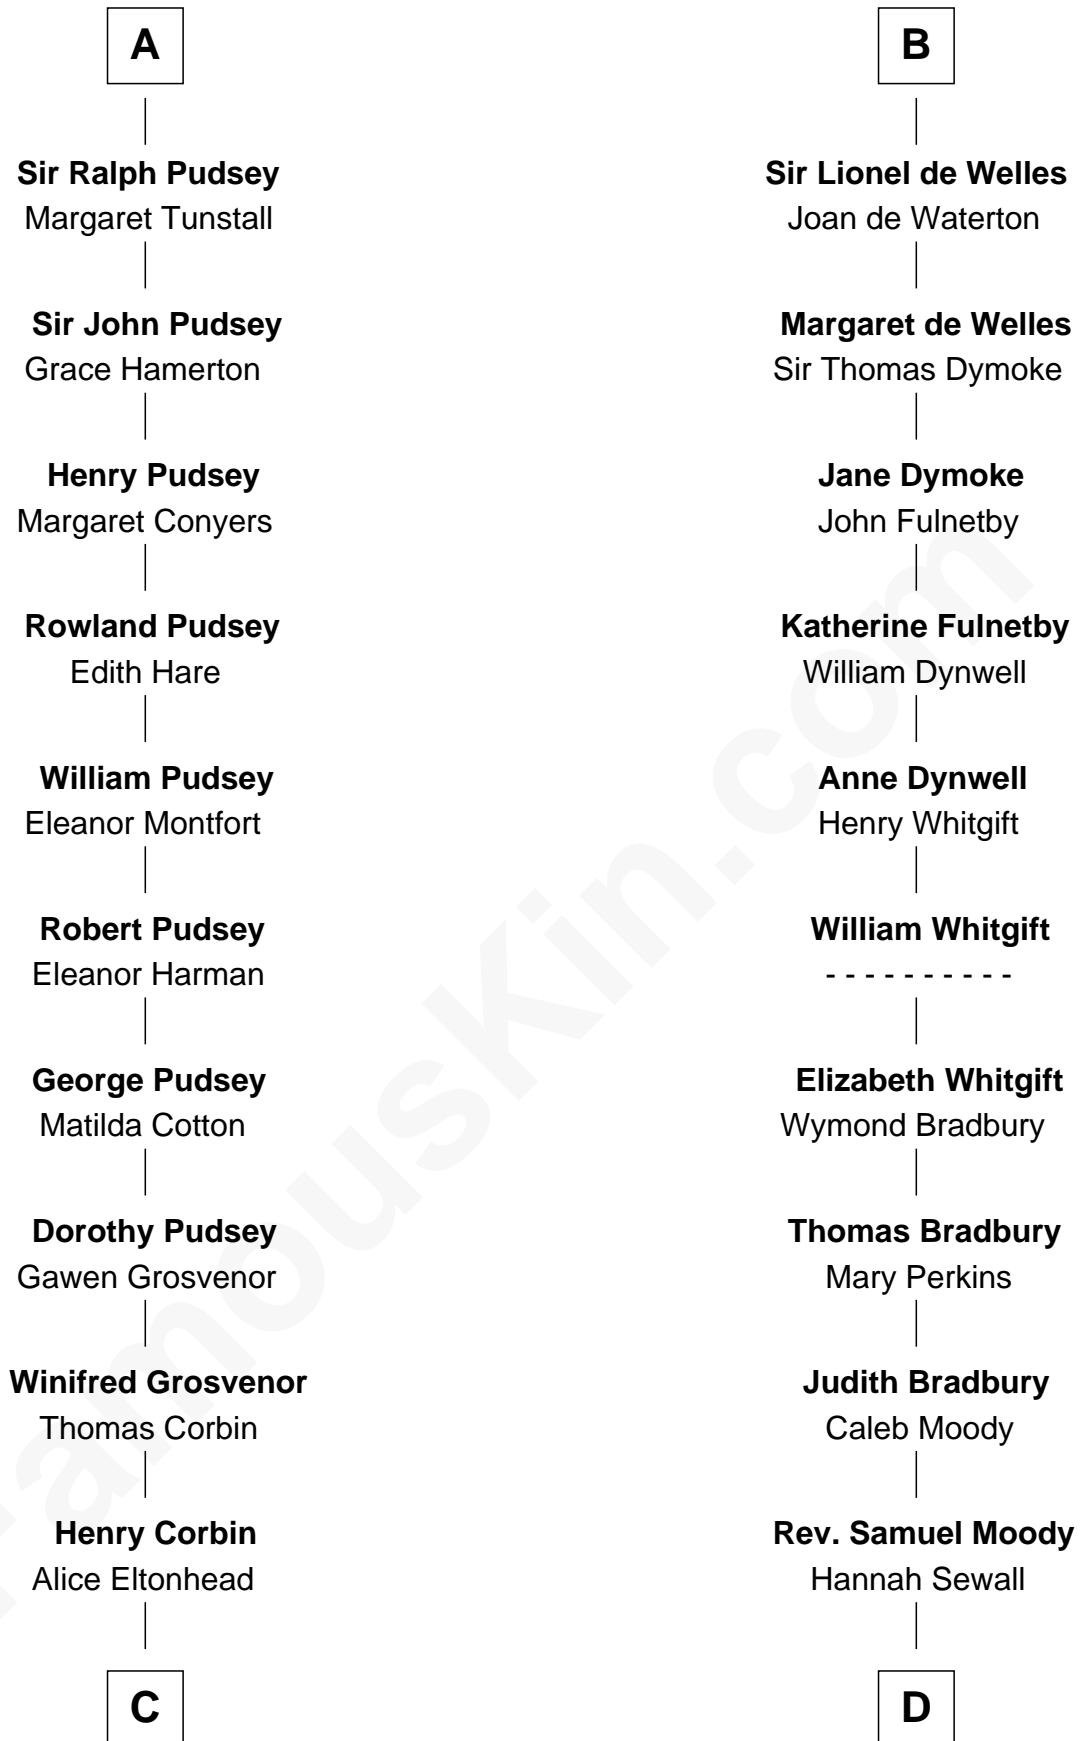

FamousKin.com Relationship Chart of

Edward Lloyd V

13th Governor of Maryland

20th cousin 1 time removed of

Ralph Waldo Emerson

American Poet

C

Ann Corbin
Col. William Tayloe

John Tayloe
Elizabeth Gwynn

John Tayloe
Rebecca Plater

Elizabeth Tayloe
Col. Edward Lloyd

Edward Lloyd V
13th Governor of Maryland

D

Mary Moody
Rev. Joseph Emerson

Rev. William Emerson
Phebe Bliss

Rev. William Emerson
Ruth Haskins