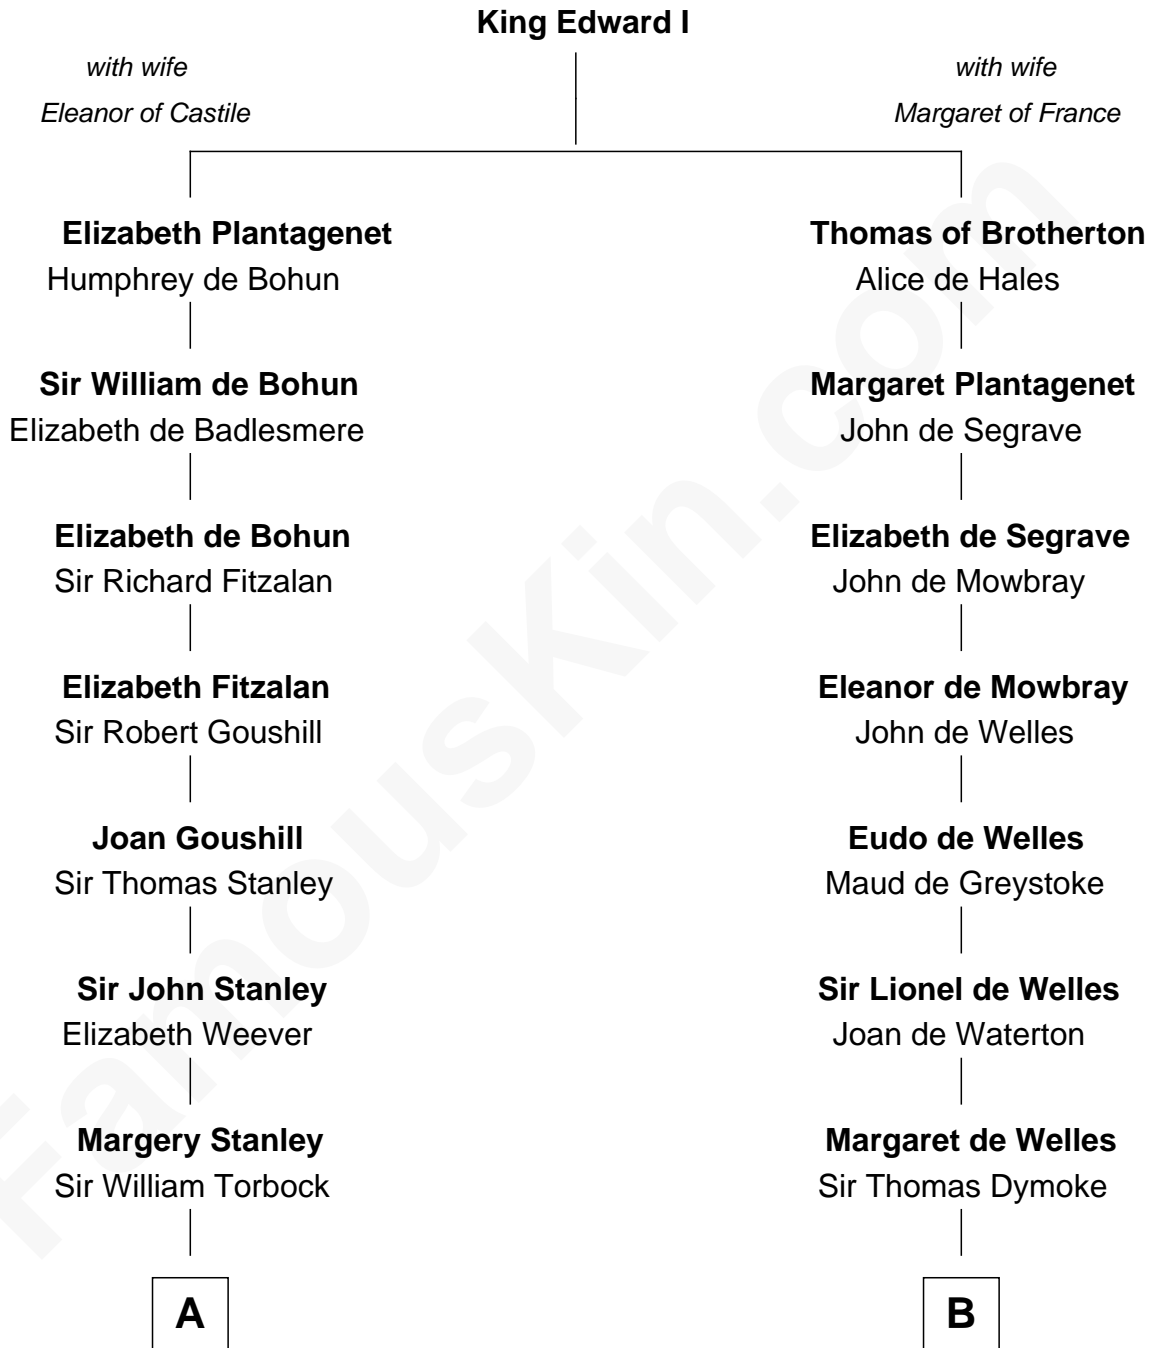

FamousKin.com Relationship Chart of

Edward Lloyd V

13th Governor of Maryland

16th cousin 2 times removed of

Ralph Waldo Emerson

American Poet

C

Rev. William Emerson

Ruth Haskins

Ralph Waldo Emerson

American Poet

FamousKin.com