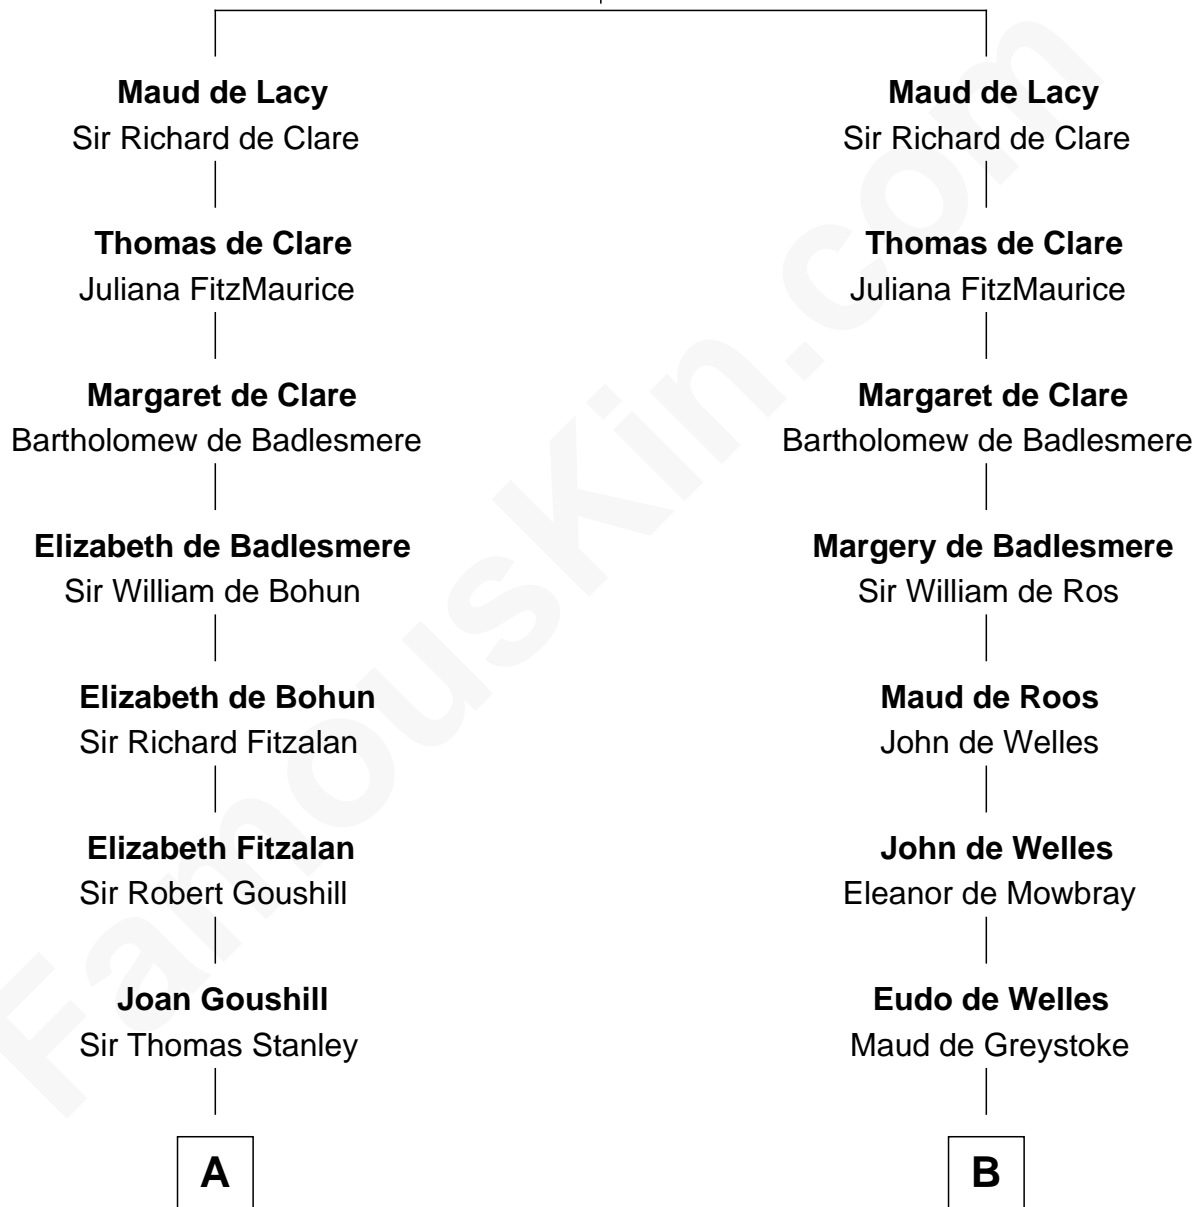

# FamousKin.com Relationship Chart of

**Edward Lloyd V**

*13th Governor of Maryland*

18th cousin 2 times removed of

**Ralph Waldo Emerson**

*American Poet*

**John de Lacy**  
Margaret de Quincy

**C**

**Col. Edward Lloyd**

Elizabeth Tayloe

**Edward Lloyd V**

*13th Governor of Maryland*

**D**

**Mary Moody**

Rev. Joseph Emerson

**Rev. William Emerson**

Phebe Bliss

**Rev. William Emerson**

Ruth Haskins

**Ralph Waldo Emerson**

*American Poet*

FamousKin.com