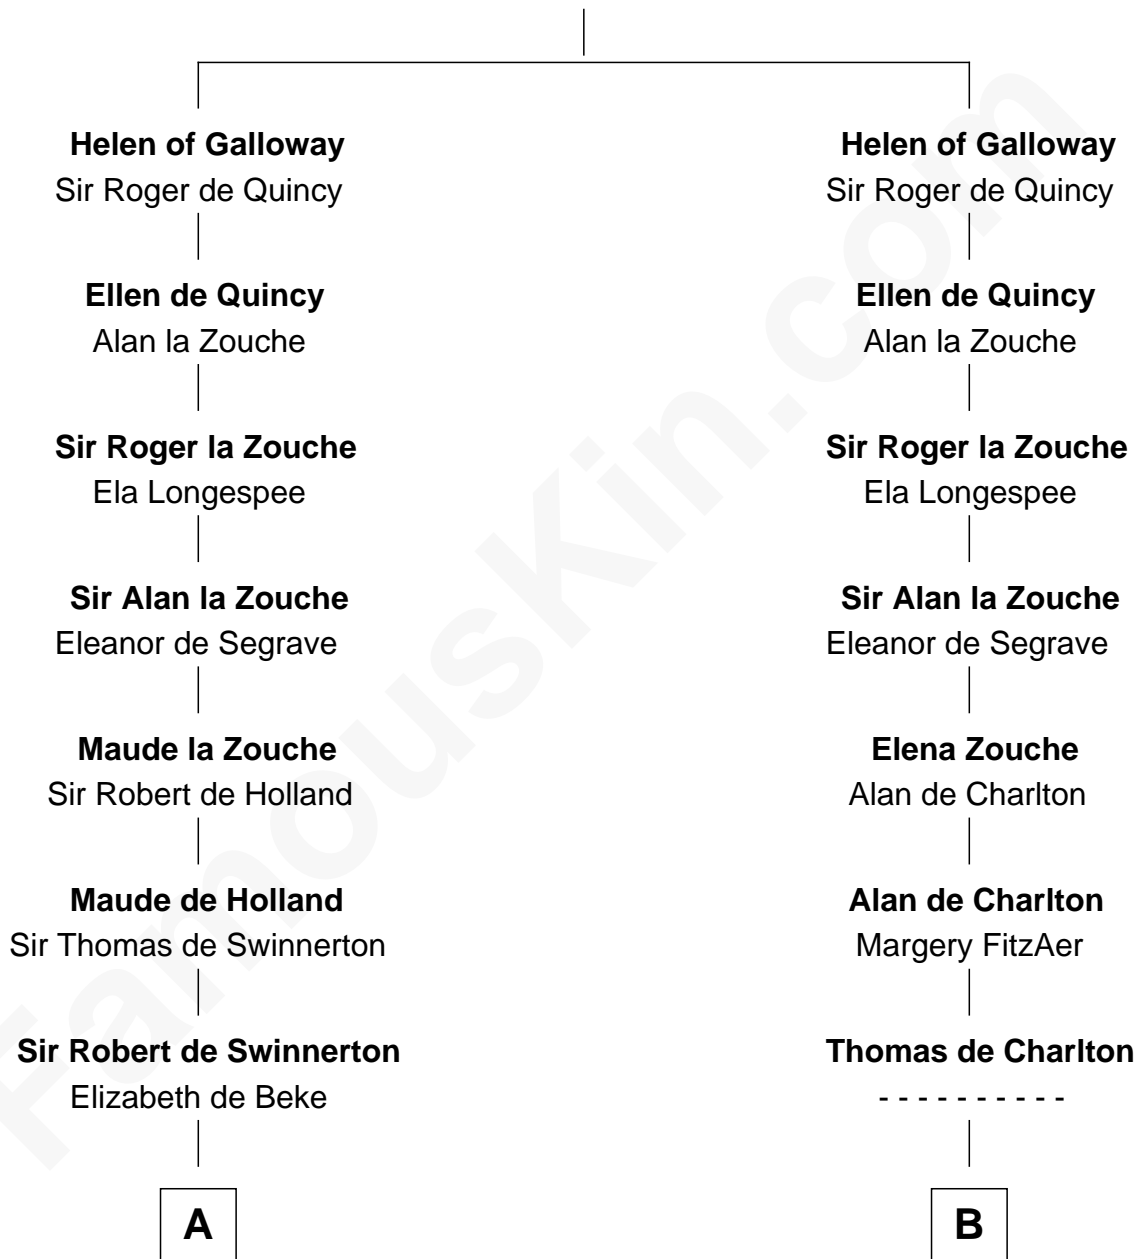

FamousKin.com Relationship Chart of

Edward Lloyd V

13th Governor of Maryland

20th cousin 1 time removed of

Ralph Waldo Emerson

American Poet

Alan of Galloway

Helen de l'Isle

C

John Tayloe
Elizabeth Gwynn

John Tayloe
Rebecca Plater

Elizabeth Tayloe
Col. Edward Lloyd

Edward Lloyd V
13th Governor of Maryland

D

Edward Emerson
Rebecca Waldo

Rev. Joseph Emerson
Mary Moody