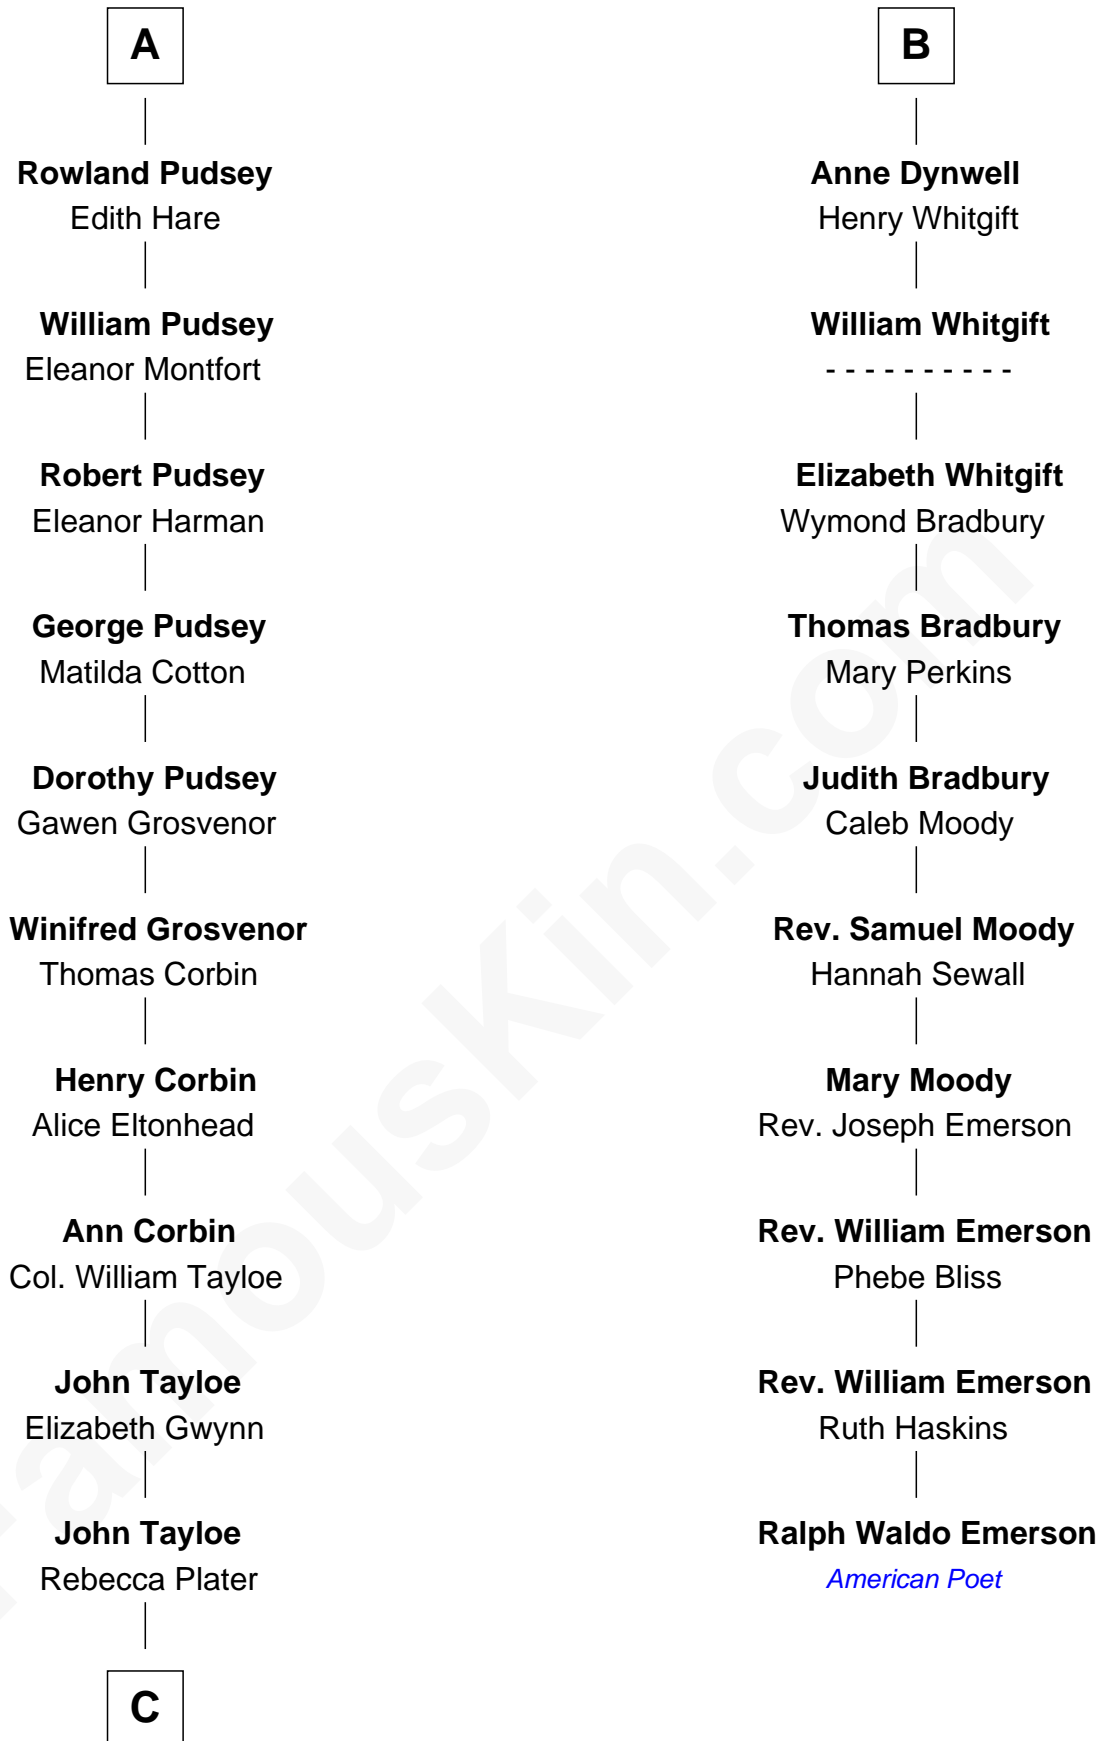

# FamousKin.com Relationship Chart of

**Edward Lloyd V**

*13th Governor of Maryland*

16th cousin 2 times removed of

**Ralph Waldo Emerson**

*American Poet*

**Sir Geoffrey le Scrope**

Ivetta de Ros

**C**

**Elizabeth Tayloe**  
Col. Edward Lloyd

**Edward Lloyd V**  
*13th Governor of Maryland*

FamousKin.com