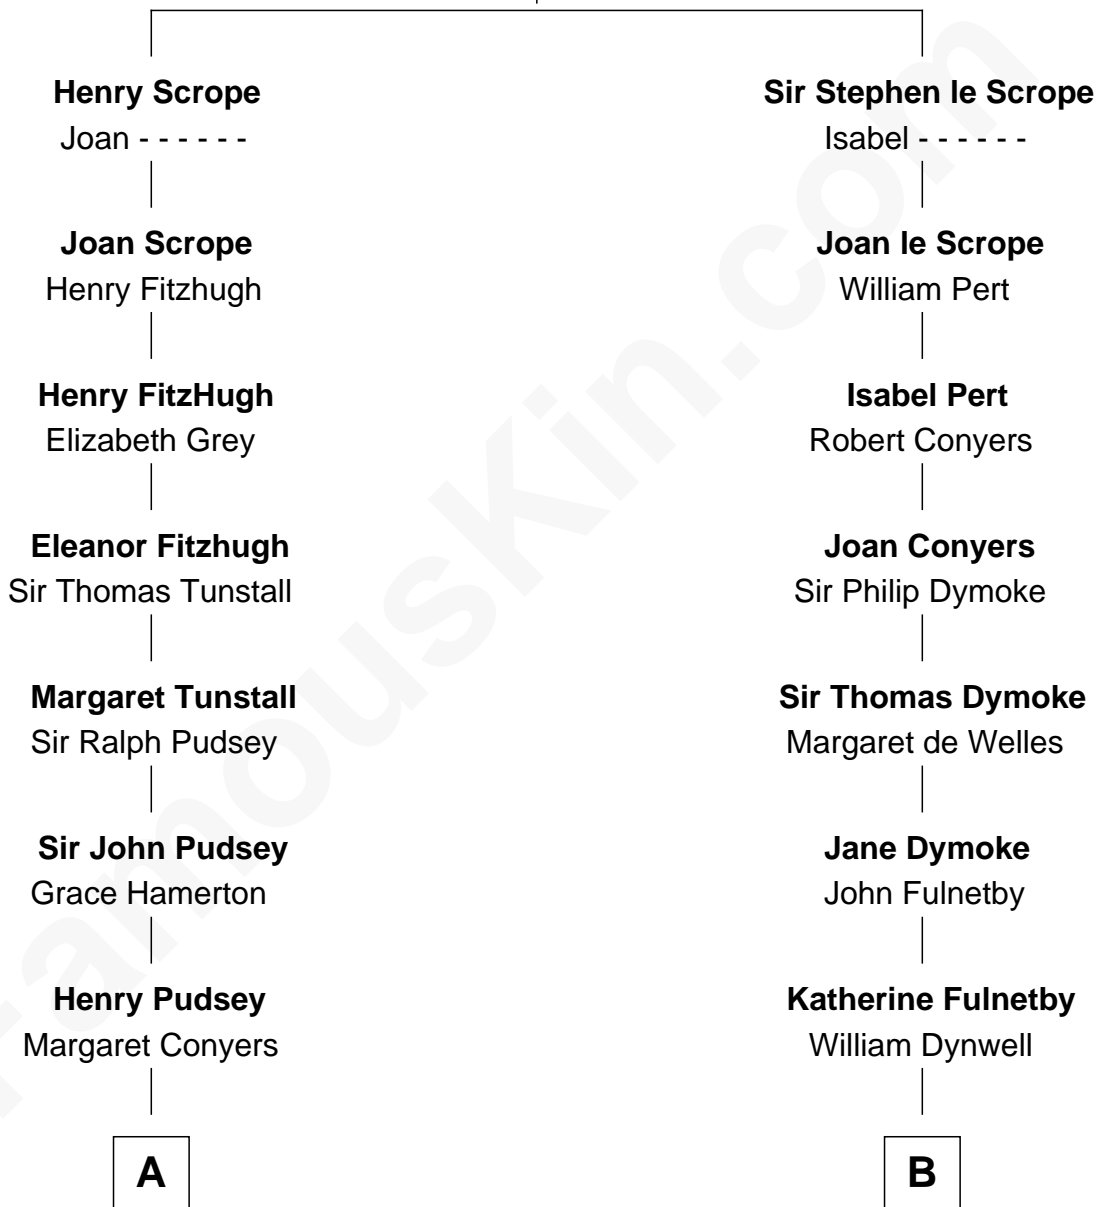

# FamousKin.com Relationship Chart of

**Edward Lloyd V**

*13th Governor of Maryland*

16th cousin 2 times removed of

**Ralph Waldo Emerson**

*American Poet*

**Sir Geoffrey le Scrope**

Ivetta de Ros

**C**

**Elizabeth Tayloe**  
Col. Edward Lloyd

**Edward Lloyd V**  
*13th Governor of Maryland*

FamousKin.com