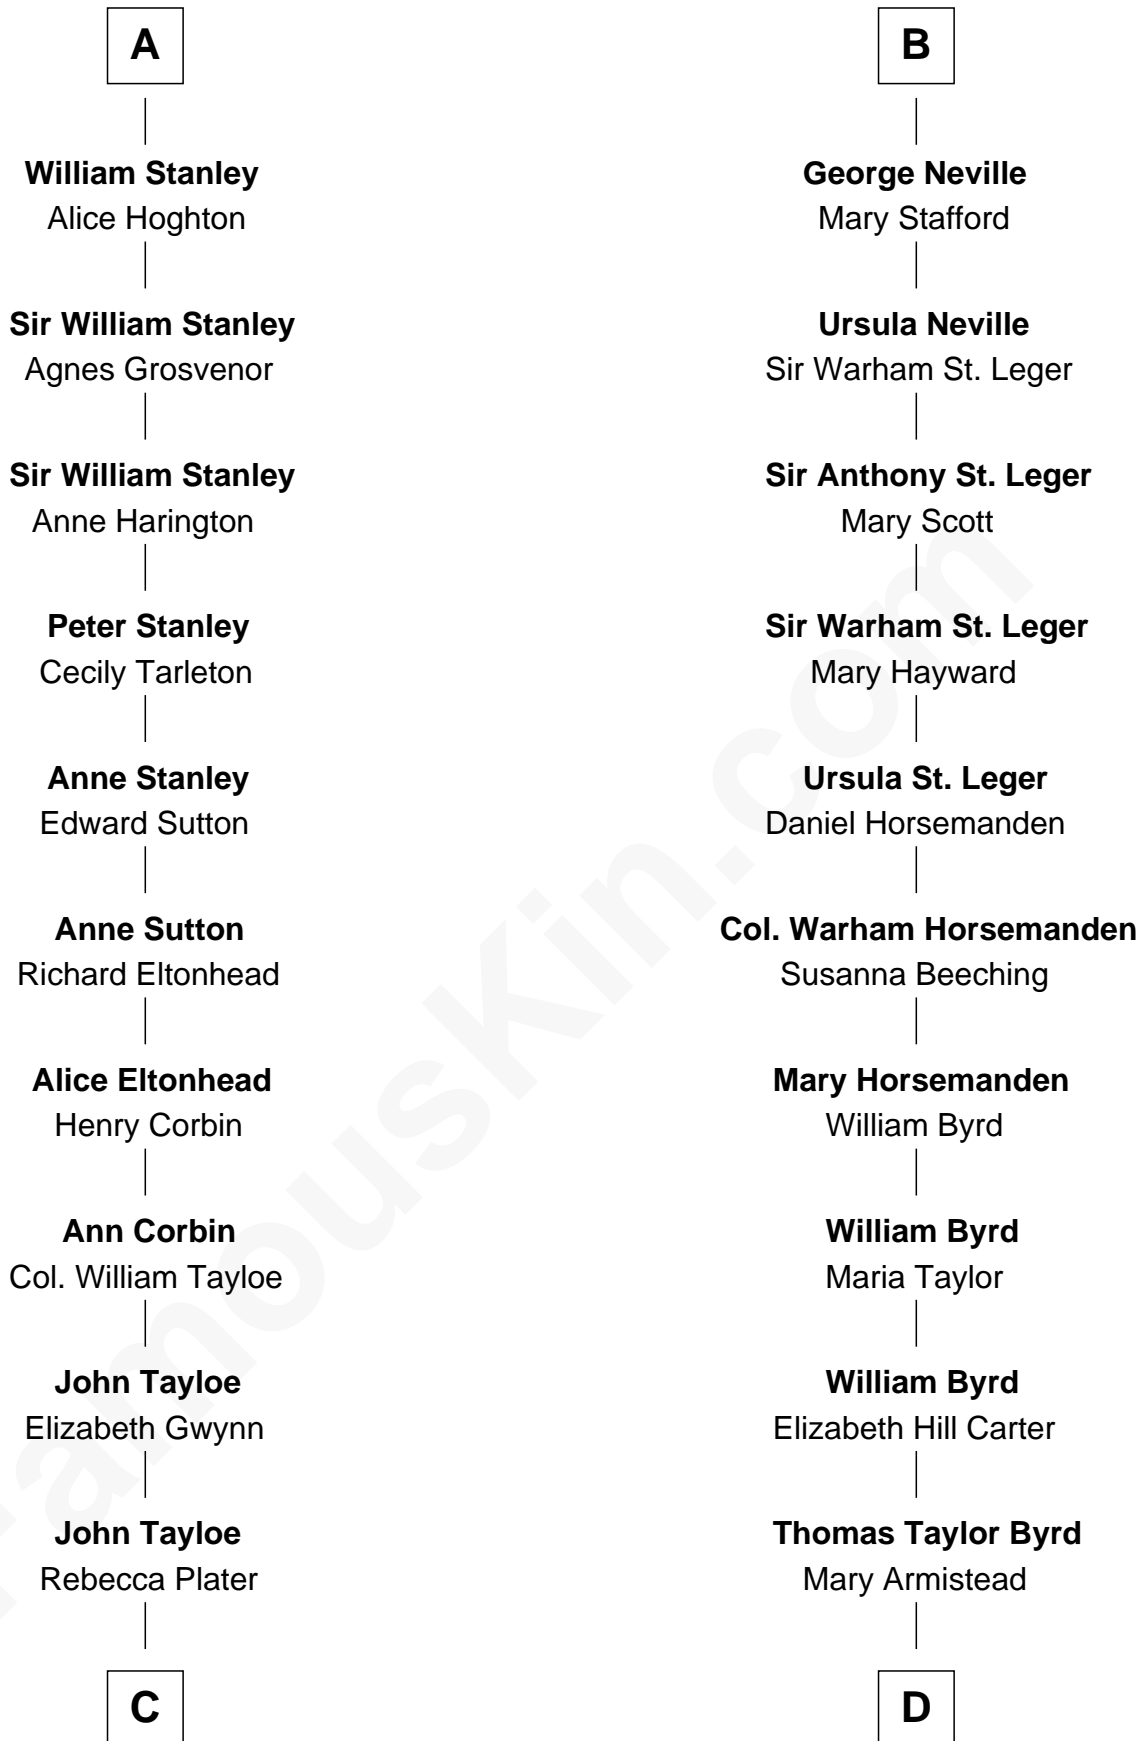

FamousKin.com Relationship Chart of

Edward Lloyd V

13th Governor of Maryland

18th cousin 2 times removed of

Admiral Richard Byrd

Polar Explorer

Alan la Zouche

Ellen de Quincy

Sir Robert de Swinnerton

Elizabeth de Beke

Maud de Swinnerton

Sir John Savage

Mary Savage

William Stanley

A

Margery la Zouche

Joan Beaufort

Sir Edward Neville

Elizabeth de Beauchamp

Sir George Neville

Margaret Fenne

B

C

Elizabeth Tayloe
Col. Edward Lloyd

Edward Lloyd V
13th Governor of Maryland

D

Richard Evelyn Byrd
Anne Harrison

Col. William Byrd
Jane Meriwether Rivers

Richard Evelyn Byrd
Eleanor Bolling Flood

Admiral Richard Byrd
Polar Explorer

FamousKin.com