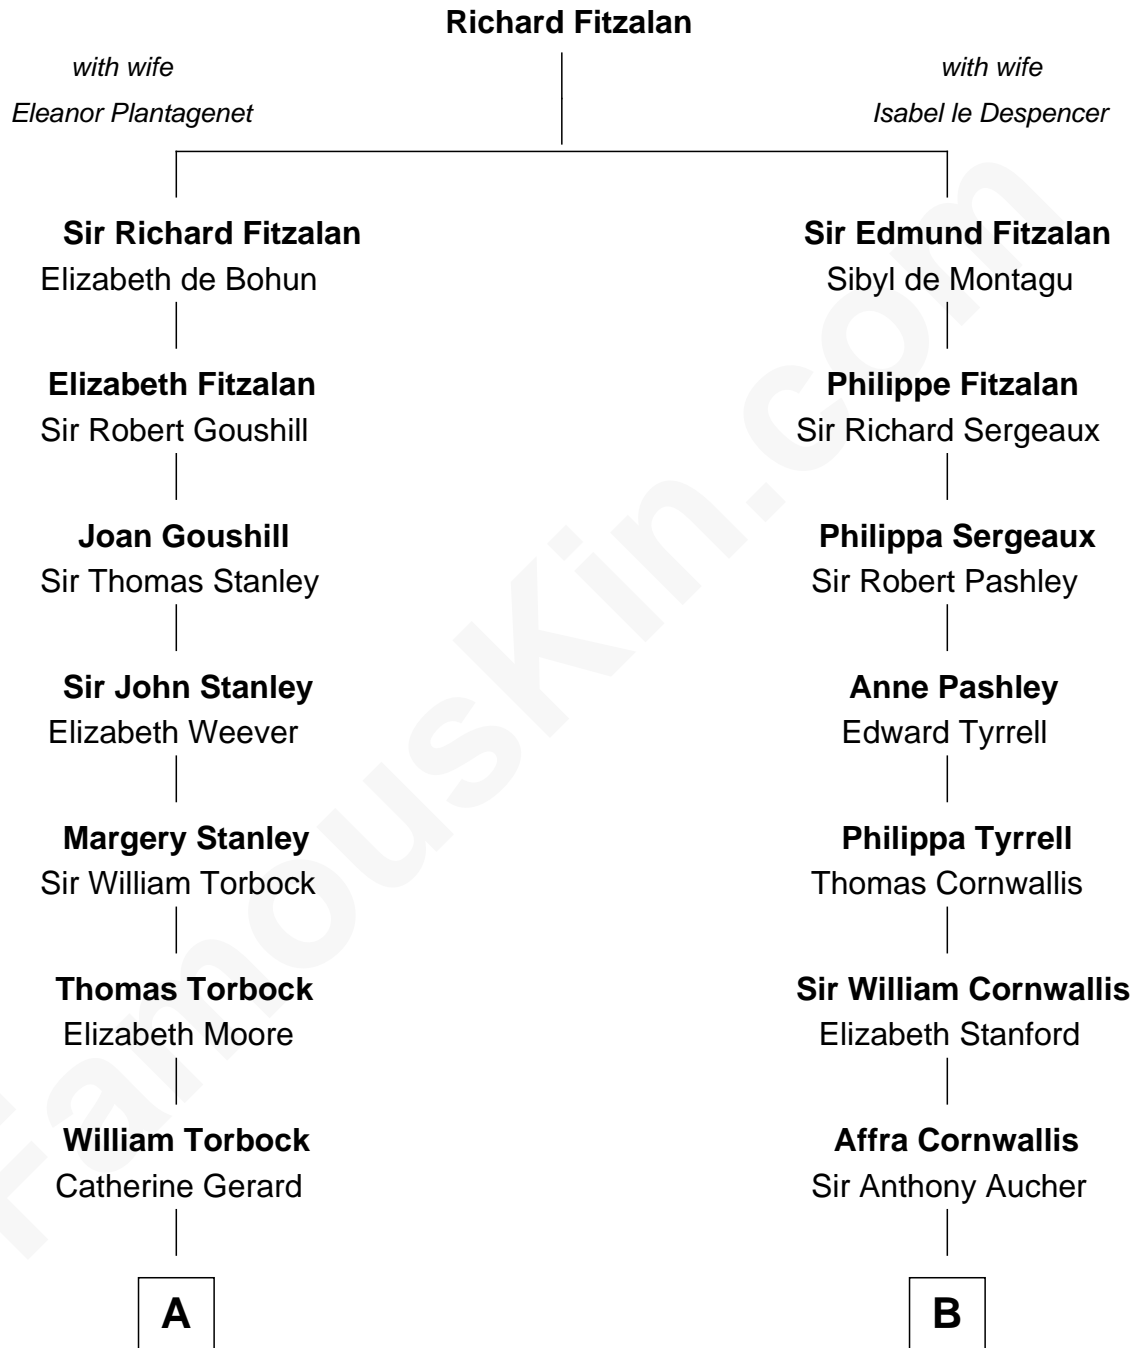

## Relationship Chart of

**Edward Lloyd V**

*13th Governor of Maryland*

14th cousin 7 times removed of

**Admiral Richard Byrd**

*Polar Explorer*

**C**

**Eliza Bolling West**  
Dr. Joel Walker Flood

**Col. Henry De La Warr Flood**  
Mary Elizabeth Trent

**Joel Walker Flood**  
Ella Faulkner

**Eleanor Bolling Flood**  
Richard Evelyn Byrd

**Admiral Richard Byrd**  
*Polar Explorer*

FamousKin.com