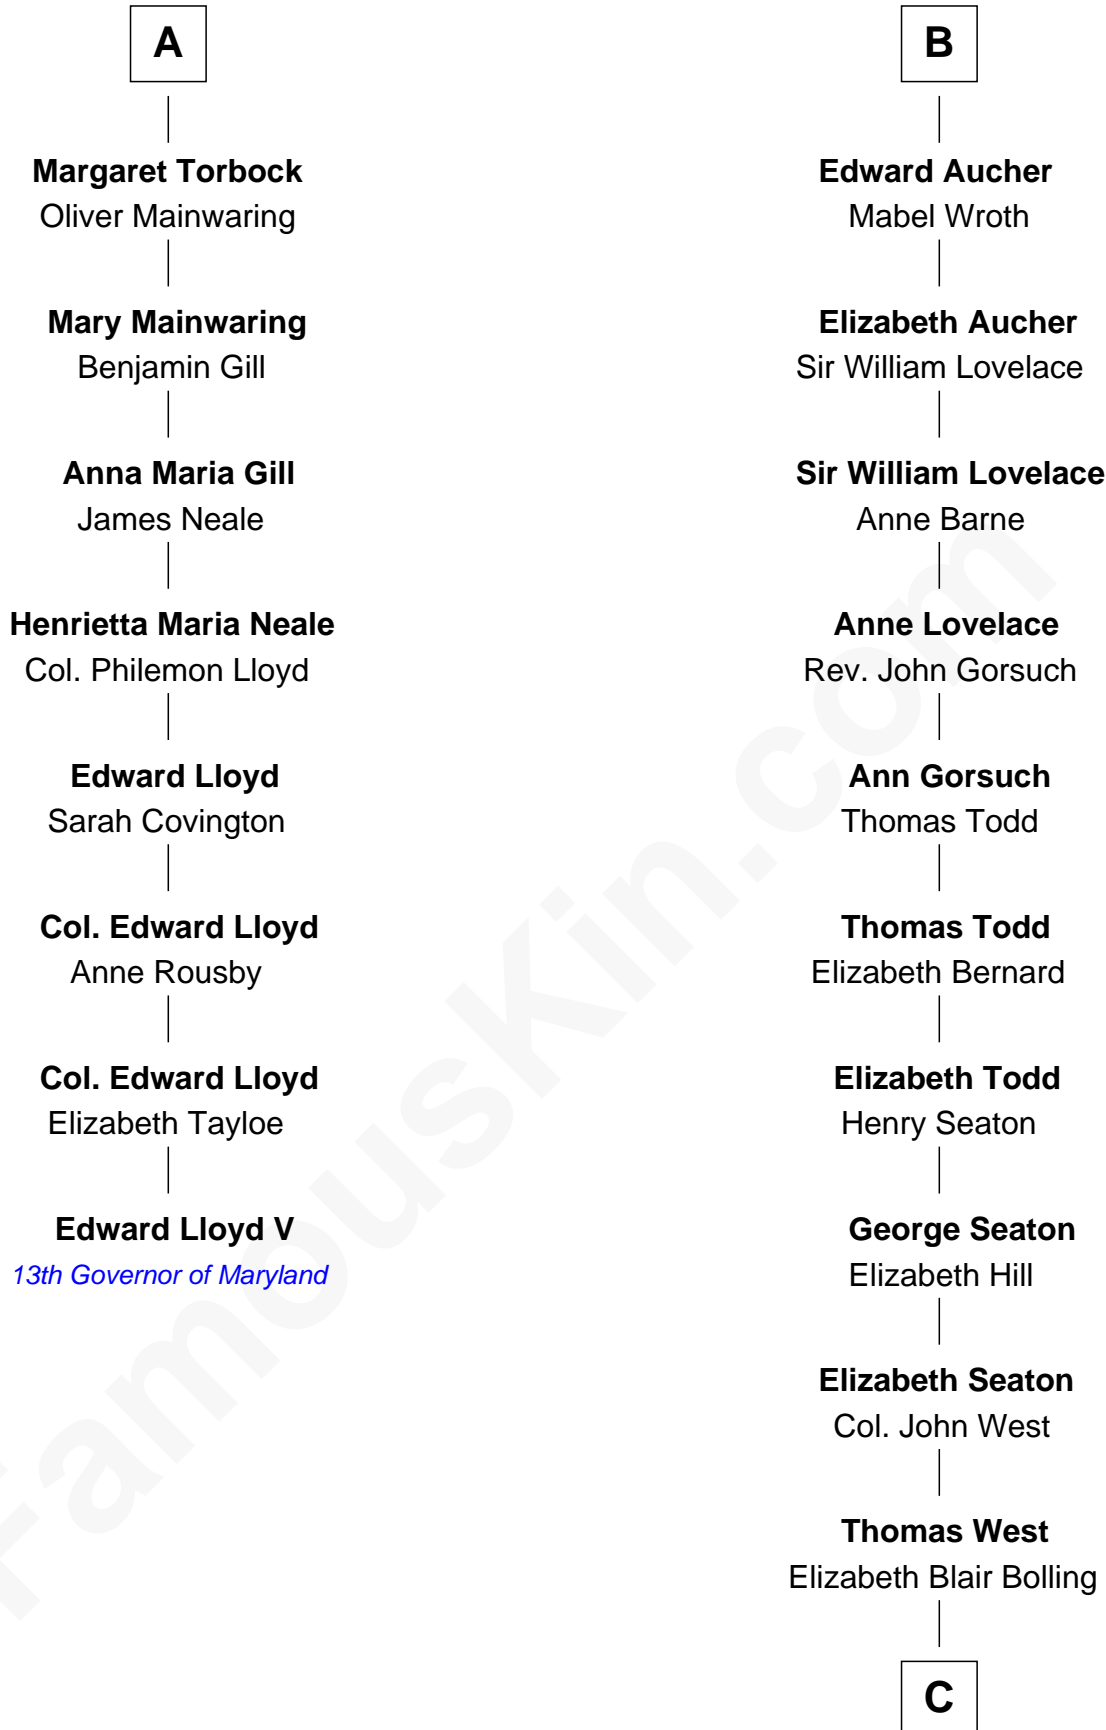

## Relationship Chart of

**Edward Lloyd V**

*13th Governor of Maryland*

14th cousin 7 times removed of

**Admiral Richard Byrd**

*Polar Explorer*

**C**

**Eliza Bolling West**  
Dr. Joel Walker Flood

**Col. Henry De La Warr Flood**  
Mary Elizabeth Trent

**Joel Walker Flood**  
Ella Faulkner

**Eleanor Bolling Flood**  
Richard Evelyn Byrd

**Admiral Richard Byrd**  
*Polar Explorer*

FamousKin.com