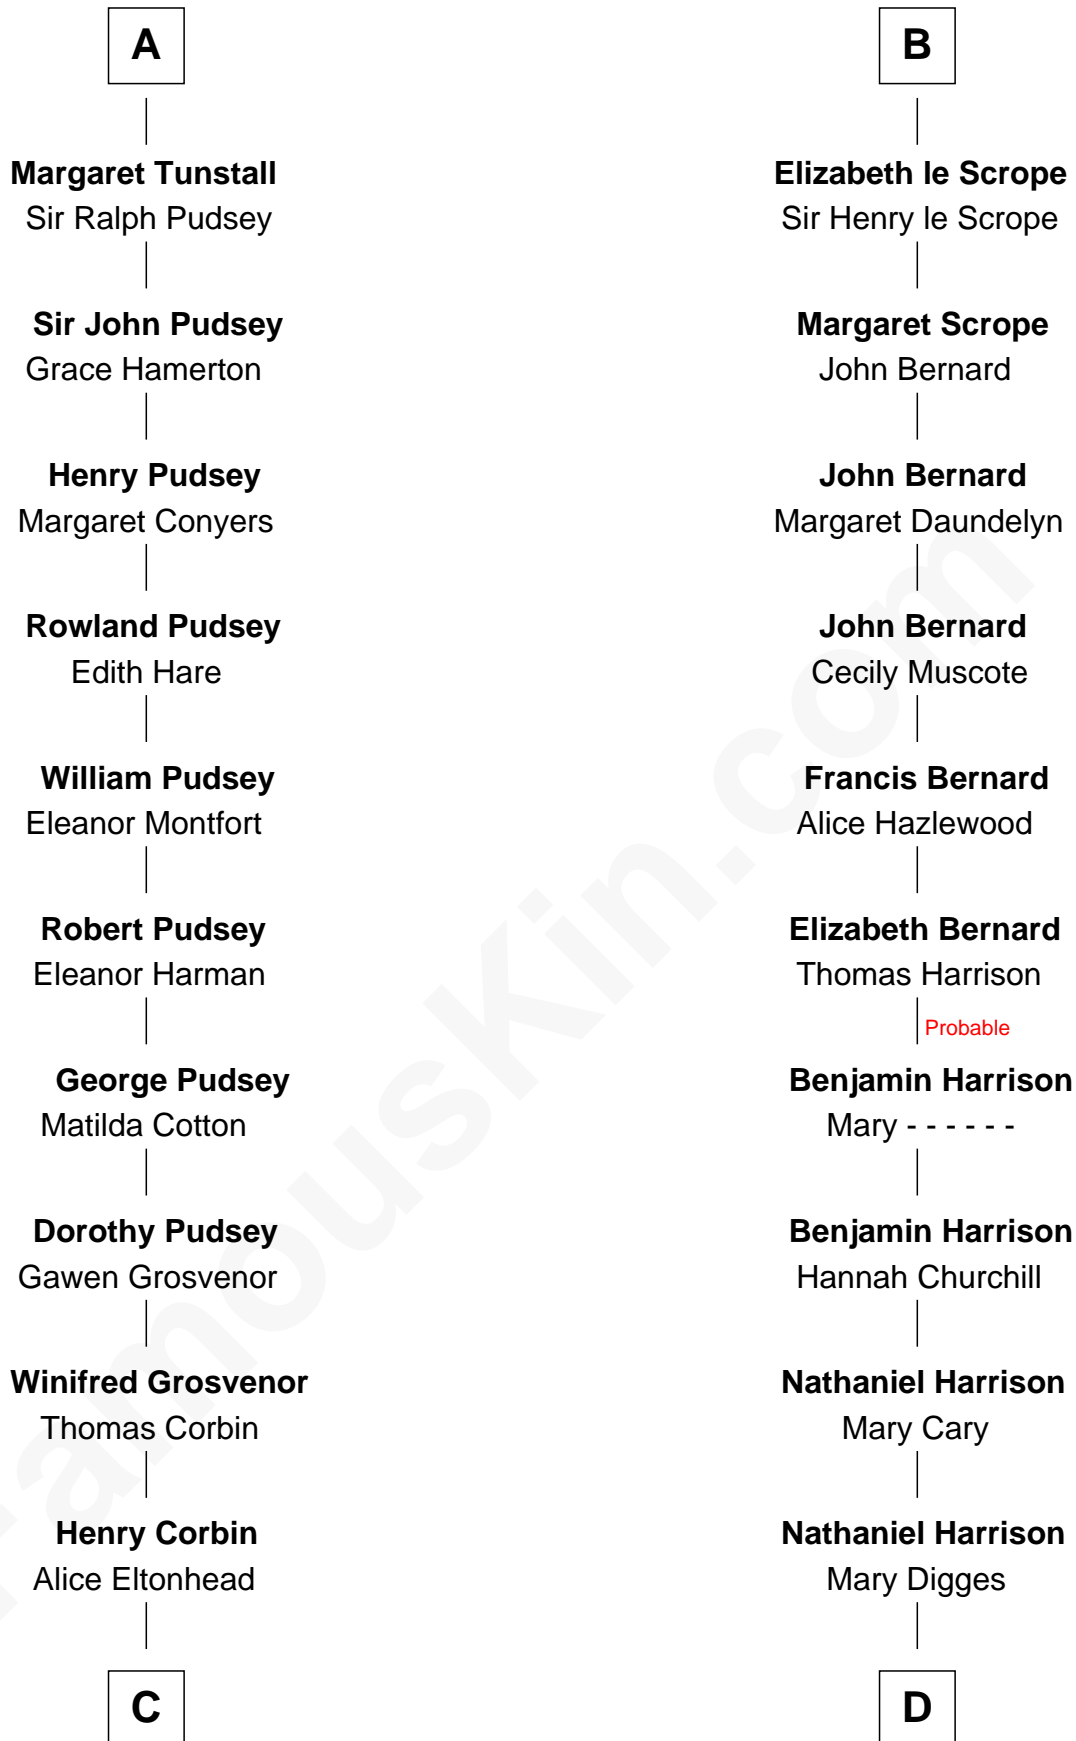

FamousKin.com Relationship Chart of

Edward Lloyd V

13th Governor of Maryland

21st cousin of

Admiral Richard Byrd

Polar Explorer

Robert de Ros
Isabel of Scotland

C

Ann Corbin
Col. William Tayloe

John Tayloe
Elizabeth Gwynn

John Tayloe
Rebecca Plater

Elizabeth Tayloe
Col. Edward Lloyd

Edward Lloyd V
13th Governor of Maryland

D

Benjamin Harrison
Evelyn Taylor Byrd

Anne Harrison
Richard Evelyn Byrd

Col. William Byrd
Jane Meriwether Rivers

Richard Evelyn Byrd
Eleanor Bolling Flood

Admiral Richard Byrd
Polar Explorer