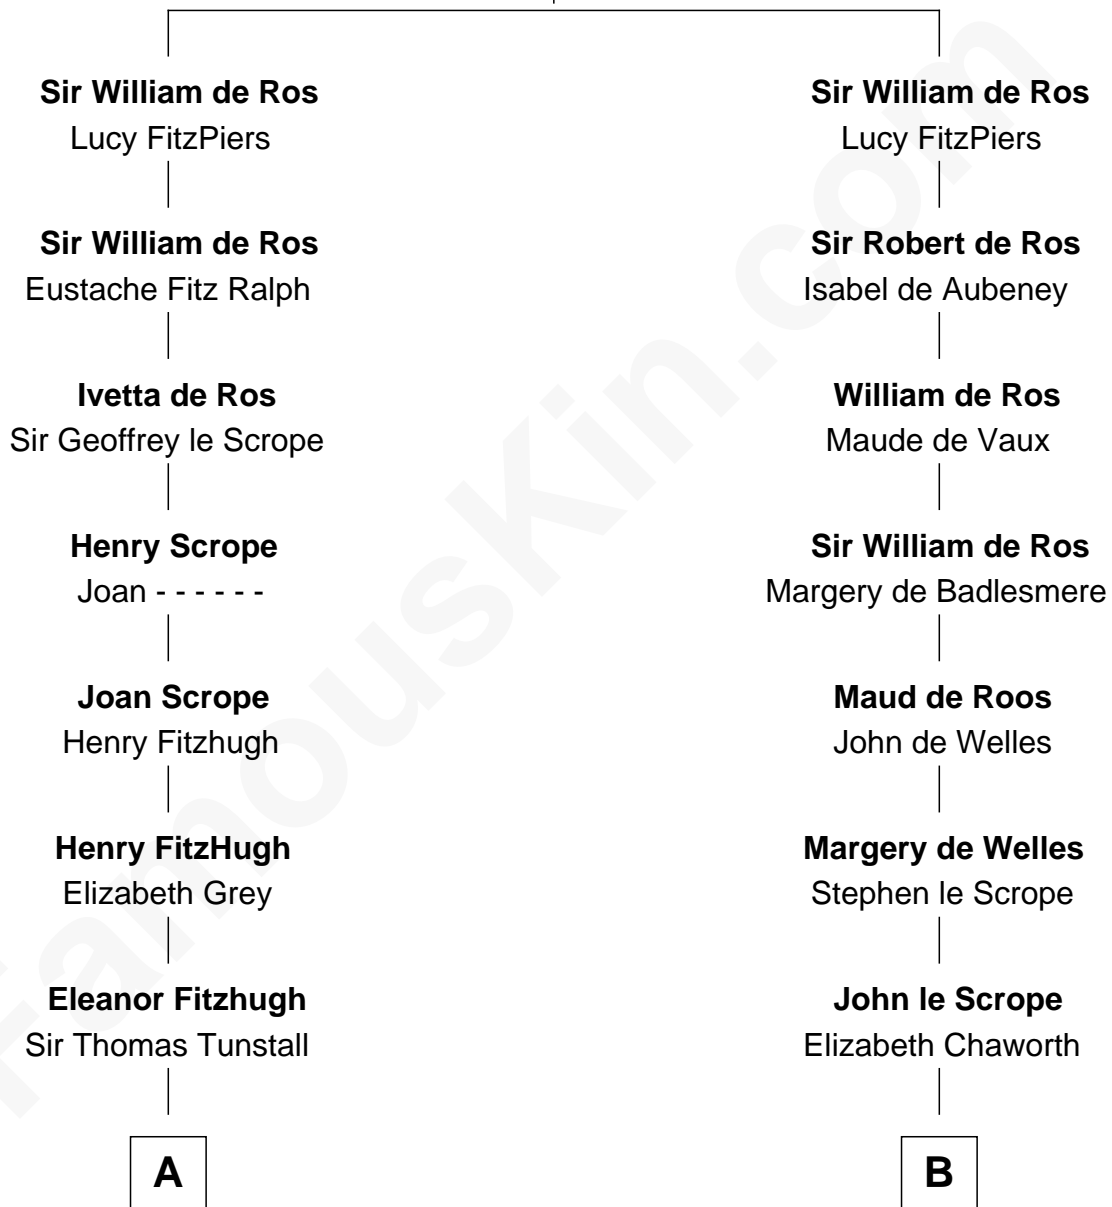

FamousKin.com Relationship Chart of

Edward Lloyd V

13th Governor of Maryland

21st cousin of

Admiral Richard Byrd

Polar Explorer

Robert de Ros
Isabel of Scotland

C

Ann Corbin
Col. William Tayloe

John Tayloe
Elizabeth Gwynn

John Tayloe
Rebecca Plater

Elizabeth Tayloe
Col. Edward Lloyd

Edward Lloyd V
13th Governor of Maryland

D

Benjamin Harrison
Evelyn Taylor Byrd

Anne Harrison
Richard Evelyn Byrd

Col. William Byrd
Jane Meriwether Rivers

Richard Evelyn Byrd
Eleanor Bolling Flood

Admiral Richard Byrd
Polar Explorer