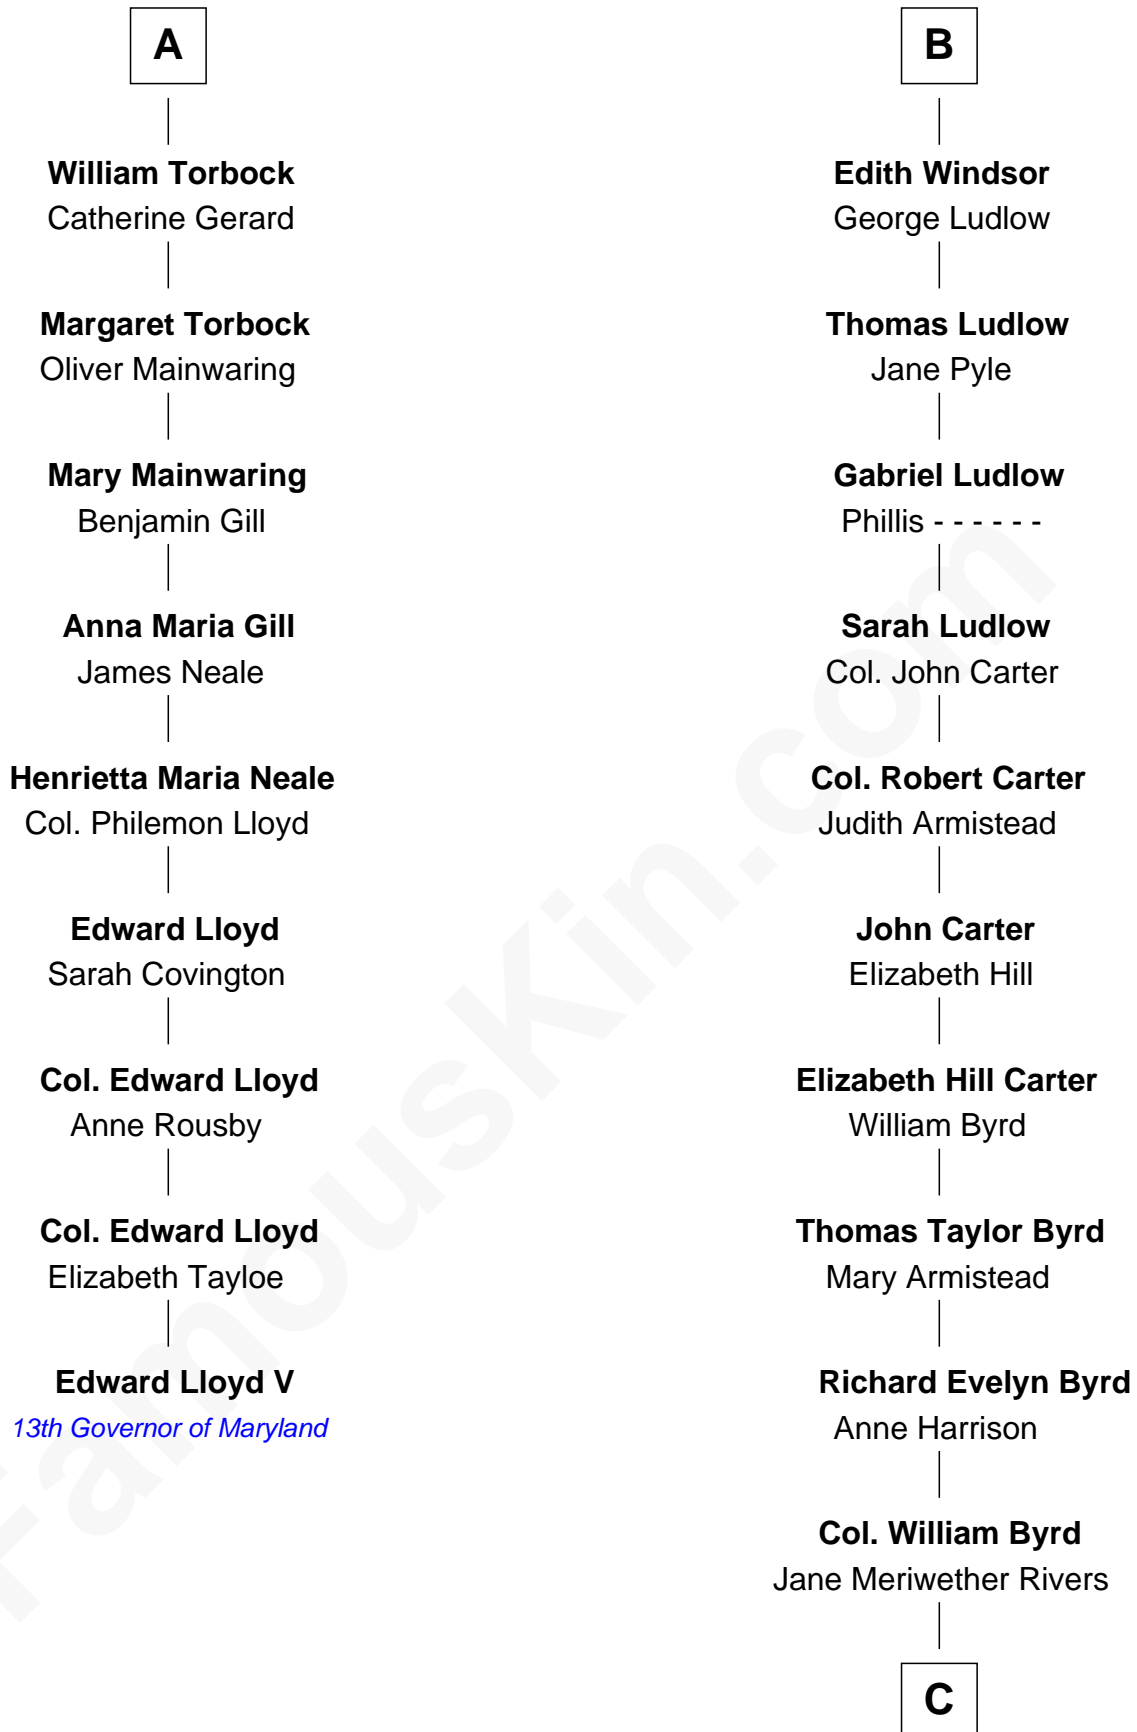

## Relationship Chart of

**Edward Lloyd V**

*13th Governor of Maryland*

15th cousin 3 times removed of

**Admiral Richard Byrd**

*Polar Explorer*

**Humphrey de Bohun**

Elizabeth Plantagenet

**Sir William de Bohun**  
Elizabeth de Badlesmere

**Elizabeth de Bohun**  
Sir Richard Fitzalan

**Elizabeth Fitzalan**  
Sir Robert Goushill

**Joan Goushill**  
Sir Thomas Stanley

**Sir John Stanley**  
Elizabeth Weever

**Margery Stanley**  
Sir William Torbock

**Thomas Torbock**  
Elizabeth Moore

**A**

**Margaret de Bohun**  
Sir Hugh de Courtnay

**Elizabeth de Courtnay**  
Sir Andrew Luttrell

**Sir Hugh Luttrell**  
Catherine de Beaumont

**Elizabeth Luttrell**  
John Stratton

**Elizabeth Stratton**  
John Andrews

**Elizabeth Andrews**  
Sir Thomas de Windsor

**Sir Andrews de Windsor**  
Elizabeth Blount

**B**

C

Richard Evelyn Byrd  
Eleanor Bolling Flood