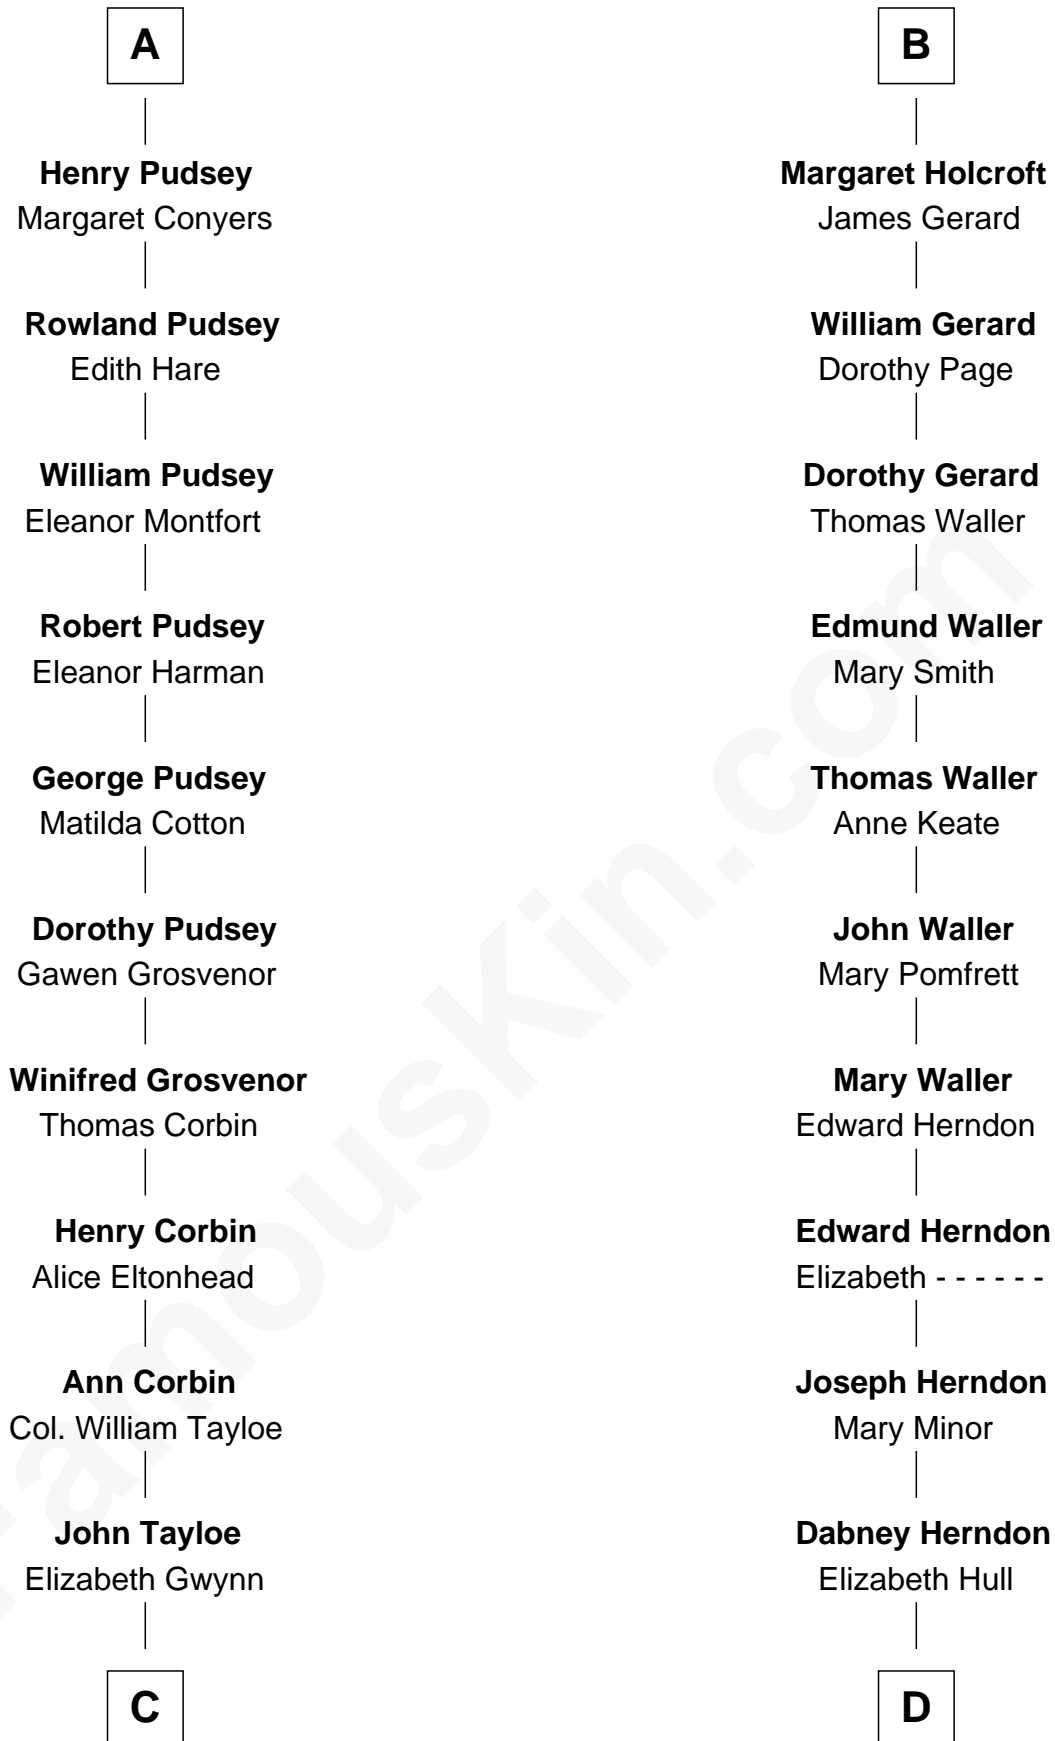

# FamousKin.com Relationship Chart of

**Edward Lloyd V**

*13th Governor of Maryland*

18th cousin 1 time removed of

**Ellen (Herndon) Arthur**

*Wife of President Chester A. Arthur*

**C**

**John Tayloe**  
Rebecca Plater

**Elizabeth Tayloe**  
Col. Edward Lloyd

**Edward Lloyd V**  
*13th Governor of Maryland*

**D**

**Capt. William Lewis Herndon**  
Frances Elizabeth Hansborough

**Ellen (Herndon) Arthur**  
*Wife of President Chester Arthur*