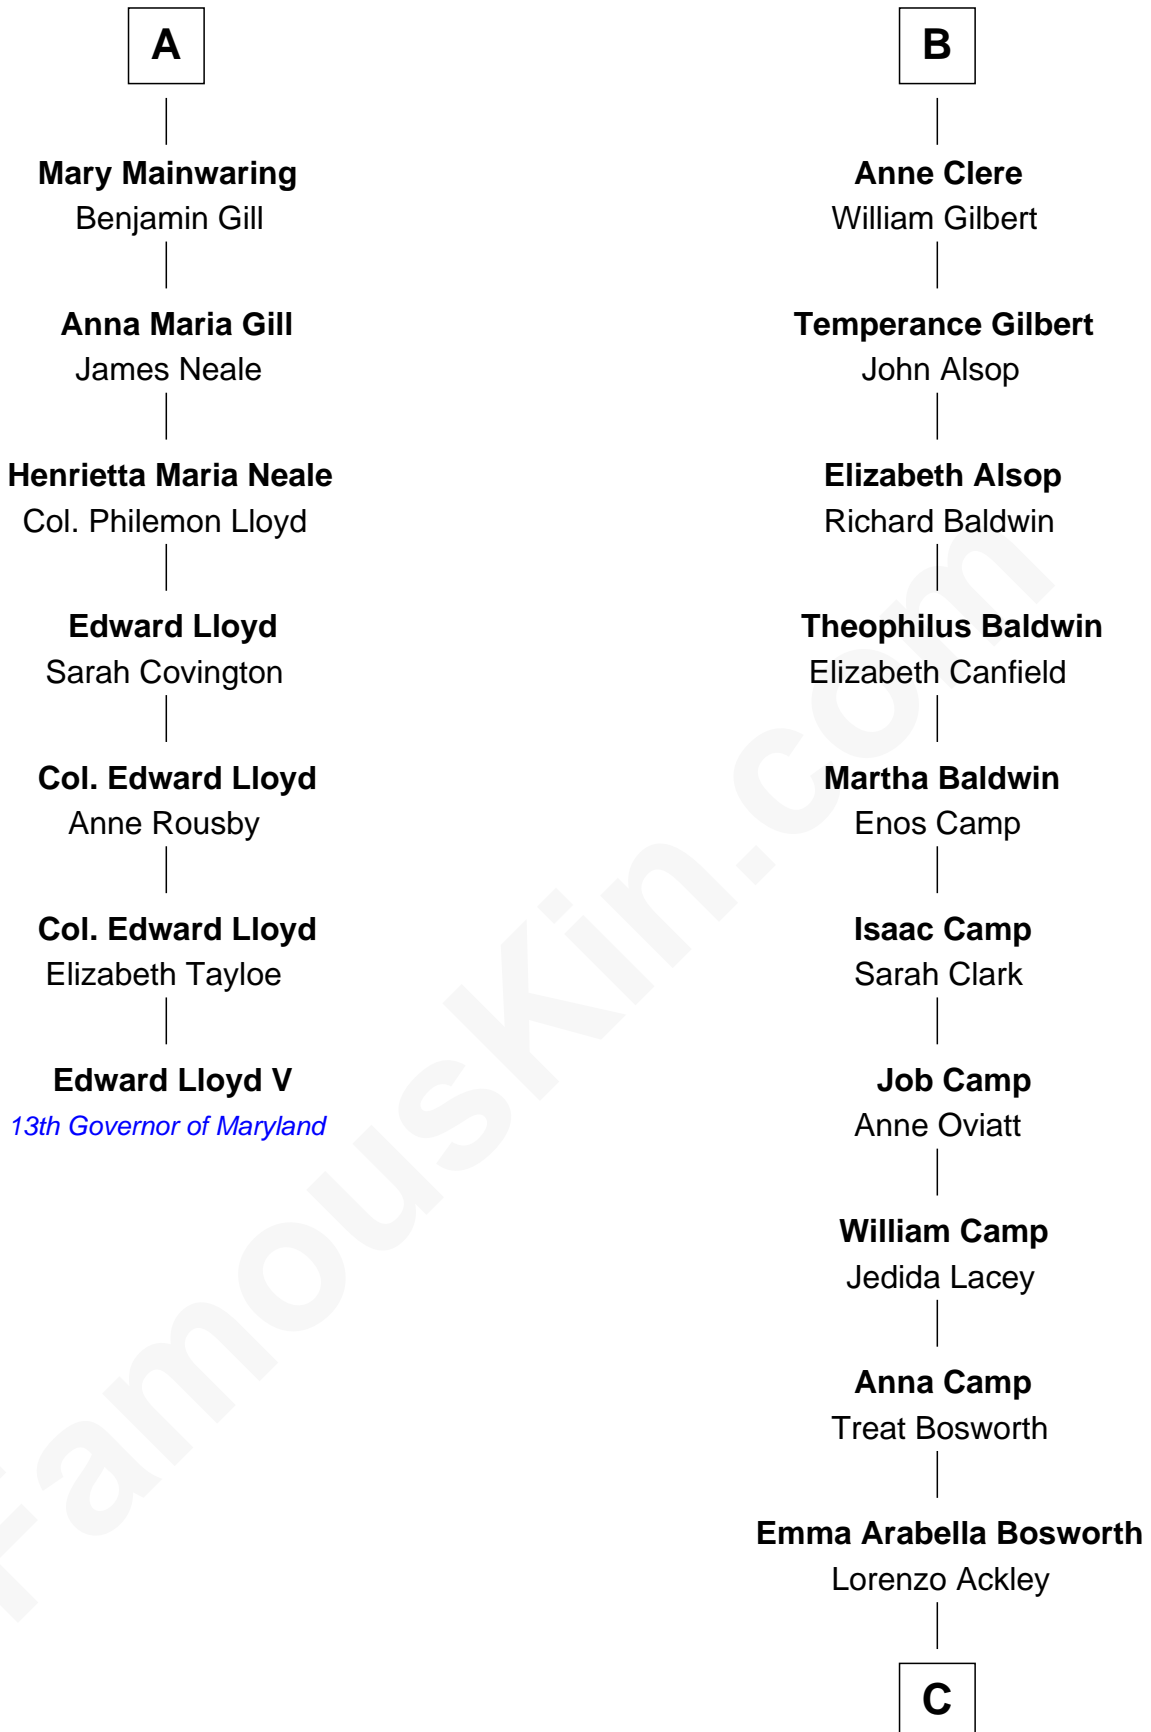

FamousKin.com Relationship Chart of

Edward Lloyd V

13th Governor of Maryland

13th cousin 8 times removed of

Sydney Biddle Barrows

Mayflower Madam

Sir Richard Fitzalan

Elizabeth de Bohun

Thomas Torbock

Elizabeth Moore

William Torbock

Catherine Gerard

Margaret Torbock

Oliver Mainwaring

A

Joan Fitzalan

Sir Robert Clere

Sir John Clere

Anne Tyrrell

Sir Edmund Clere

Frances Fulmerston

B

C

Helen Eva Ackley
William Gildersleeve Parke

Elizabeth Parke
Percy Ballantine

John Boyd Ballantine
Anne L. Crawford

Jeannette Ballantine
Donald Byers Barrows

Sydney Biddle Barrows
Mayflower Madam

FamousKin.com