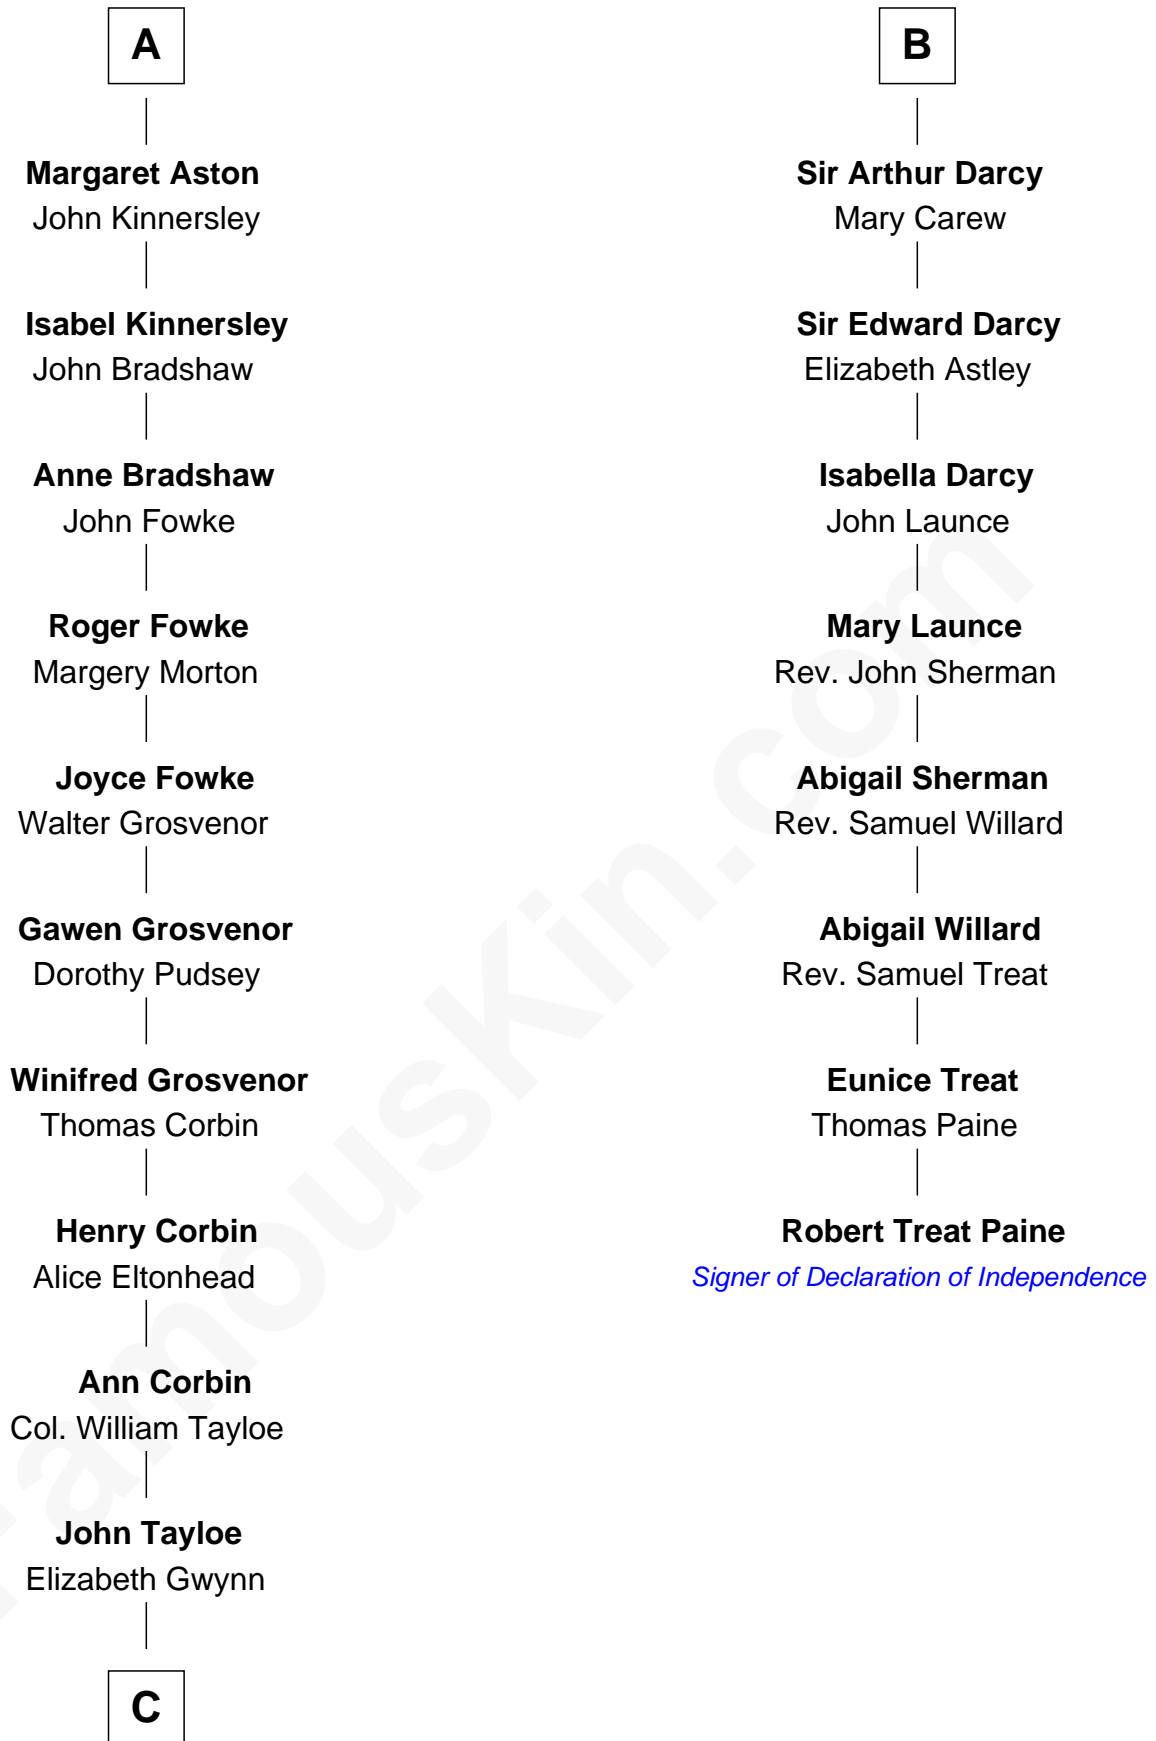

## Relationship Chart of

### Edward Lloyd V

13th Governor of Maryland

14th cousin 5 times removed of

**Robert Treat Paine**

Signer of the Declaration of Independence

**C**

—  
**John Tayloe**  
Rebecca Plater

—  
**Elizabeth Tayloe**  
Col. Edward Lloyd

—  
**Edward Lloyd V**  
*13th Governor of Maryland*

FamousKin.com