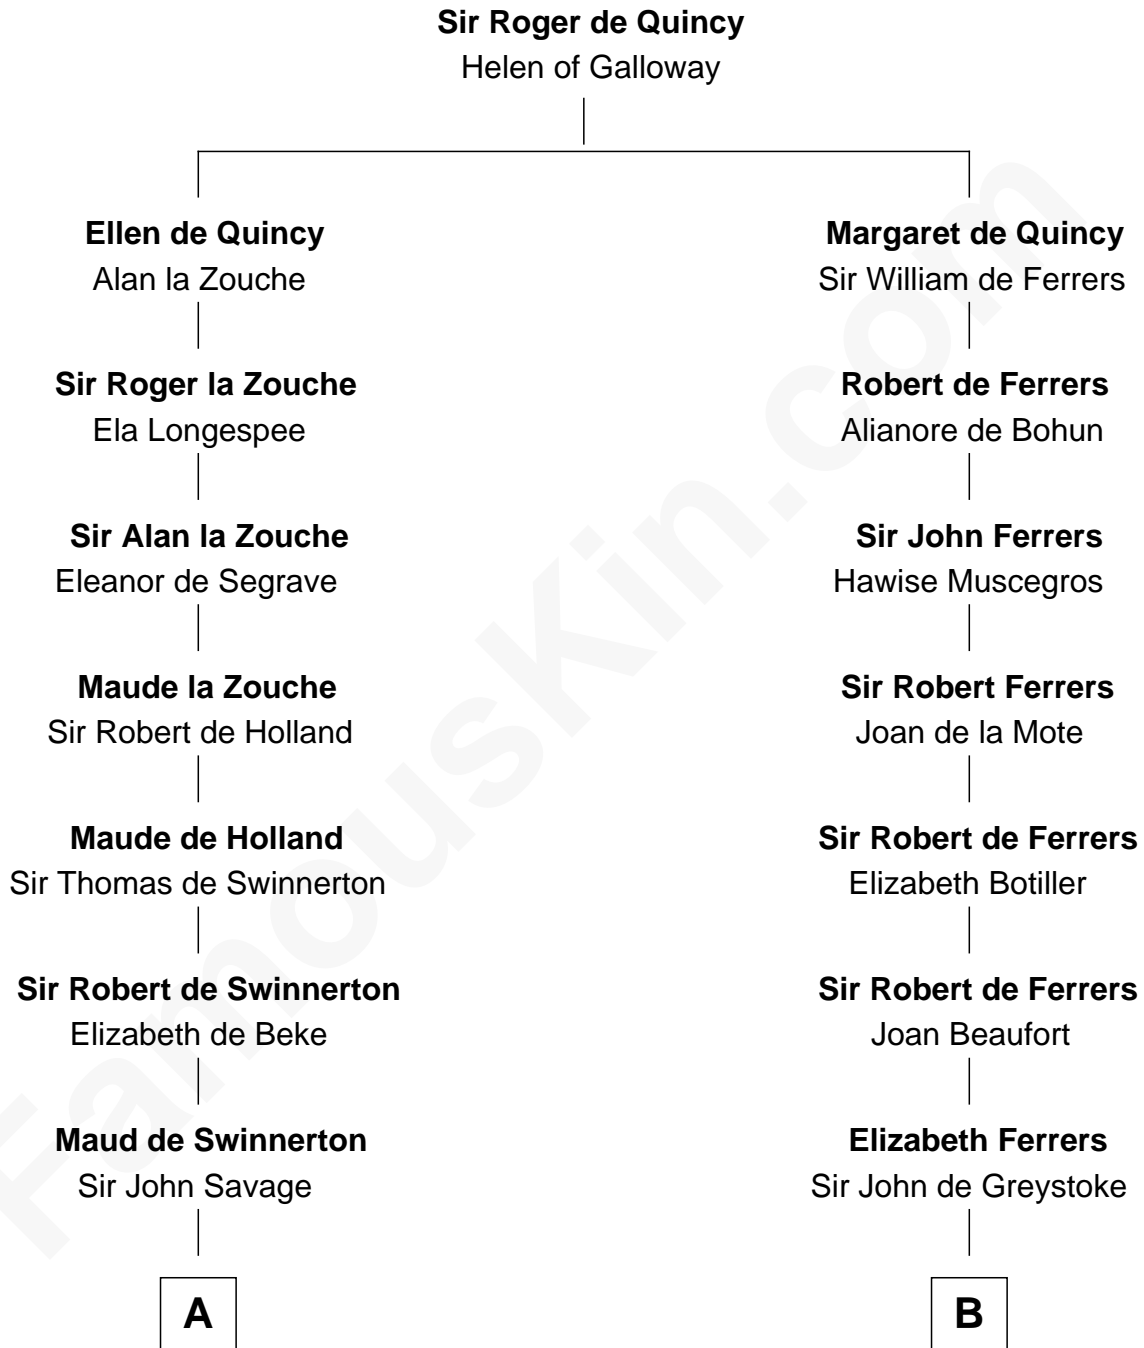

# FamousKin.com Relationship Chart of

**Edward Lloyd V**

*13th Governor of Maryland*

18th cousin 1 time removed of

**Robert Treat Paine**

*Signer of the Declaration of Independence*

**C**

**John Tayloe**  
Rebecca Plater

**Elizabeth Tayloe**  
Col. Edward Lloyd

**Edward Lloyd V**  
*13th Governor of Maryland*

**D**

**Eunice Treat**  
Thomas Paine

**Robert Treat Paine**  
*Signer of Declaration of Independence*

FamousKin.com