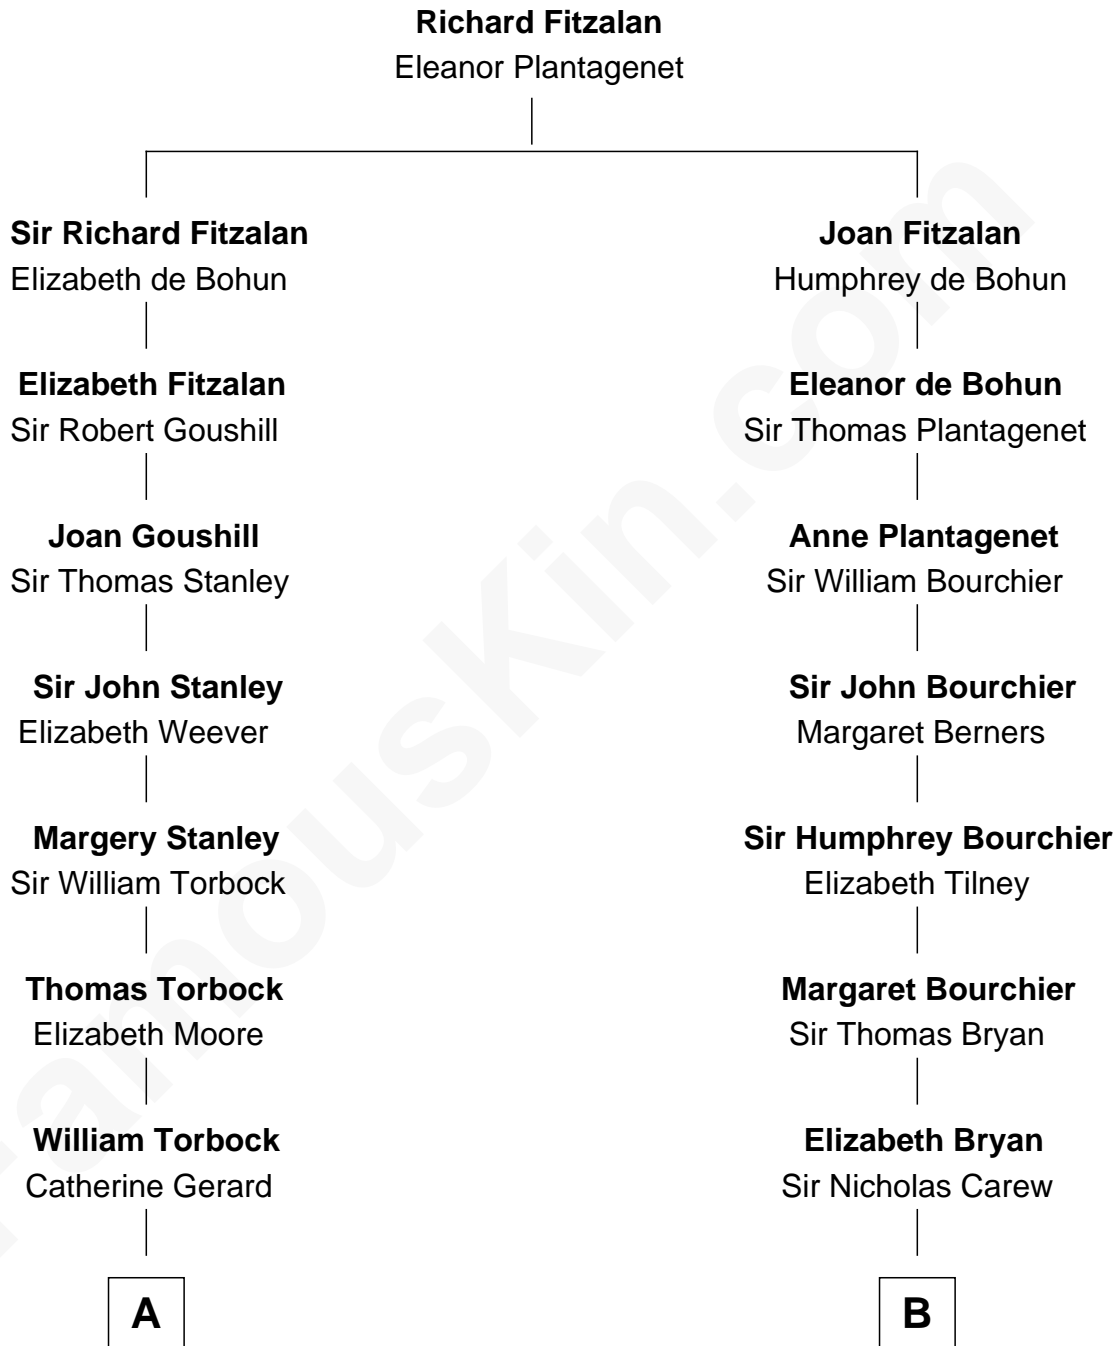

# FamousKin.com Relationship Chart of

**Edward Lloyd V**

*13th Governor of Maryland*

14th cousin of

**Robert Treat Paine**

*Signer of the Declaration of Independence*

**A**

**Margaret Torbock**

Oliver Mainwaring

**Mary Mainwaring**

Benjamin Gill

**Anna Maria Gill**

James Neale

**Henrietta Maria Neale**

Col. Philemon Lloyd

**Edward Lloyd**

Sarah Covington

**Col. Edward Lloyd**

Anne Rousby

**Col. Edward Lloyd**

Elizabeth Tayloe

**Edward Lloyd V**

*13th Governor of Maryland*

**B**