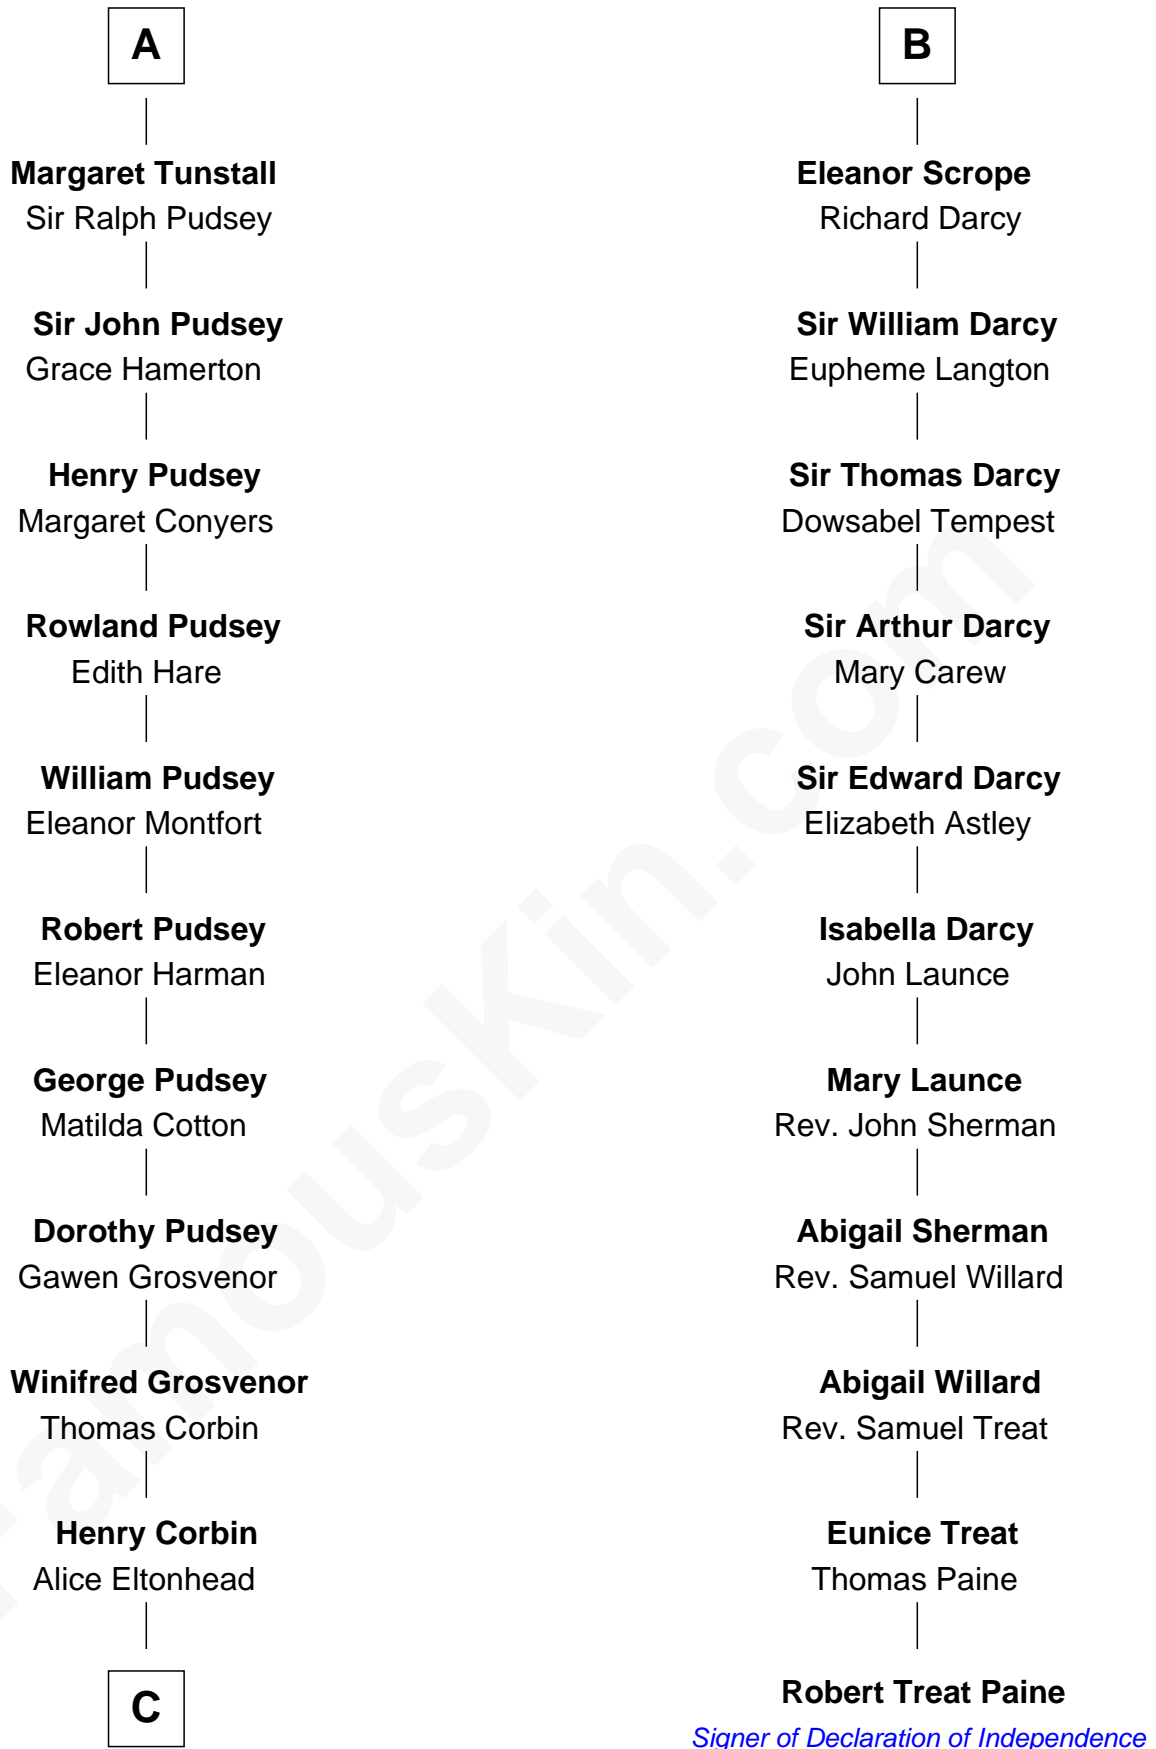

FamousKin.com Relationship Chart of

Edward Lloyd V

13th Governor of Maryland

17th cousin 4 times removed of

Robert Treat Paine

Signer of the Declaration of Independence

C

—
Ann Corbin
Col. William Tayloe

—
John Tayloe
Elizabeth Gwynn

—
John Tayloe
Rebecca Plater

—
Elizabeth Tayloe
Col. Edward Lloyd

—
Edward Lloyd V
13th Governor of Maryland

FamousKin.com