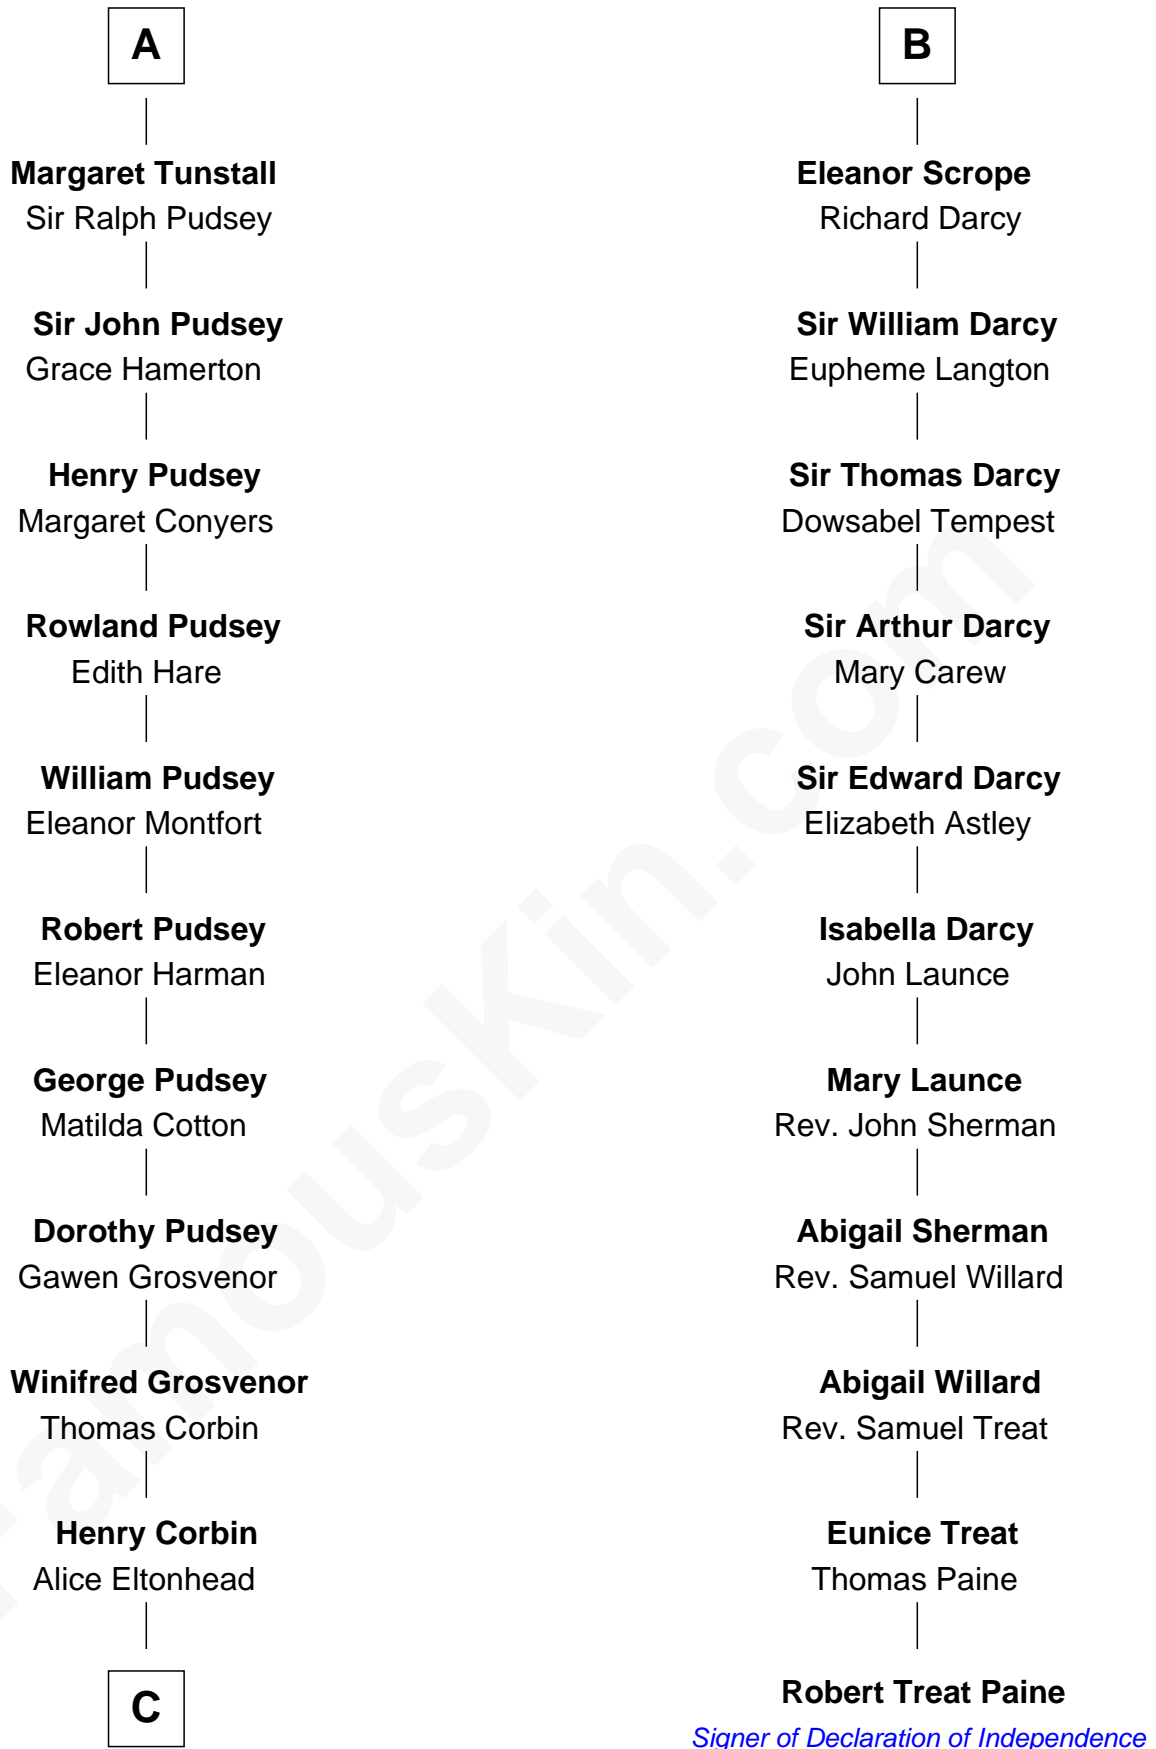

# FamousKin.com Relationship Chart of

**Edward Lloyd V**

*13th Governor of Maryland*

17th cousin 4 times removed of

**Robert Treat Paine**

*Signer of the Declaration of Independence*

**Reginald FitzPiers**

**C**

—  
**Ann Corbin**  
Col. William Tayloe

—  
**John Tayloe**  
Elizabeth Gwynn

—  
**John Tayloe**  
Rebecca Plater

—  
**Elizabeth Tayloe**  
Col. Edward Lloyd

—  
**Edward Lloyd V**  
*13th Governor of Maryland*