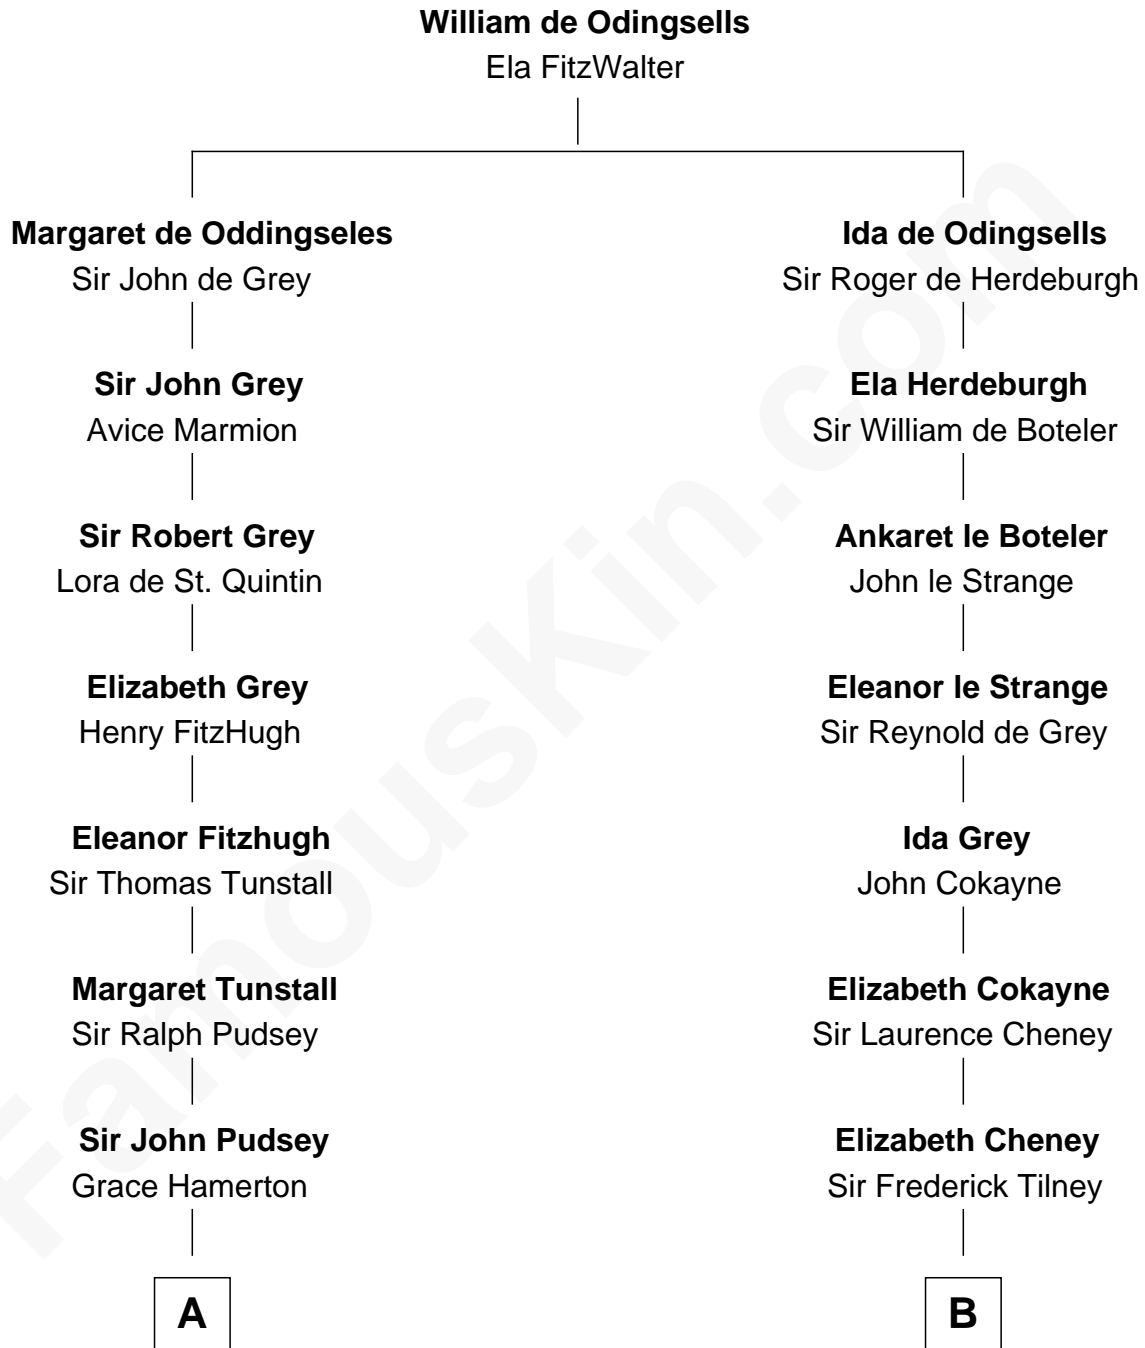

## Relationship Chart of

### Edward Lloyd V

13th Governor of Maryland

17th cousin 2 times removed of

**Robert Treat Paine**

Signer of the Declaration of Independence

**C**

—  
**John Tayloe**  
Rebecca Plater

—  
**Elizabeth Tayloe**  
Col. Edward Lloyd

—  
**Edward Lloyd V**  
*13th Governor of Maryland*

FamousKin.com