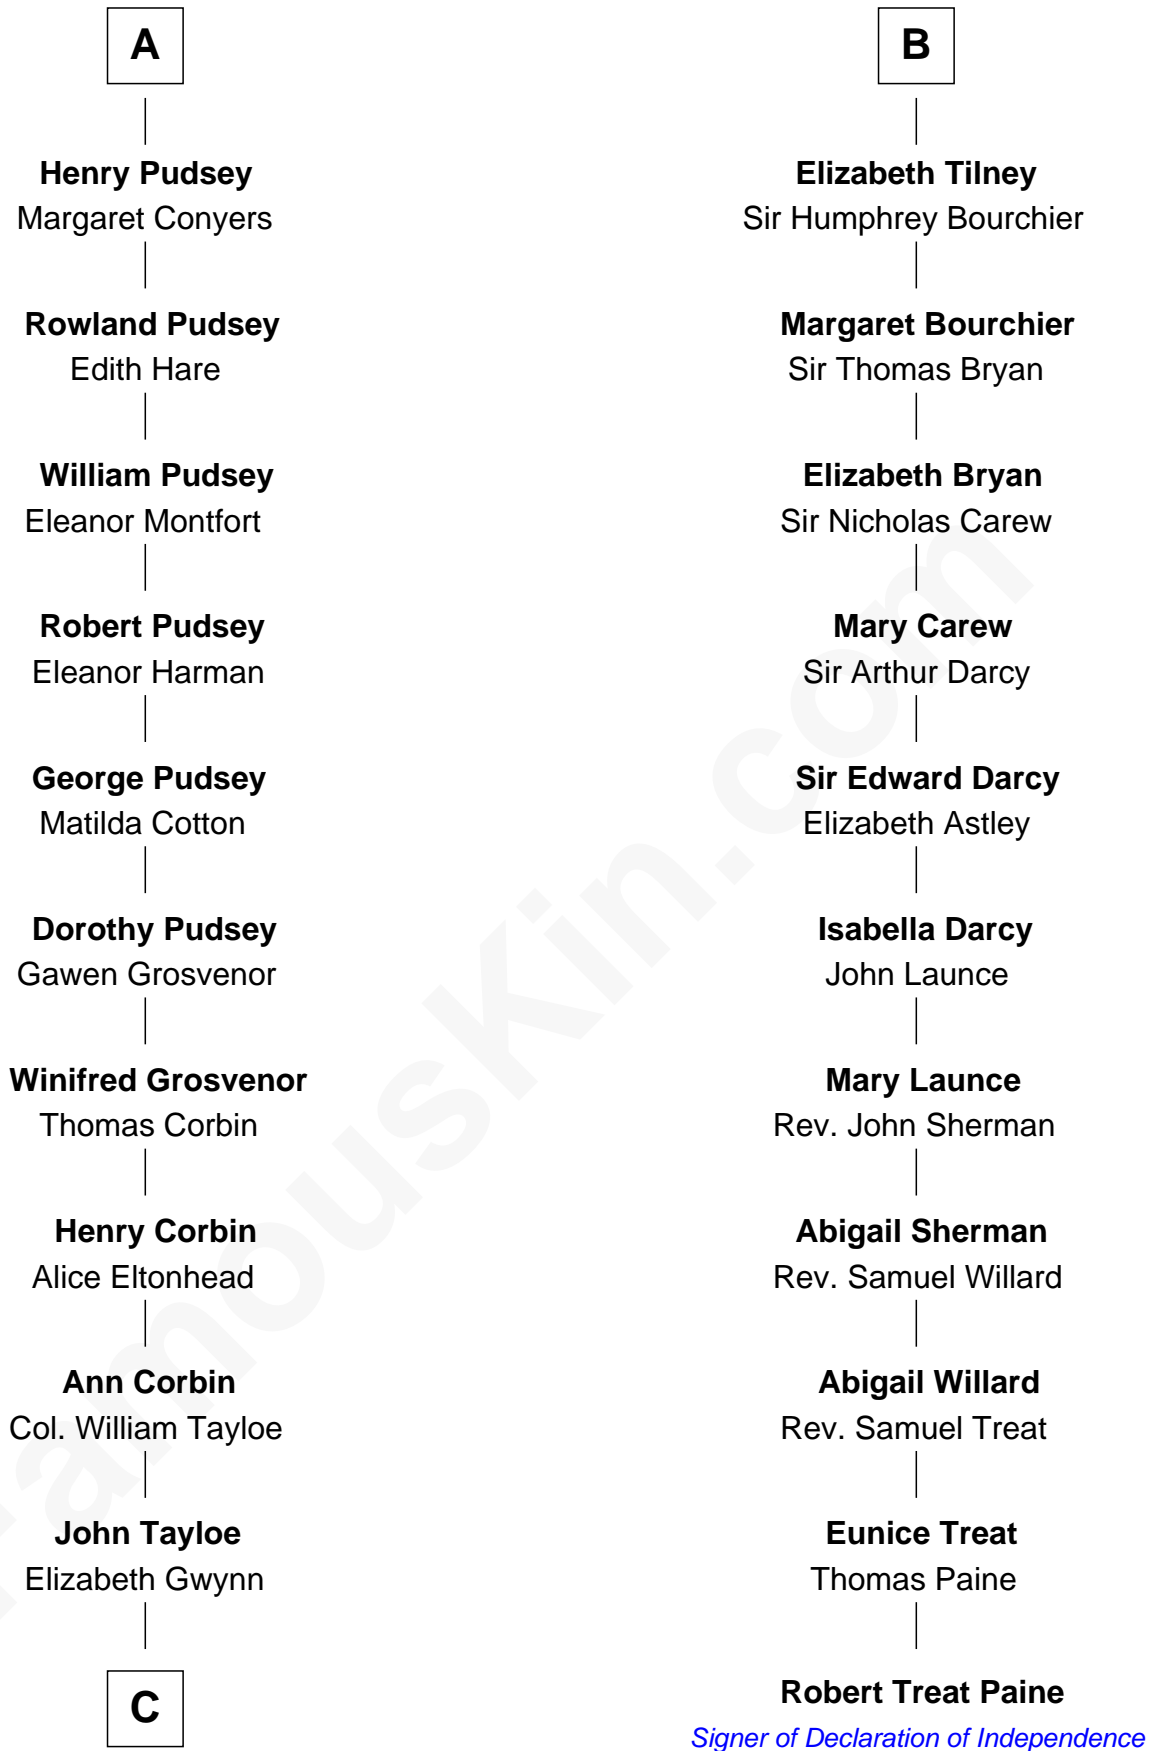

## Relationship Chart of

### Edward Lloyd V

13th Governor of Maryland

17th cousin 2 times removed of

**Robert Treat Paine**

Signer of the Declaration of Independence

**C**

—  
**John Tayloe**  
Rebecca Plater

—  
**Elizabeth Tayloe**  
Col. Edward Lloyd

—  
**Edward Lloyd V**  
*13th Governor of Maryland*

FamousKin.com