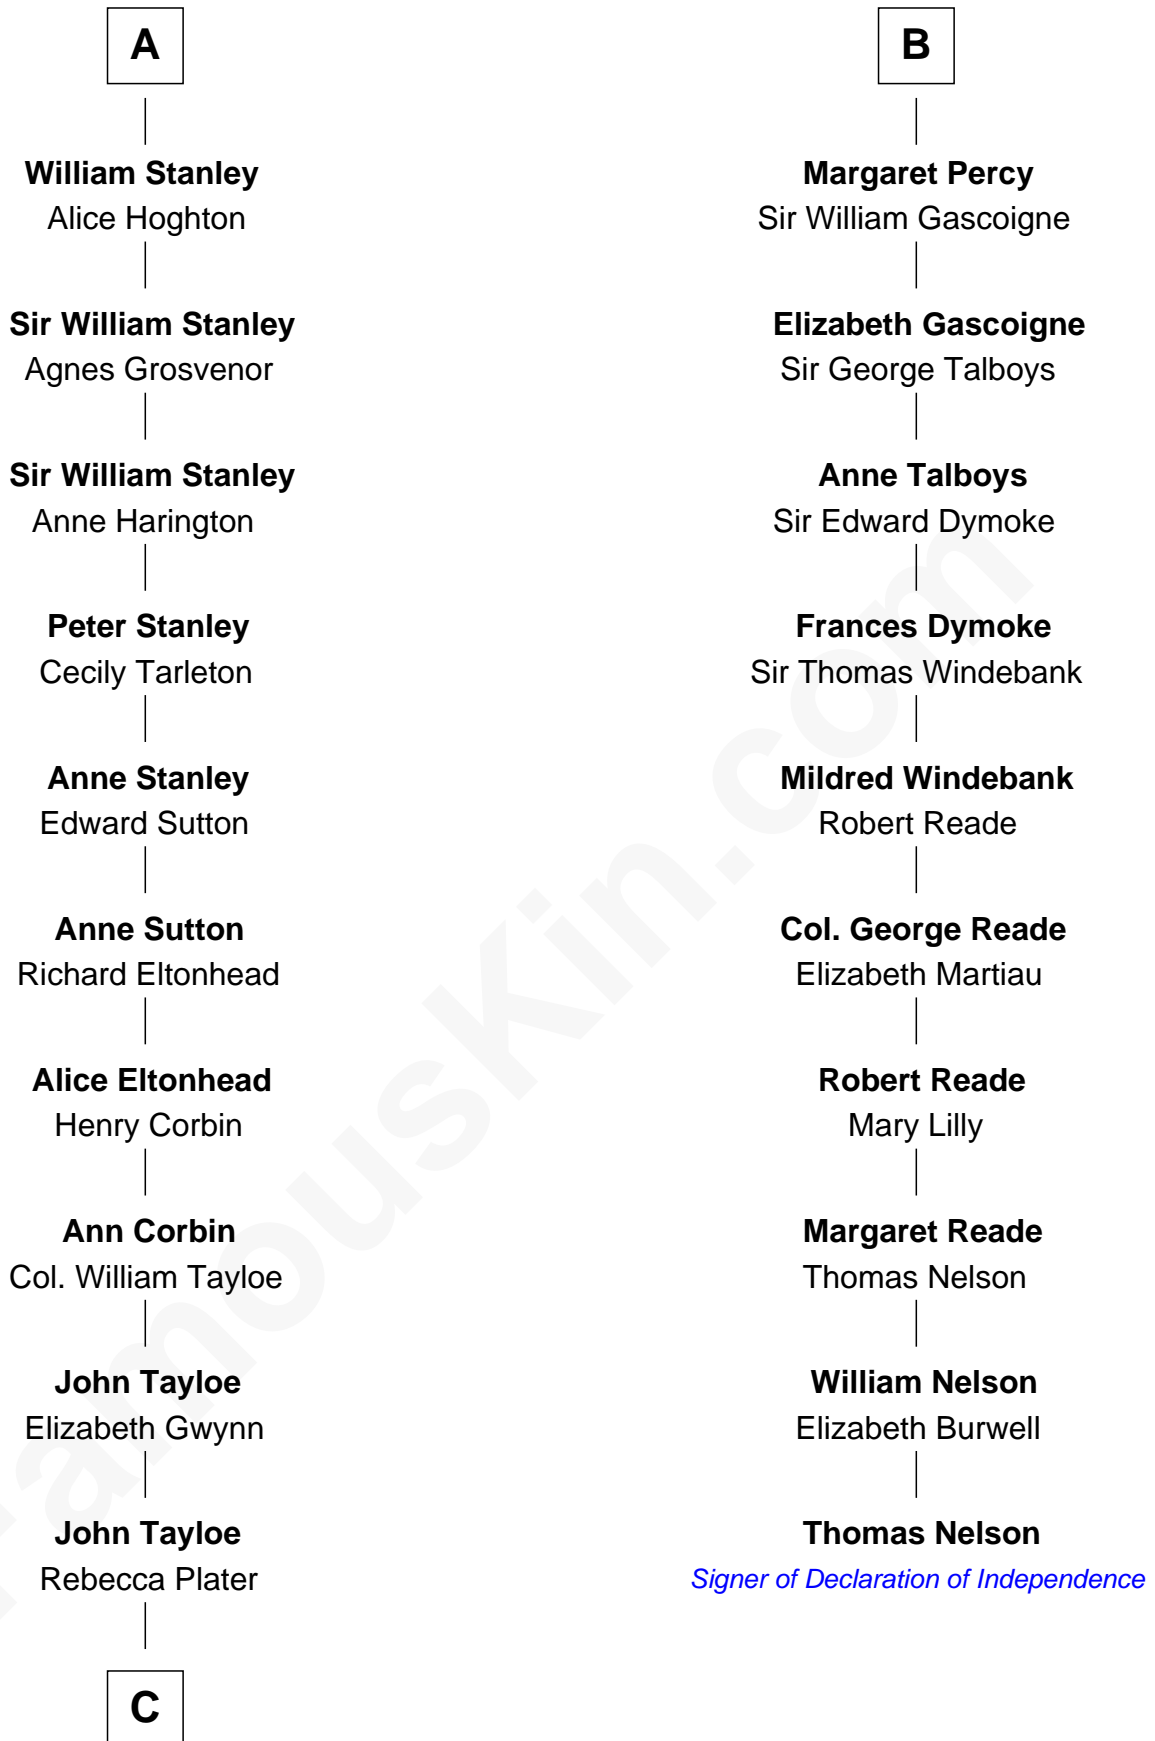

FamousKin.com Relationship Chart of

Edward Lloyd V

13th Governor of Maryland

16th cousin 2 times removed of

Thomas Nelson

Signer of the Declaration of Independence

Alan la Zouche

Ellen de Quincy

Elizabeth Mortimer

Sir Henry Percy

Eleanor Neville

Sir Henry Percy

Eleanor Poynings

B

C

Elizabeth Tayloe
Col. Edward Lloyd