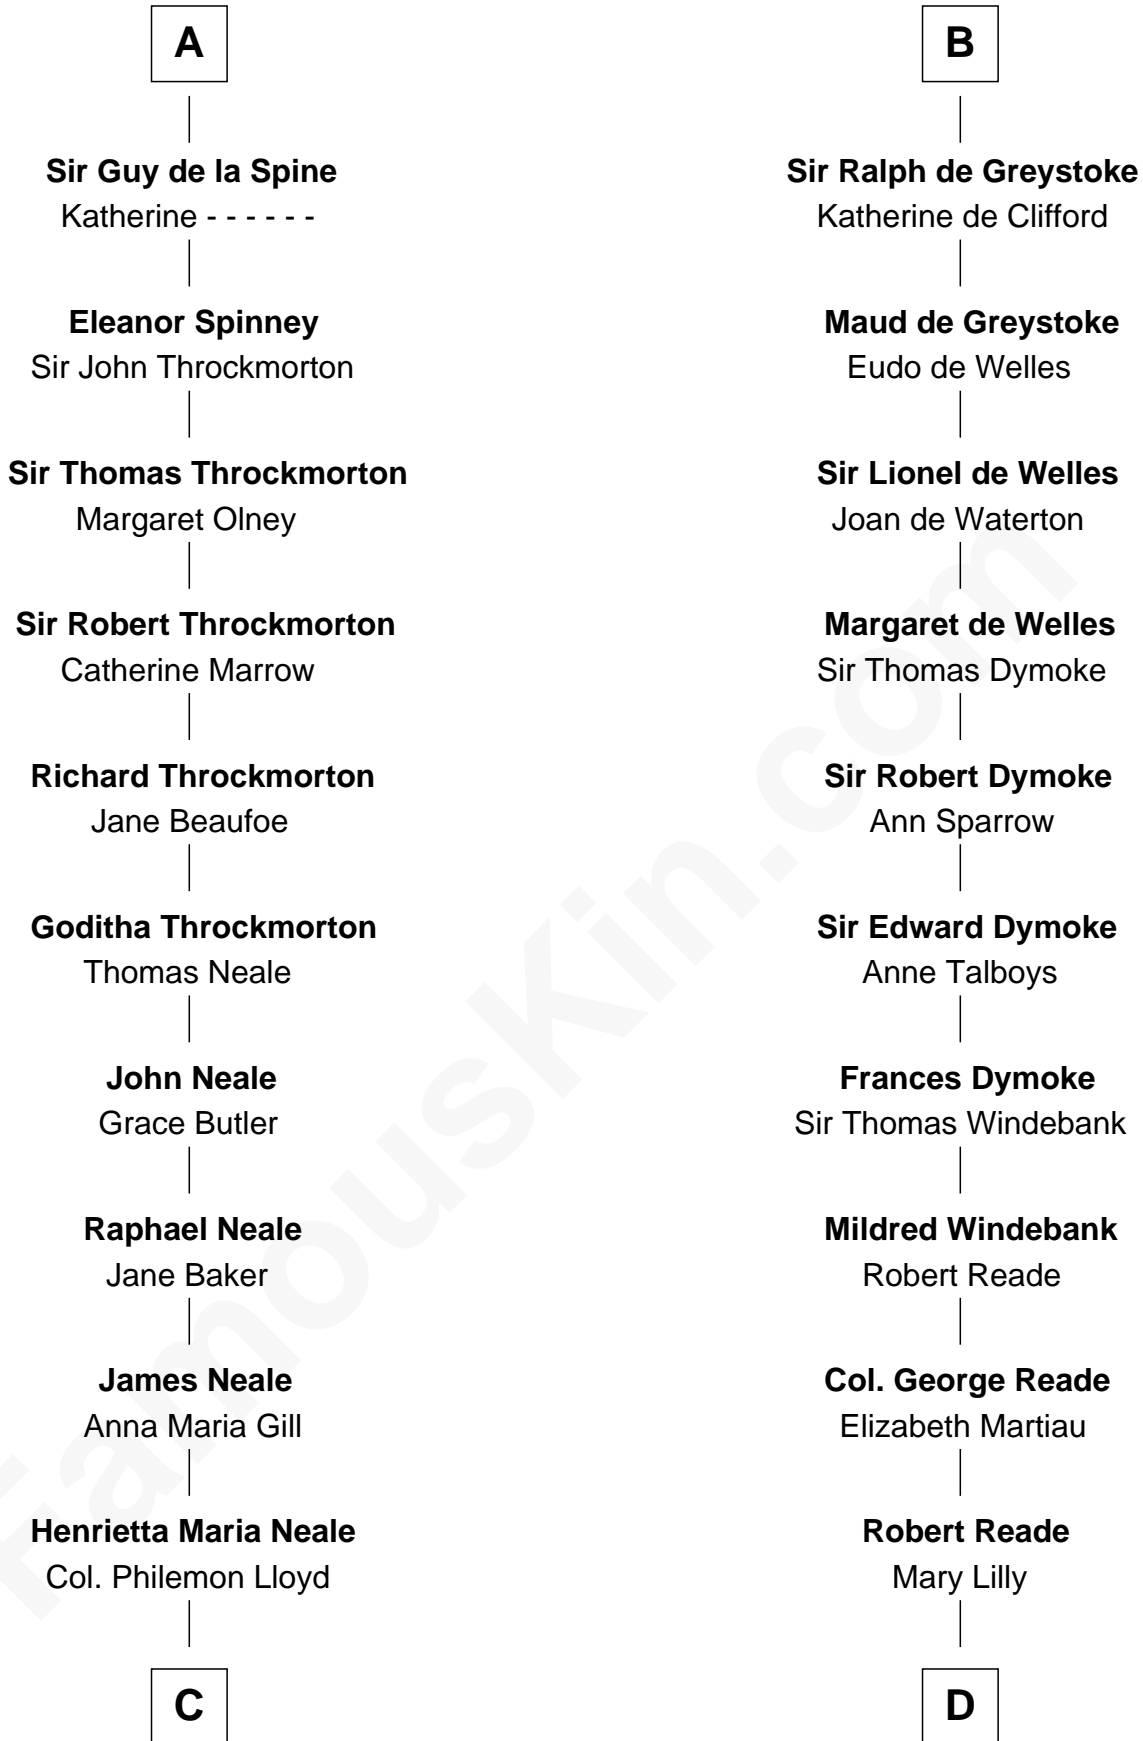

FamousKin.com Relationship Chart of

Edward Lloyd V

13th Governor of Maryland

19th cousin 1 time removed of

Thomas Nelson

Signer of the Declaration of Independence

C

Edward Lloyd
Sarah Covington

Col. Edward Lloyd
Anne Rousby

Col. Edward Lloyd
Elizabeth Tayloe

Edward Lloyd V
13th Governor of Maryland

D

Margaret Reade
Thomas Nelson

William Nelson
Elizabeth Burwell

Thomas Nelson
Signer of Declaration of Independence