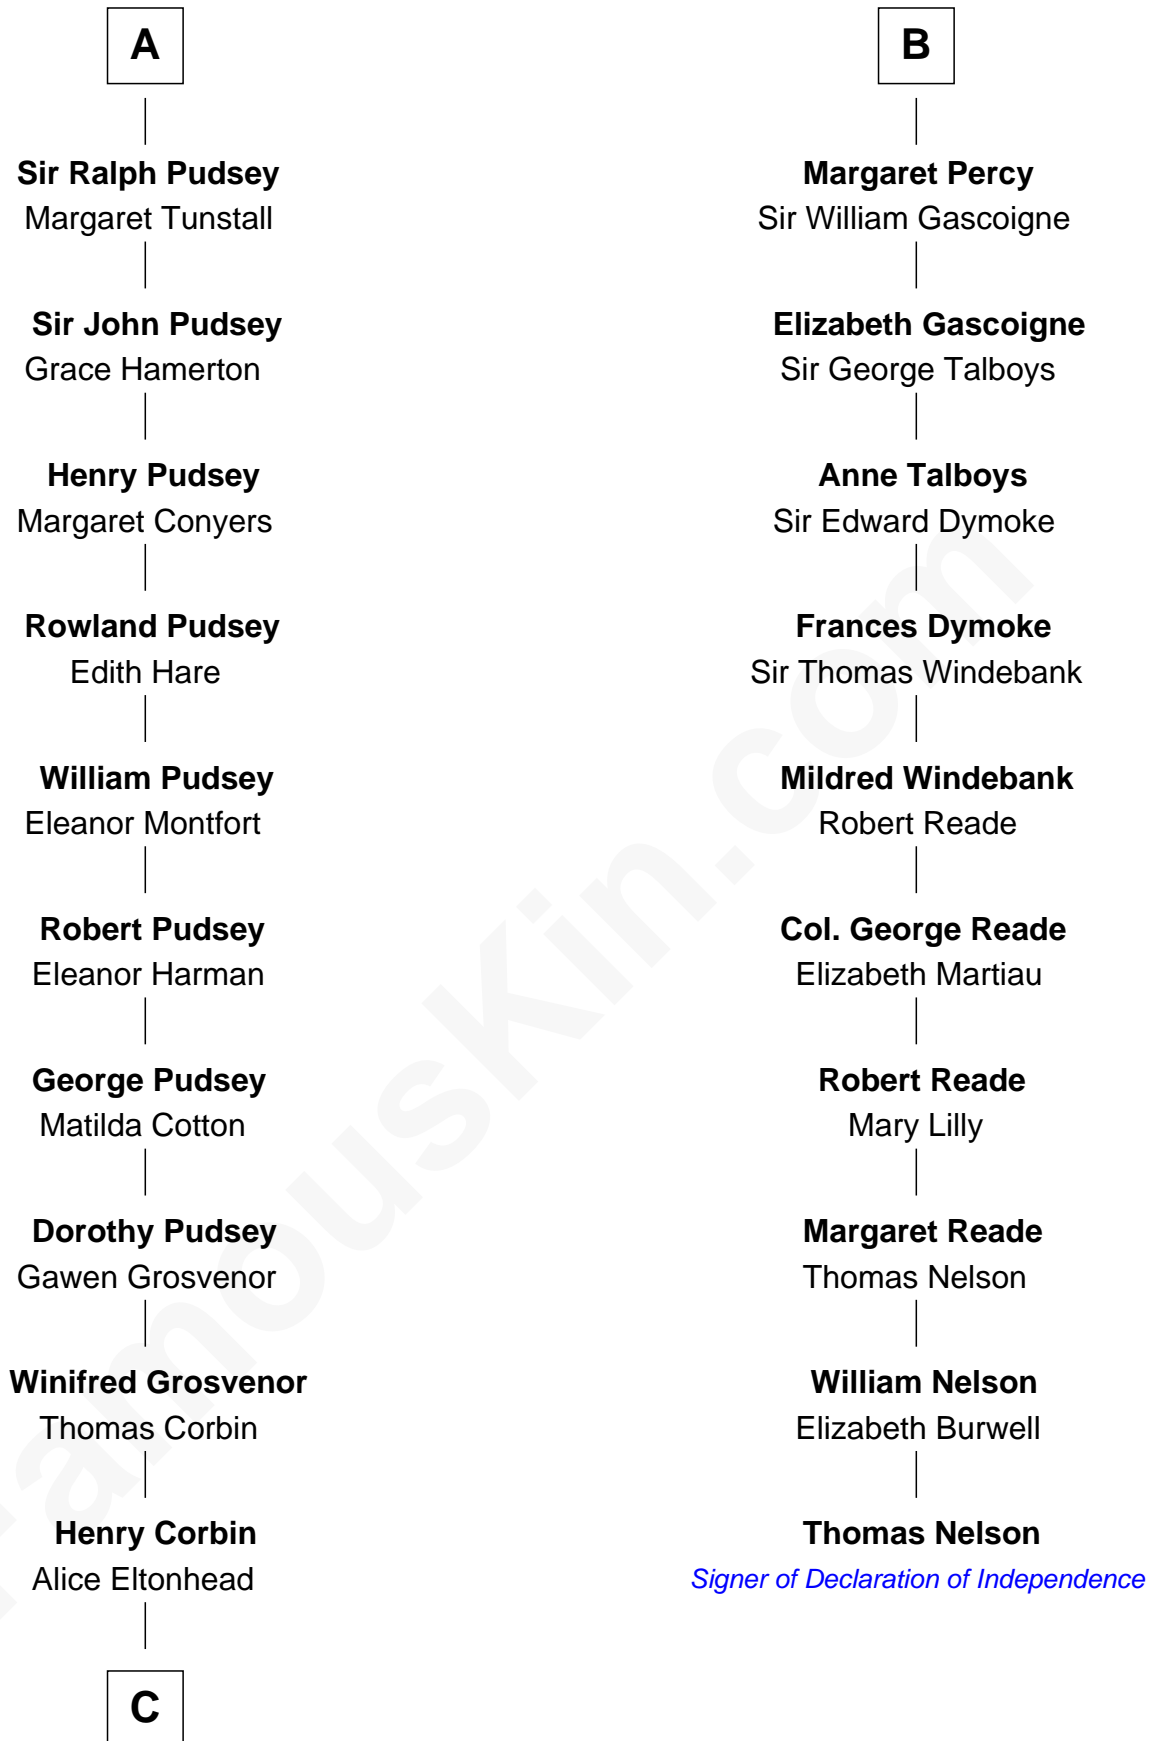

FamousKin.com Relationship Chart of

Edward Lloyd V

13th Governor of Maryland

16th cousin 5 times removed of

Thomas Nelson

Signer of the Declaration of Independence

C

—
Ann Corbin
Col. William Tayloe

—
John Tayloe
Elizabeth Gwynn

—
John Tayloe
Rebecca Plater

—
Elizabeth Tayloe
Col. Edward Lloyd

—
Edward Lloyd V
13th Governor of Maryland

FamousKin.com