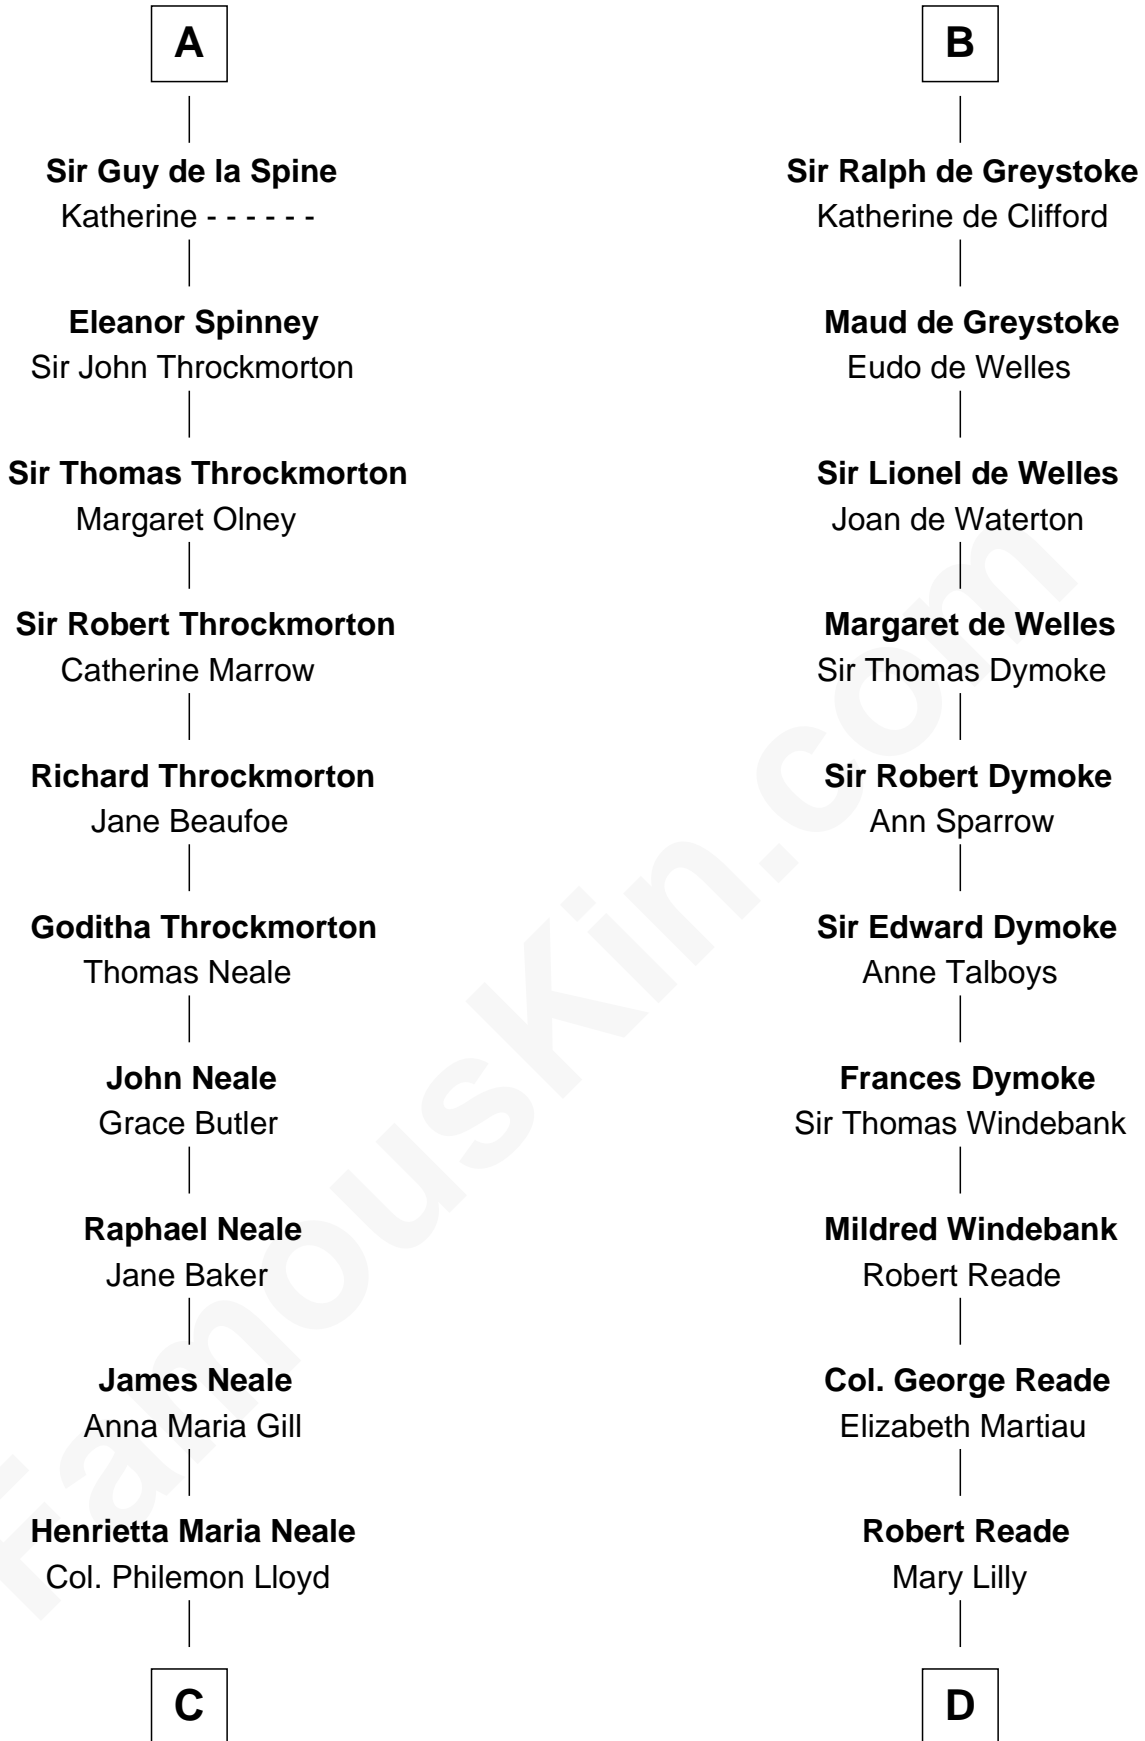

# FamousKin.com Relationship Chart of

**Edward Lloyd V**

*13th Governor of Maryland*

19th cousin 1 time removed of

**Thomas Nelson**

*Signer of the Declaration of Independence*

**Miliscent of Rethel**

Richard de Camville

**Thomas Durvassal**

Margery - - - - -

**Margery Durvassal**

William de la Spine

**William de la Spine**

Alice de Bruley

**A**

**Gerard de Camville**

Iseult de Mortimer

**Alice de Audley**

Sir Ralph de Greystoke

**Sir William de Greystoke**

Joan FitzHenry

**B**

**C**

**Edward Lloyd**  
Sarah Covington

**Col. Edward Lloyd**  
Anne Rousby

**Col. Edward Lloyd**  
Elizabeth Tayloe

**Edward Lloyd V**  
*13th Governor of Maryland*

**D**

**Margaret Reade**  
Thomas Nelson

**William Nelson**  
Elizabeth Burwell