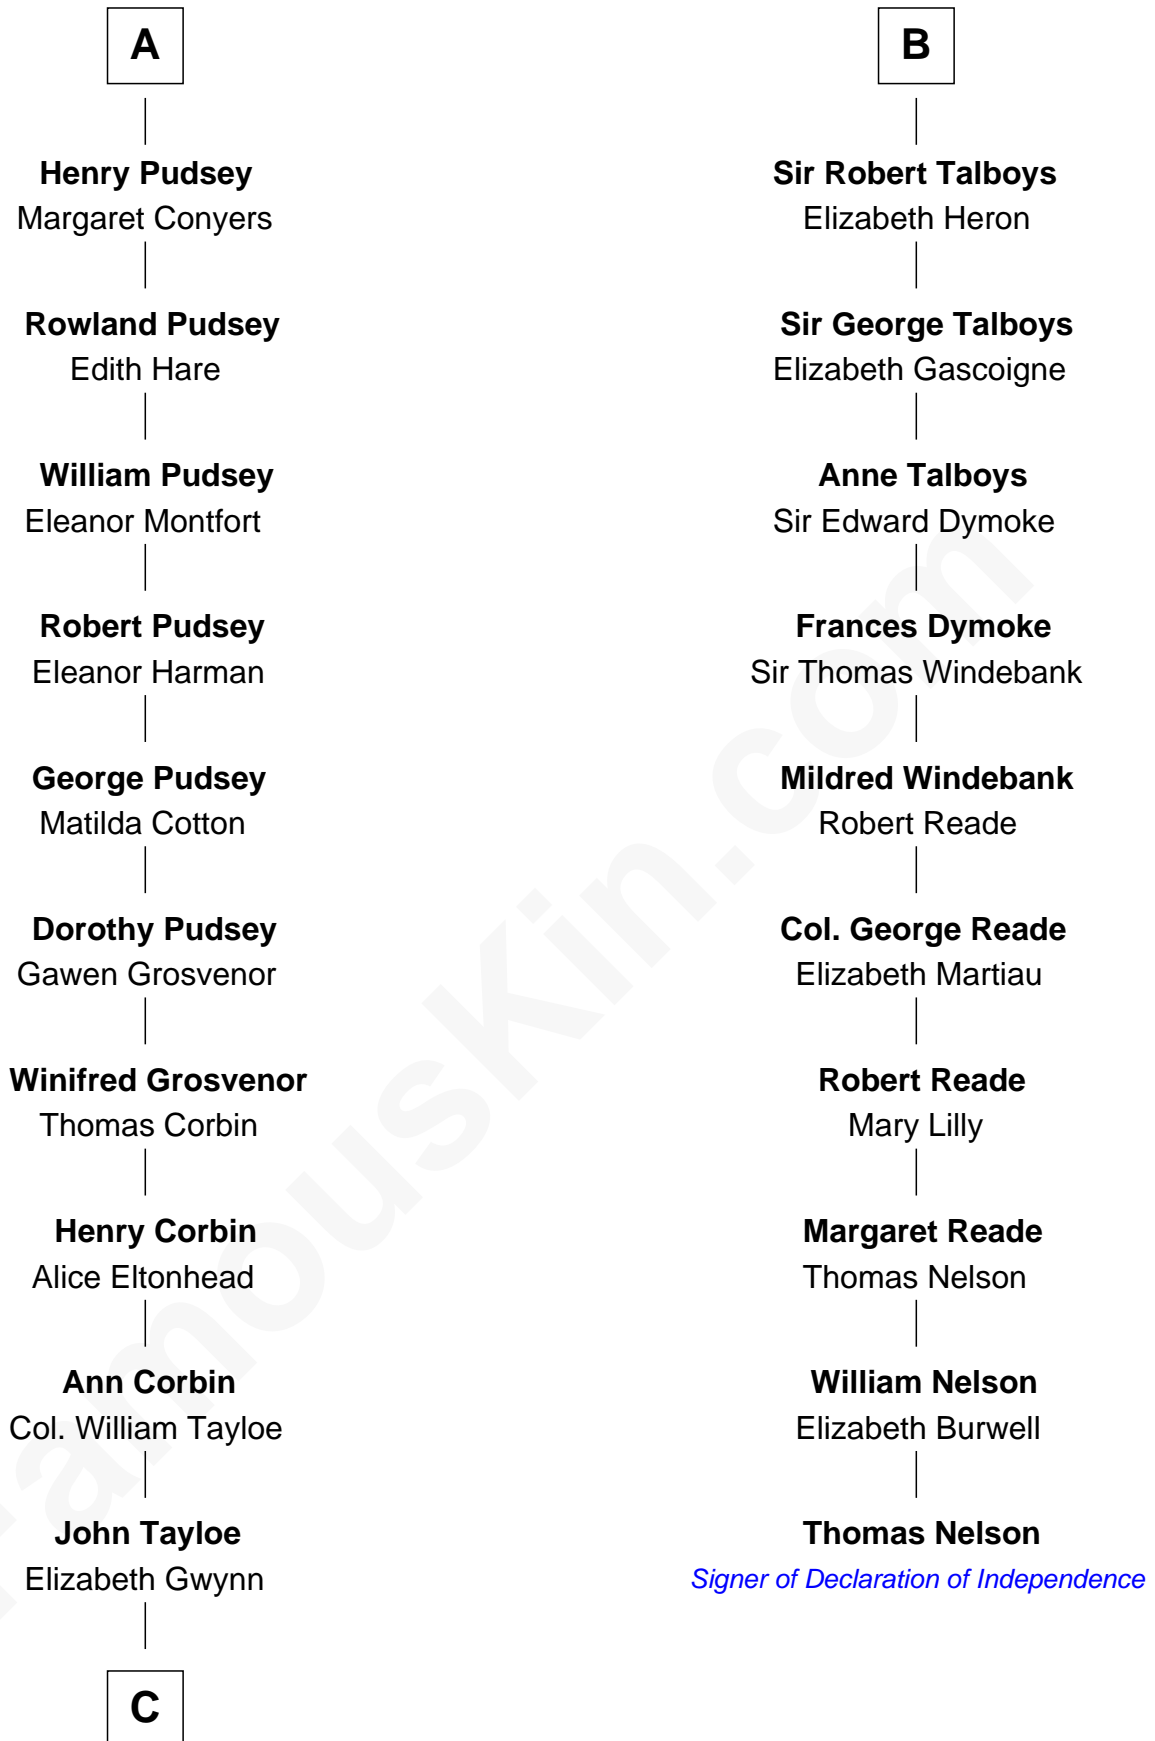

# FamousKin.com Relationship Chart of

**Edward Lloyd V**

*13th Governor of Maryland*

16th cousin 3 times removed of

**Thomas Nelson**

*Signer of the Declaration of Independence*

**William de Odingsells**

Ela FitzWalter

Sir Roger de Herdeburgh

**Ela Herdeburgh**

Sir William de Boteler

**Ankaret le Boteler**

John le Strange

**Eleanor le Strange**

Sir Reynold de Grey

**Sir Reynold Grey**

Margaret de Ros

**Margaret Grey**

Sir William Bonville

**Elizabeth Bonville**

William Talboys

**B**

**C**

—  
**John Tayloe**  
Rebecca Plater

—  
**Elizabeth Tayloe**  
Col. Edward Lloyd

—  
**Edward Lloyd V**  
*13th Governor of Maryland*

FamousKin.com