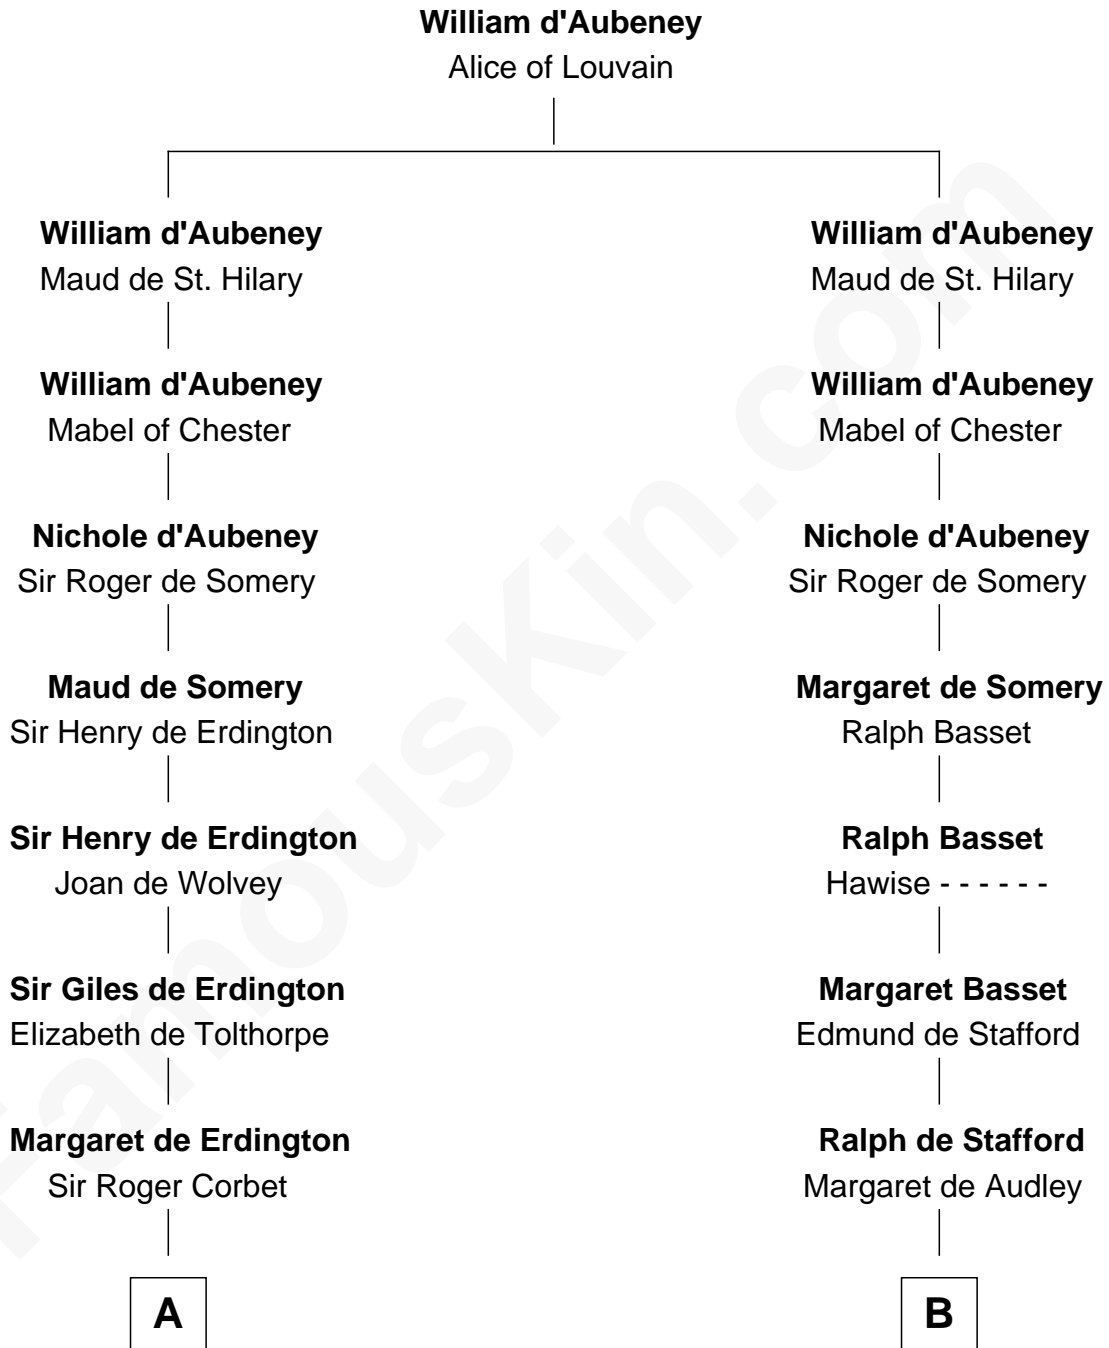

FamousKin.com Relationship Chart of

Edward Lloyd V

13th Governor of Maryland

20th cousin 1 time removed of

Thomas Nelson

Signer of the Declaration of Independence

C

Ann Corbin
Col. William Tayloe

John Tayloe
Elizabeth Gwynn

John Tayloe
Rebecca Plater

Elizabeth Tayloe
Col. Edward Lloyd

Edward Lloyd V
13th Governor of Maryland

D

Robert Reade
Mary Lilly

Margaret Reade
Thomas Nelson

William Nelson
Elizabeth Burwell