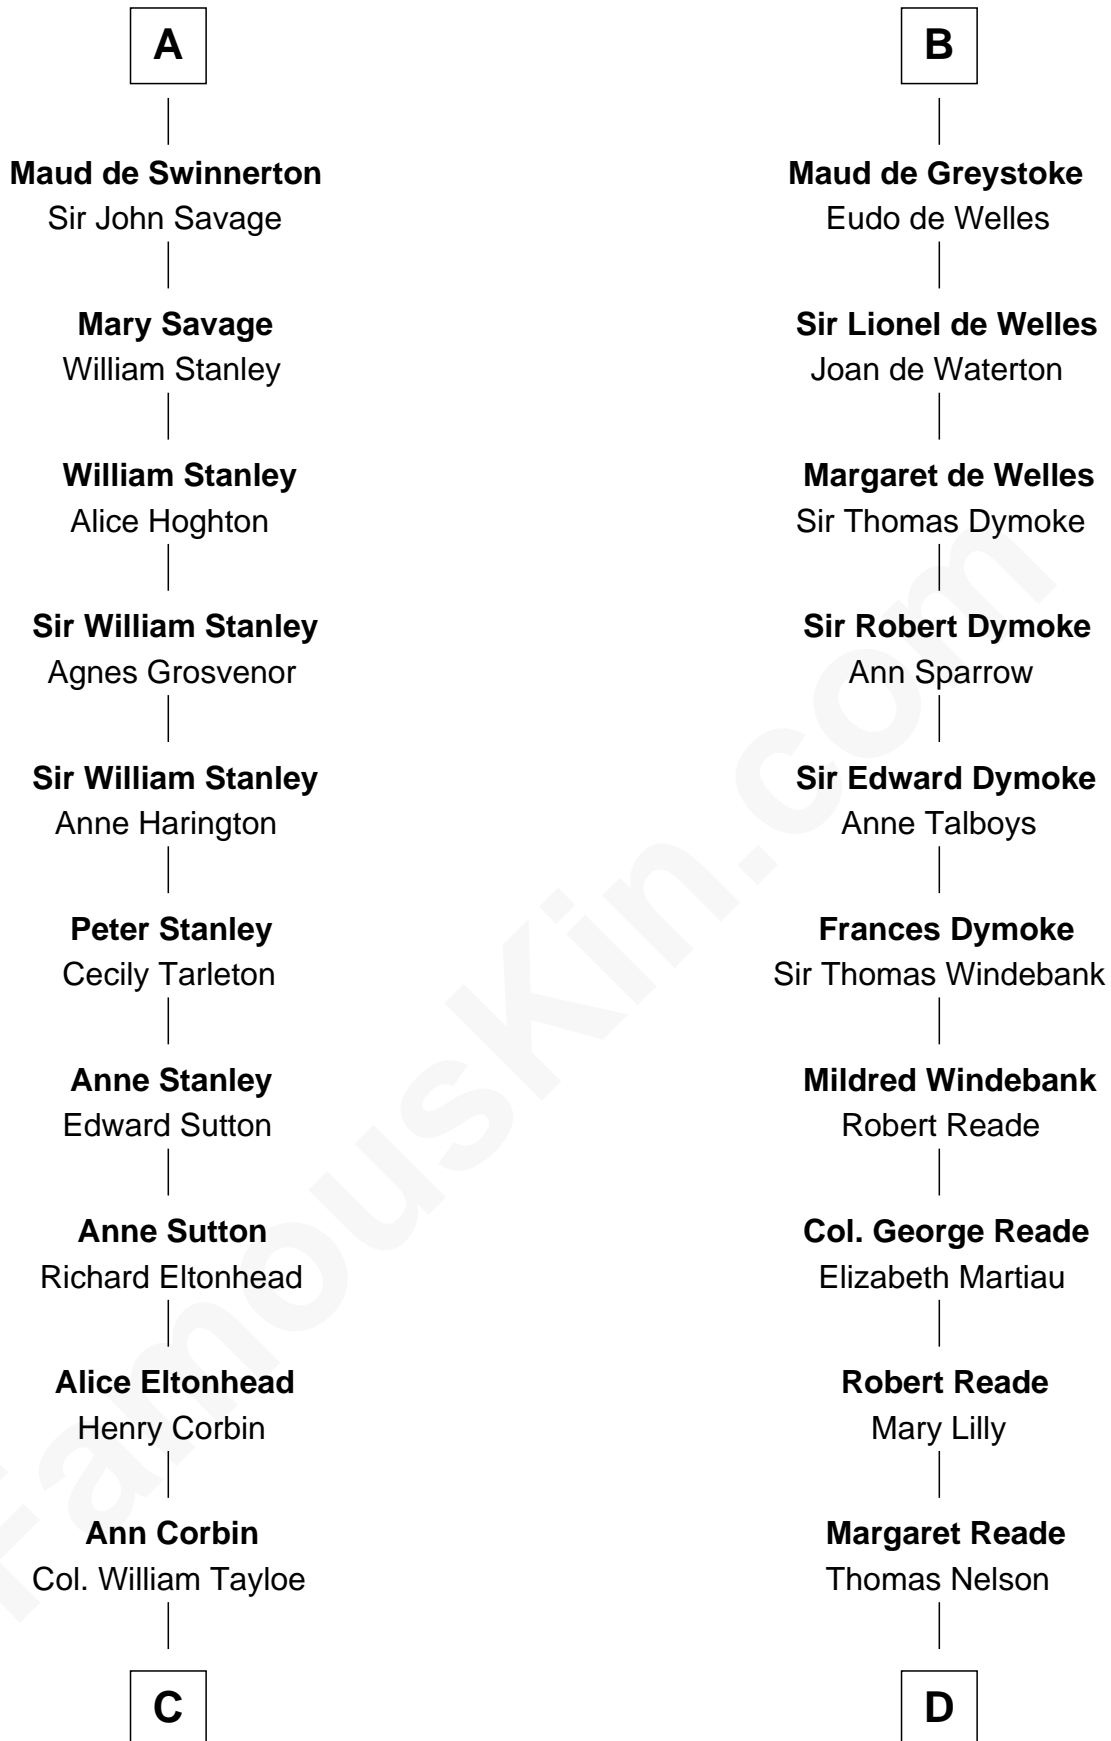

FamousKin.com Relationship Chart of

Edward Lloyd V

13th Governor of Maryland

18th cousin 2 times removed of

Thomas Nelson

Signer of the Declaration of Independence

William FitzPatrick

Eleonore de Vitre

C

John Tayloe
Elizabeth Gwynn

John Tayloe
Rebecca Plater

Elizabeth Tayloe
Col. Edward Lloyd

Edward Lloyd V
13th Governor of Maryland

D

William Nelson
Elizabeth Burwell

Thomas Nelson
Signer of Declaration of Independence