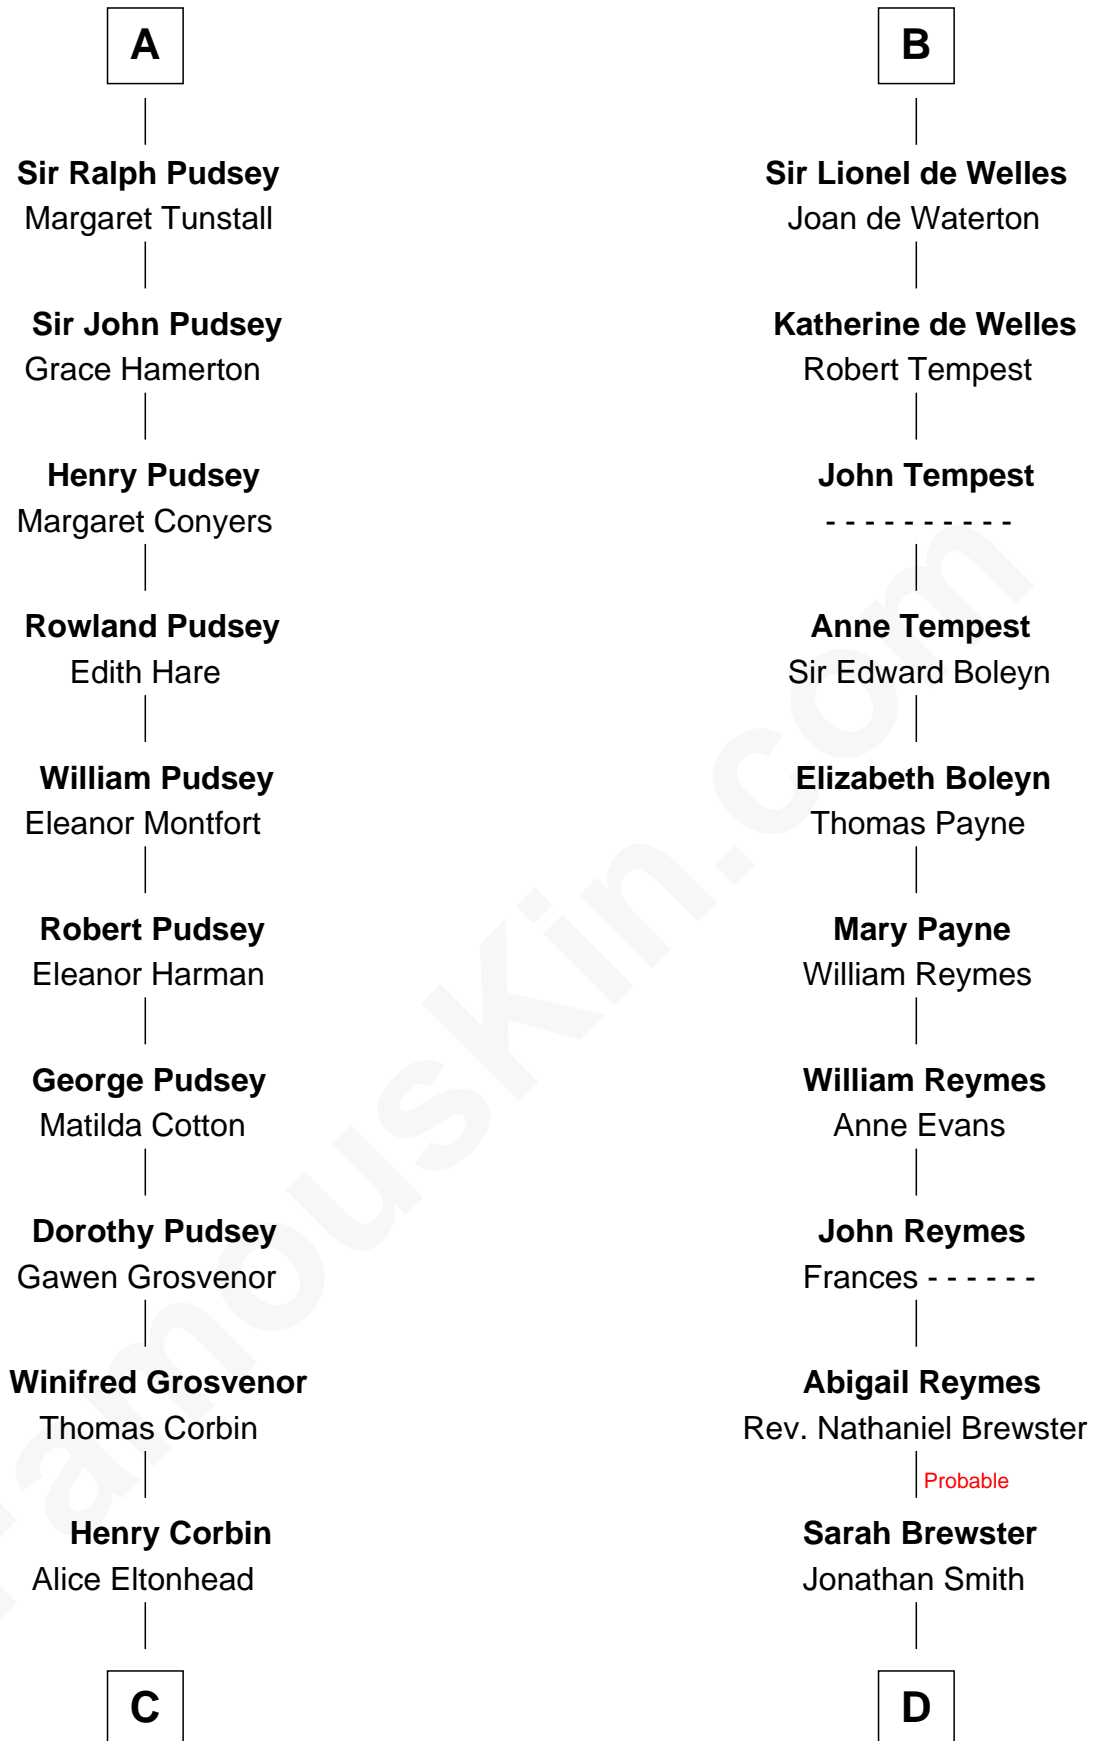

# FamousKin.com Relationship Chart of

**Edward Lloyd V**

*13th Governor of Maryland*

19th cousin 2 times removed of

**William Floyd**

*Signer of the Declaration of Independence*

**C**

**Ann Corbin**  
Col. William Tayloe

**John Tayloe**  
Elizabeth Gwynn

**John Tayloe**  
Rebecca Plater

**Elizabeth Tayloe**  
Col. Edward Lloyd

**Edward Lloyd V**  
*13th Governor of Maryland*

**D**

**Jonathan Smith**  
Elizabeth Platt

**Tabitha Smith**  
Nicholl Floyd

**William Floyd**  
*Signer of Declaration of Independence*

FamousKin.com