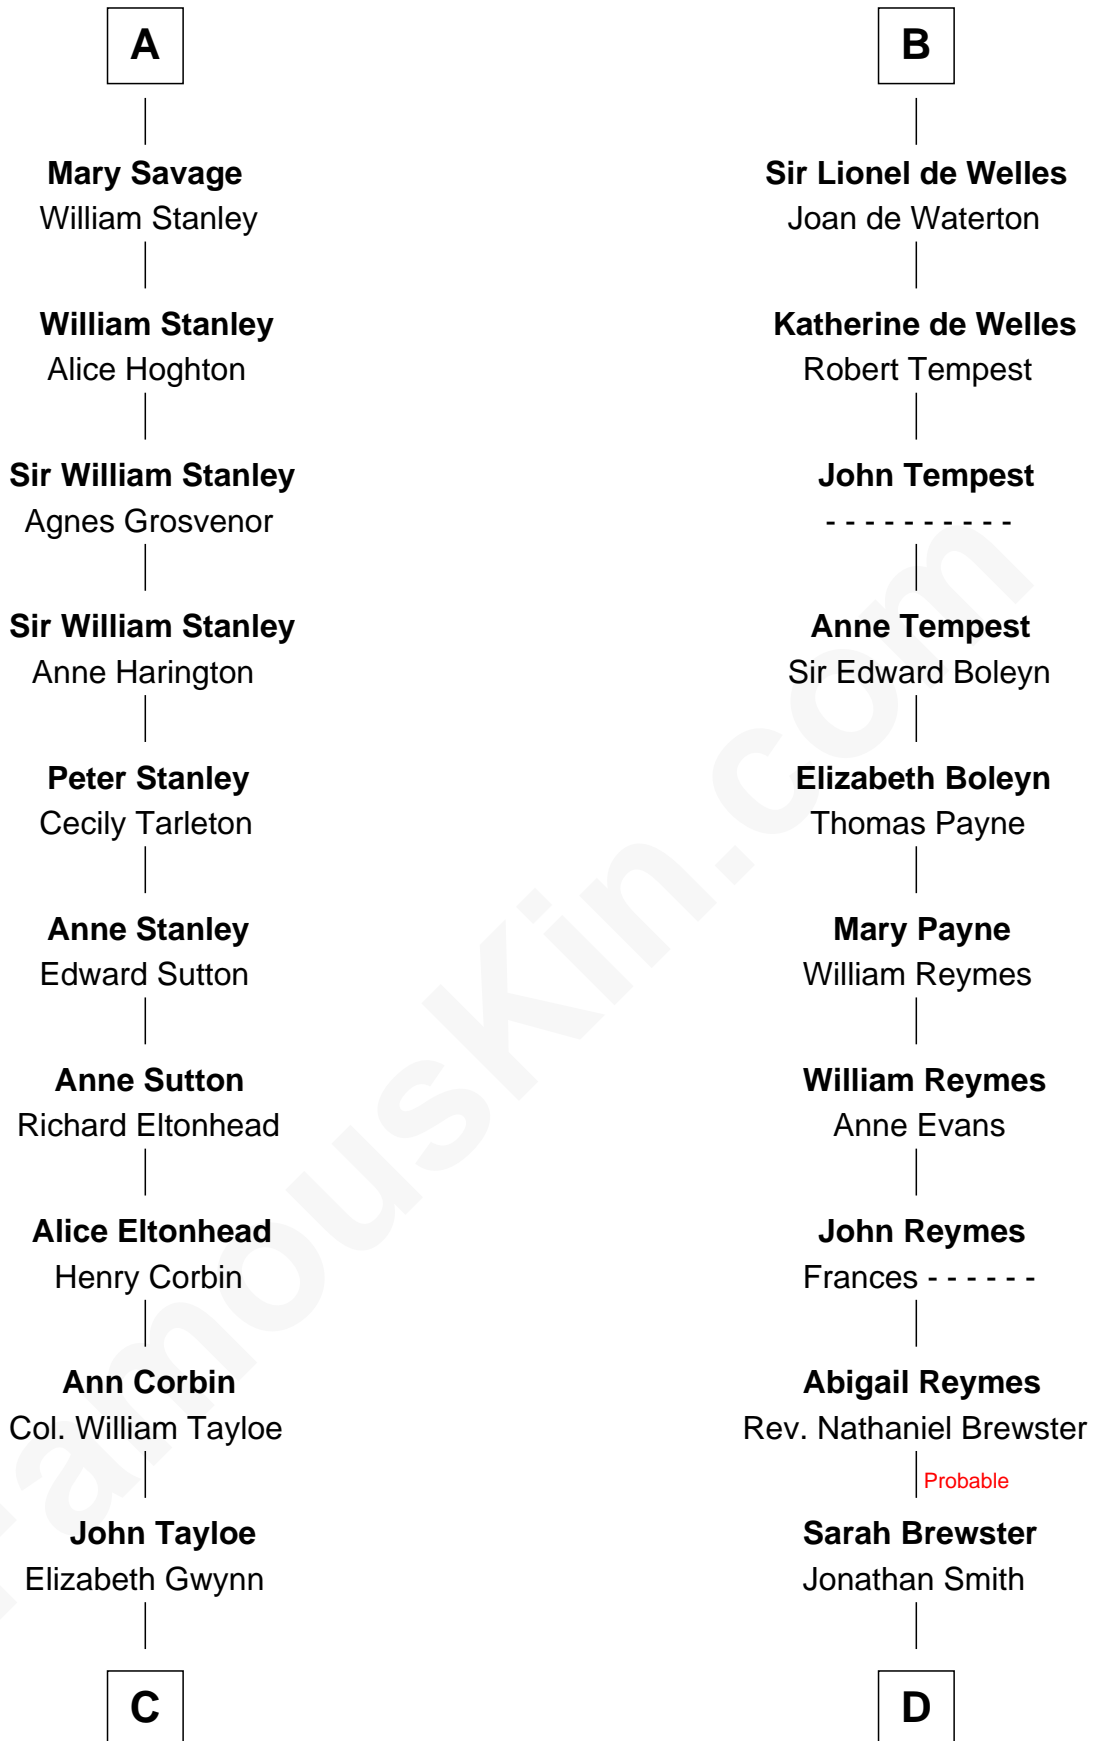

# FamousKin.com Relationship Chart of

**Edward Lloyd V**

*13th Governor of Maryland*

19th cousin of

**William Floyd**

*Signer of the Declaration of Independence*

**Sir Roger de Quincy**

Helen of Galloway

**C**

**John Tayloe**  
Rebecca Plater

**Elizabeth Tayloe**  
Col. Edward Lloyd

**Edward Lloyd V**  
*13th Governor of Maryland*

**D**

**Jonathan Smith**  
Elizabeth Platt

**Tabitha Smith**  
Nicholl Floyd

**William Floyd**  
*Signer of Declaration of Independence*