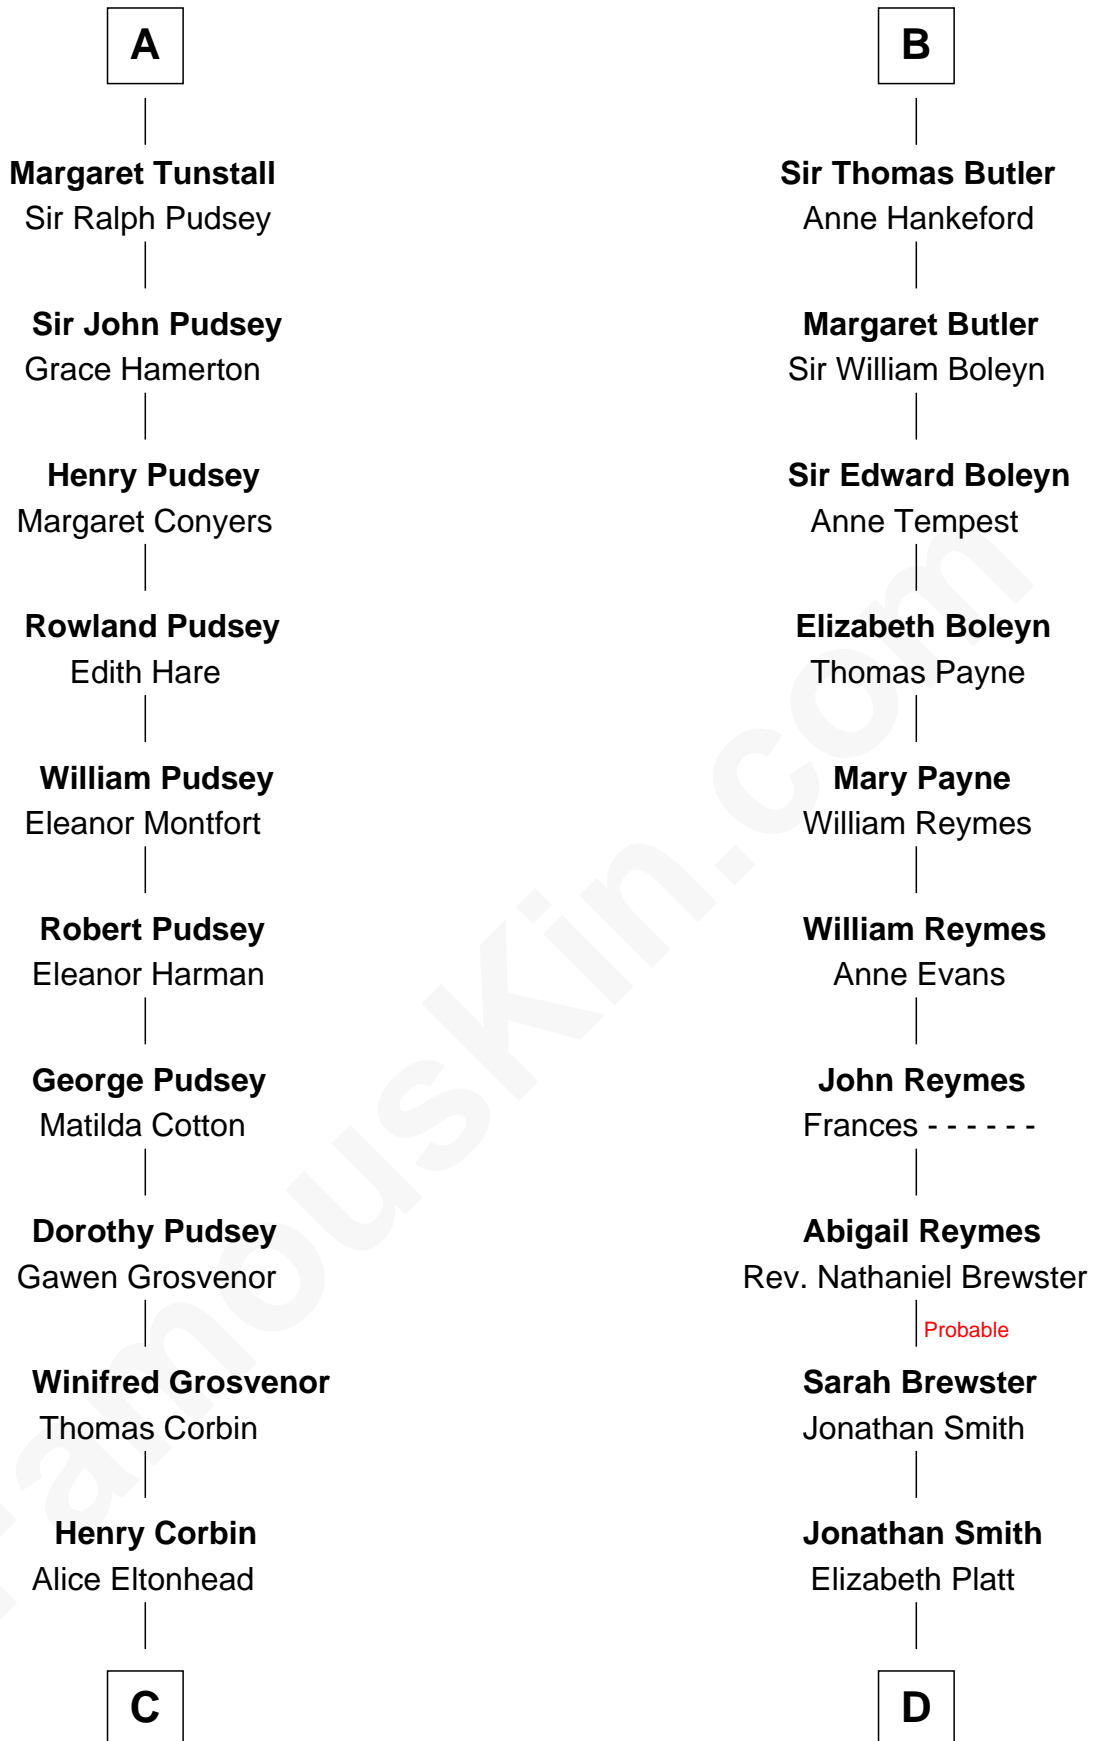

# FamousKin.com Relationship Chart of

**Edward Lloyd V**

*13th Governor of Maryland*

18th cousin 3 times removed of

**William Floyd**

*Signer of the Declaration of Independence*

**Robert de Ros**  
Isabel of Scotland

**C**

**Ann Corbin**  
Col. William Tayloe

**John Tayloe**  
Elizabeth Gwynn

**John Tayloe**  
Rebecca Plater

**Elizabeth Tayloe**  
Col. Edward Lloyd

**Edward Lloyd V**  
*13th Governor of Maryland*

**D**

**Tabitha Smith**  
Nicholl Floyd

**William Floyd**  
*Signer of Declaration of Independence*

FamousKin.com