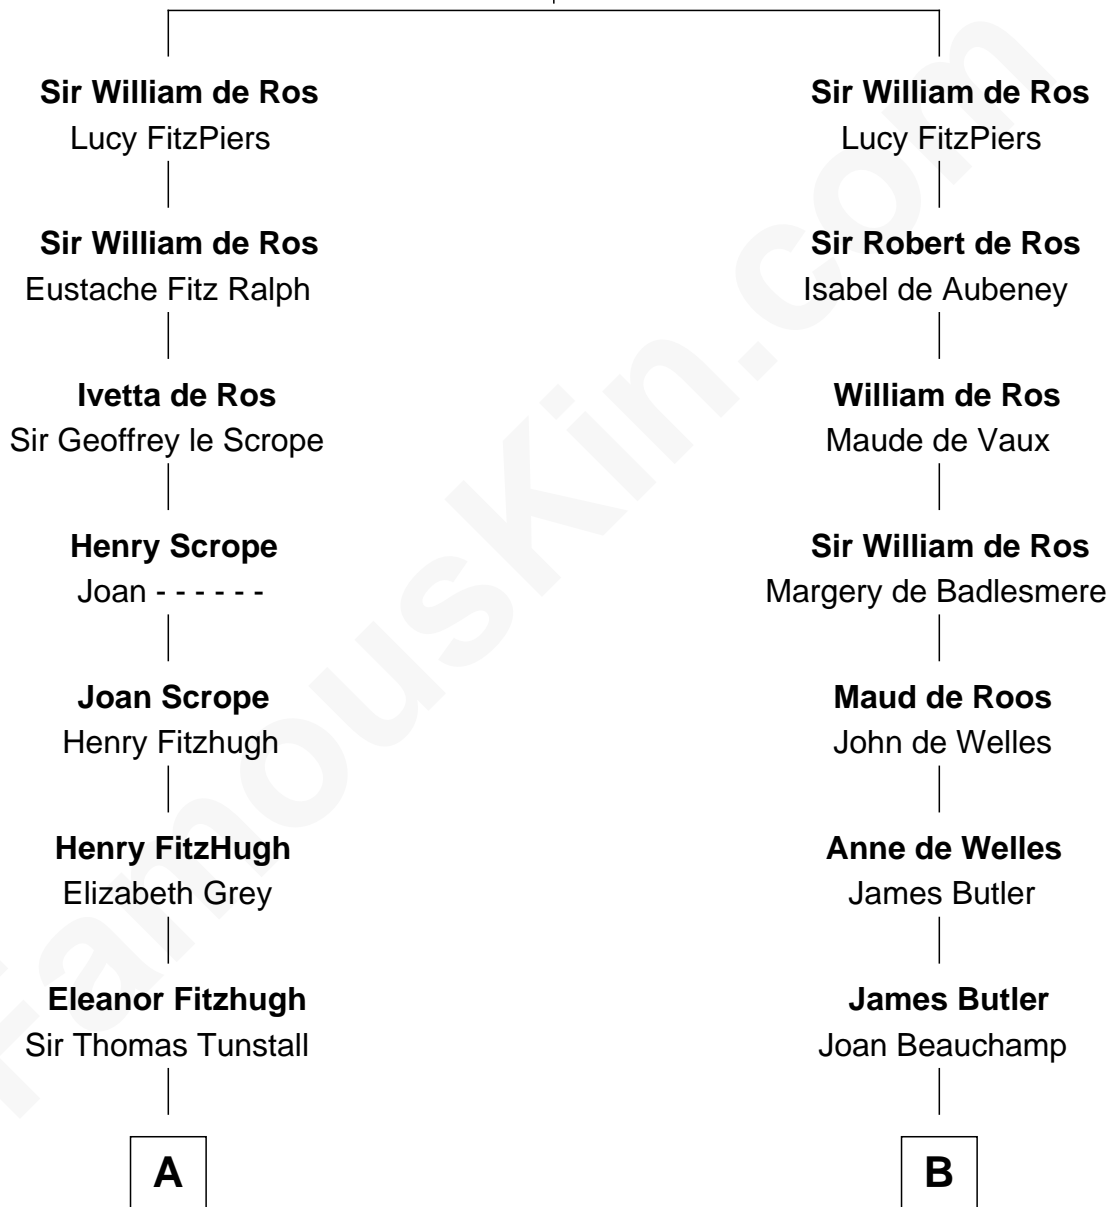

# FamousKin.com Relationship Chart of

**Edward Lloyd V**

*13th Governor of Maryland*

18th cousin 3 times removed of

**William Floyd**

*Signer of the Declaration of Independence*

**Robert de Ros**  
Isabel of Scotland

**C**

**Ann Corbin**  
Col. William Tayloe

**John Tayloe**  
Elizabeth Gwynn

**John Tayloe**  
Rebecca Plater

**Elizabeth Tayloe**  
Col. Edward Lloyd

**Edward Lloyd V**  
*13th Governor of Maryland*

**D**

**Tabitha Smith**  
Nicholl Floyd

**William Floyd**  
*Signer of Declaration of Independence*

FamousKin.com