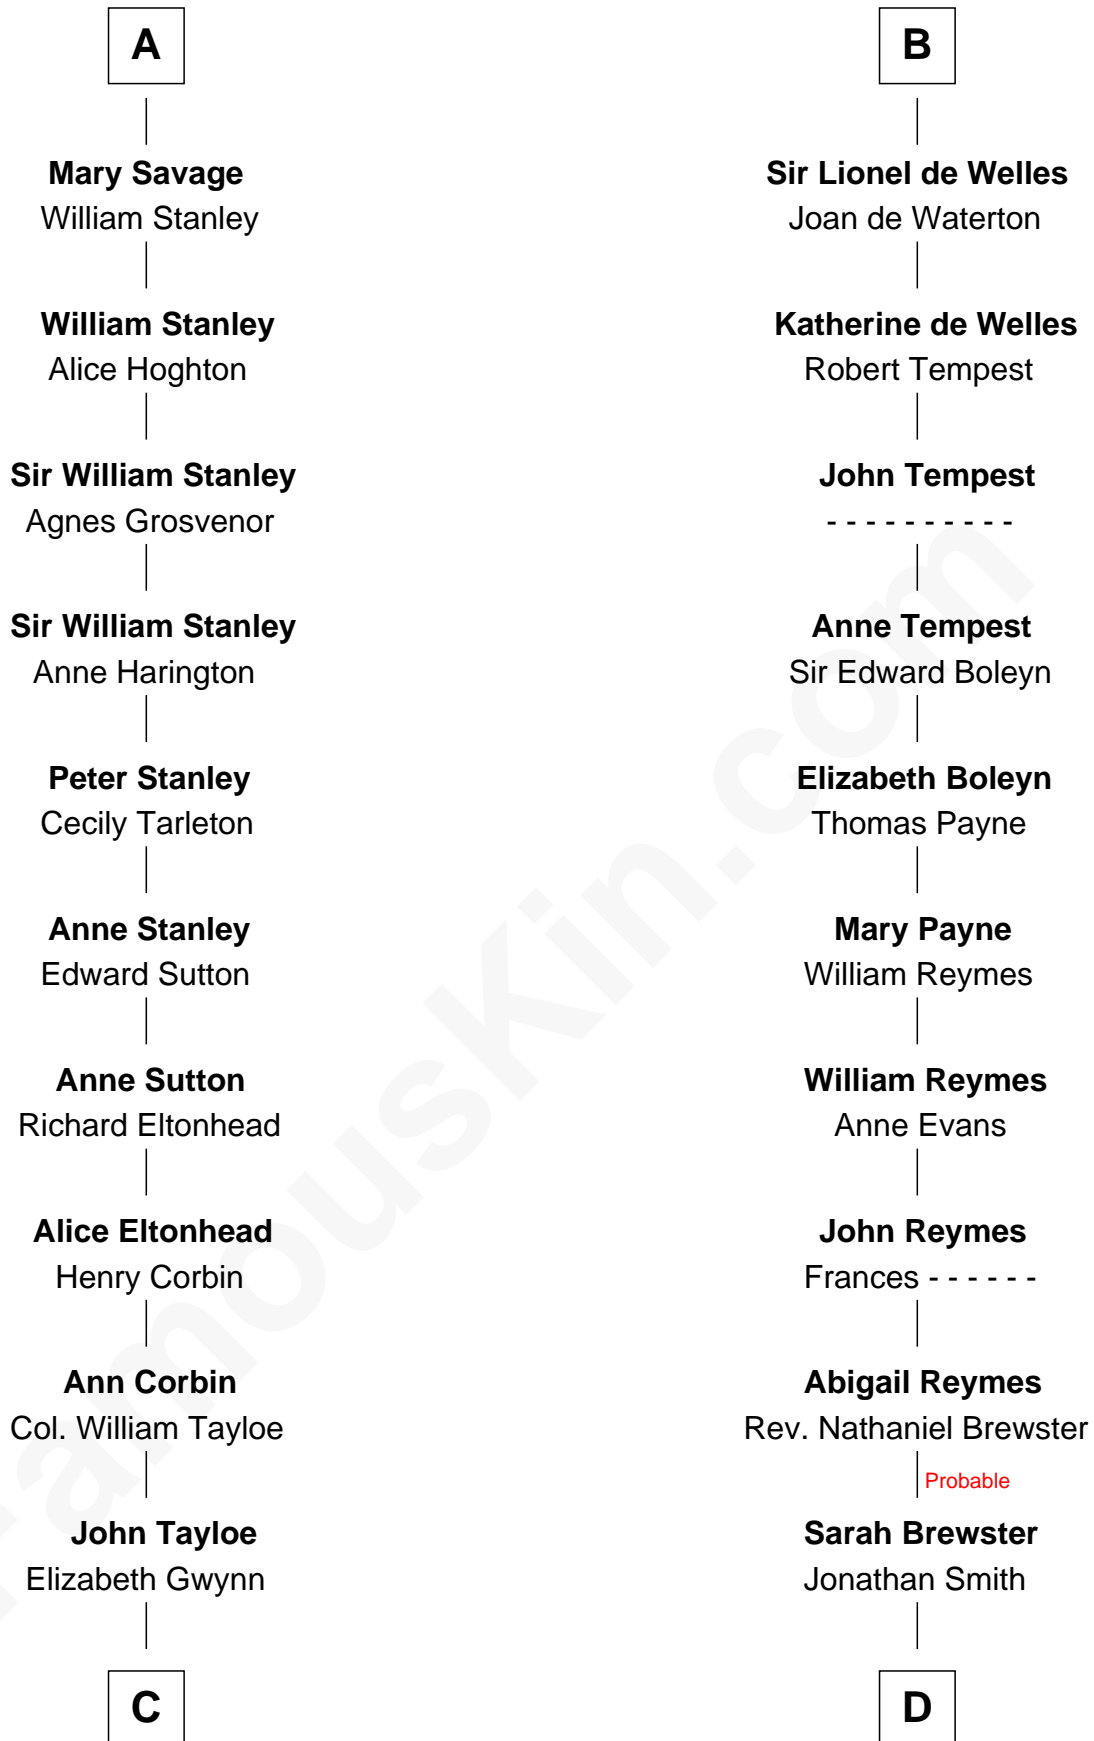

FamousKin.com Relationship Chart of

Edward Lloyd V

13th Governor of Maryland

19th cousin of

William Floyd

Signer of the Declaration of Independence

Sir William Longespee

Ela of Salisbury

Stephen Longespee
Emmeline de Ridelisford

Ela Longespee
Sir Roger la Zouche

Sir Alan la Zouche
Eleanor de Segrave

Maude la Zouche
Sir Robert de Holland

Maude de Holland
Sir Thomas de Swinnerton

Sir Robert de Swinnerton
Elizabeth de Beke

Maud de Swinnerton
Sir John Savage

A

William Longespee
Idoine de Camville

Ela Longespee
Sir James de Audley

Sir Hugh I de Audley
Iseult de Mortimer

Alice de Audley
Sir Ralph de Greystoke

Sir William de Greystoke
Joan FitzHenry

Sir Ralph de Greystoke
Katherine de Clifford

Maud de Greystoke
Eudo de Welles

B

C

John Tayloe
Rebecca Plater

Elizabeth Tayloe
Col. Edward Lloyd

Edward Lloyd V
13th Governor of Maryland

D