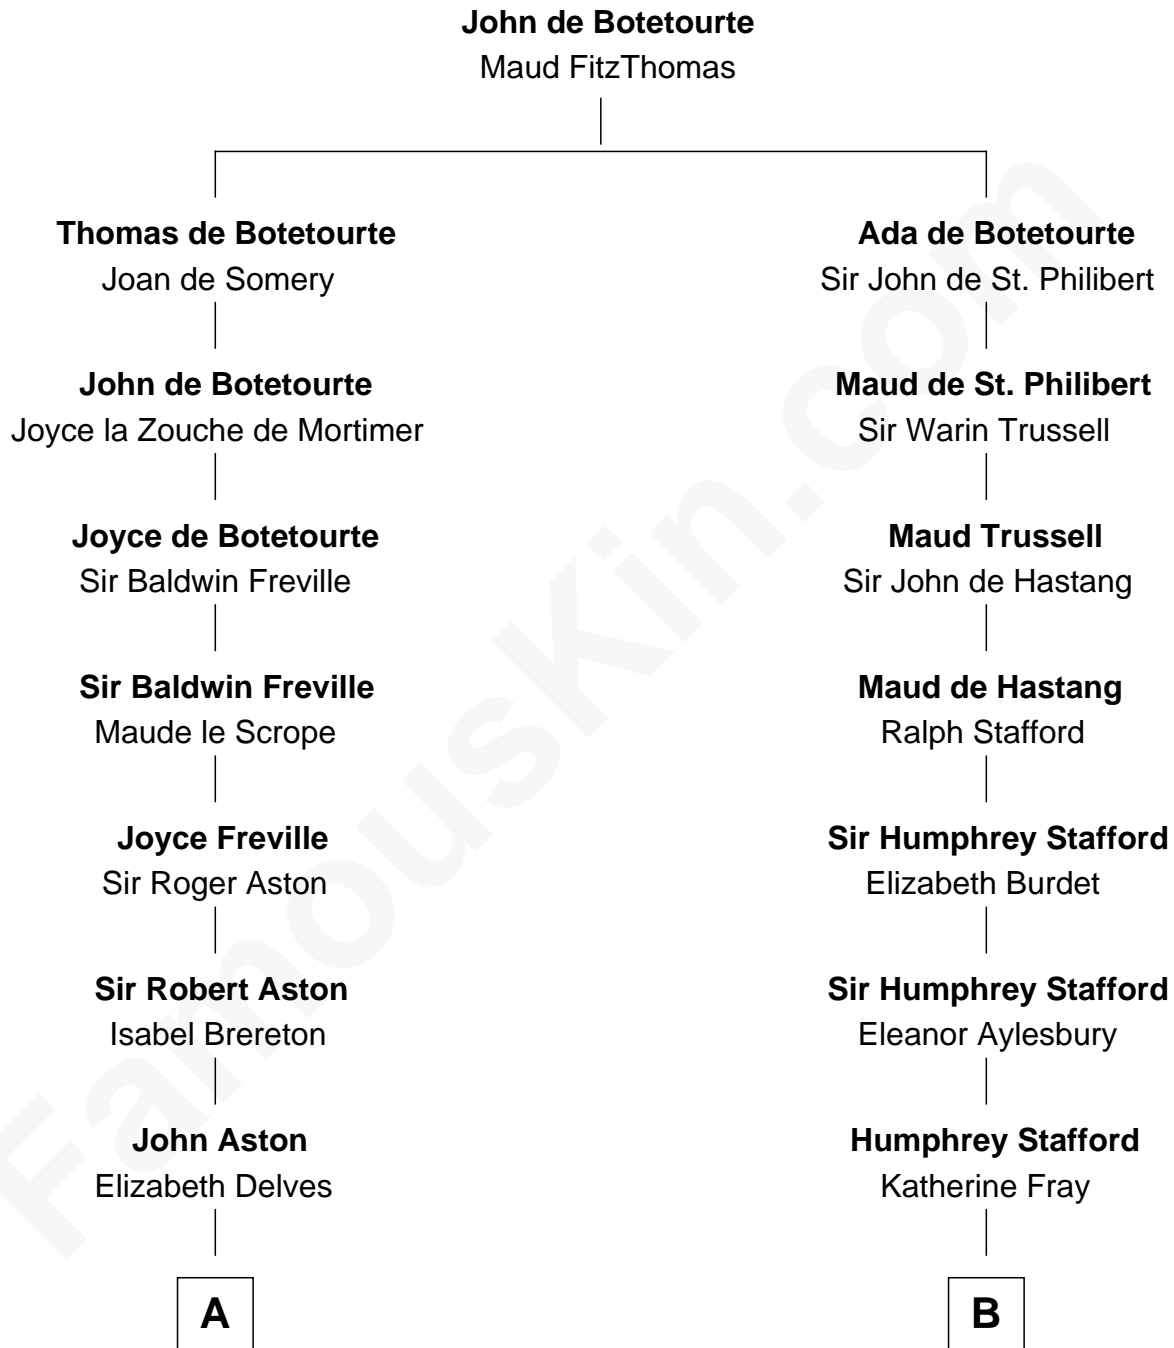

# FamousKin.com Relationship Chart of

**Edward Lloyd V**

13th Governor of Maryland

16th cousin 3 times removed of

**Robert Townsend**

Member of the Culper Spy Ring during the American Revolution

**C**

—  
**John Tayloe**  
Rebecca Plater

—  
**Elizabeth Tayloe**  
Col. Edward Lloyd

—  
**Edward Lloyd V**  
*13th Governor of Maryland*

FamousKin.com