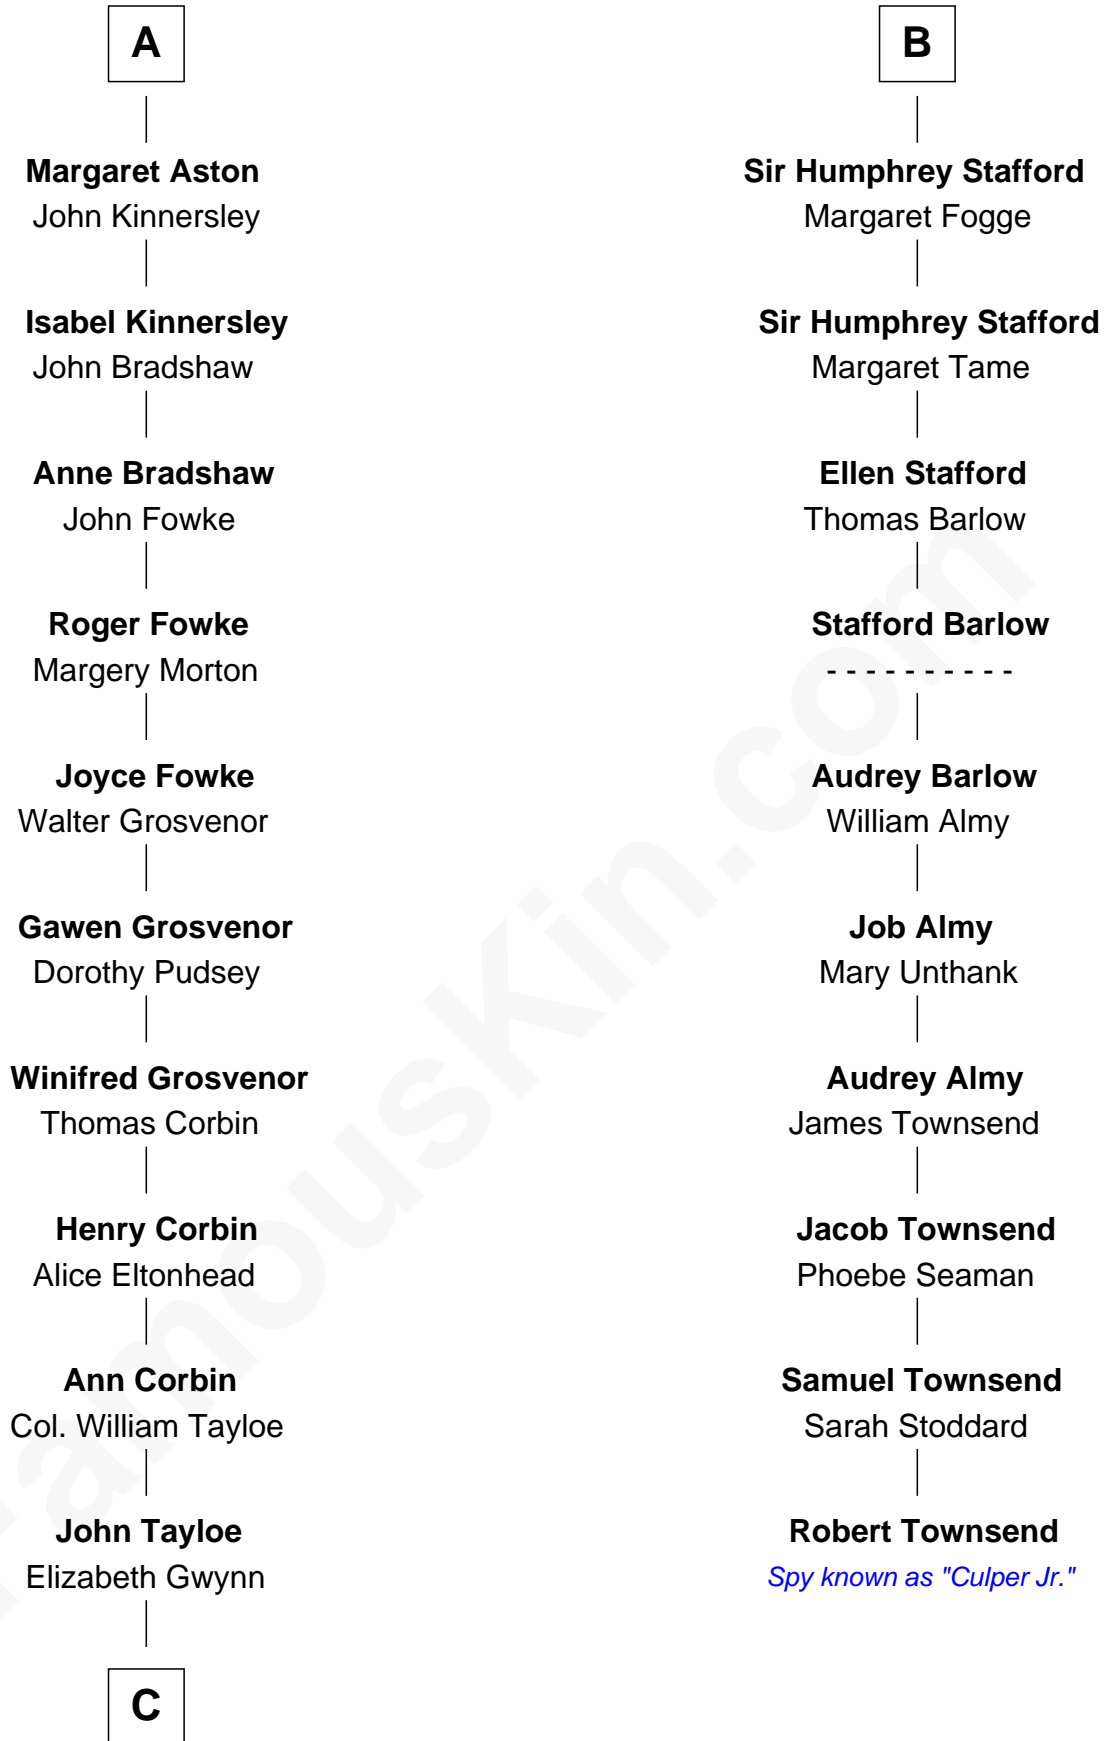

# FamousKin.com Relationship Chart of

**Edward Lloyd V**

13th Governor of Maryland

16th cousin 3 times removed of

**Robert Townsend**

Member of the Culper Spy Ring during the American Revolution

**C**

—  
**John Tayloe**  
Rebecca Plater

—  
**Elizabeth Tayloe**  
Col. Edward Lloyd

—  
**Edward Lloyd V**  
*13th Governor of Maryland*

FamousKin.com