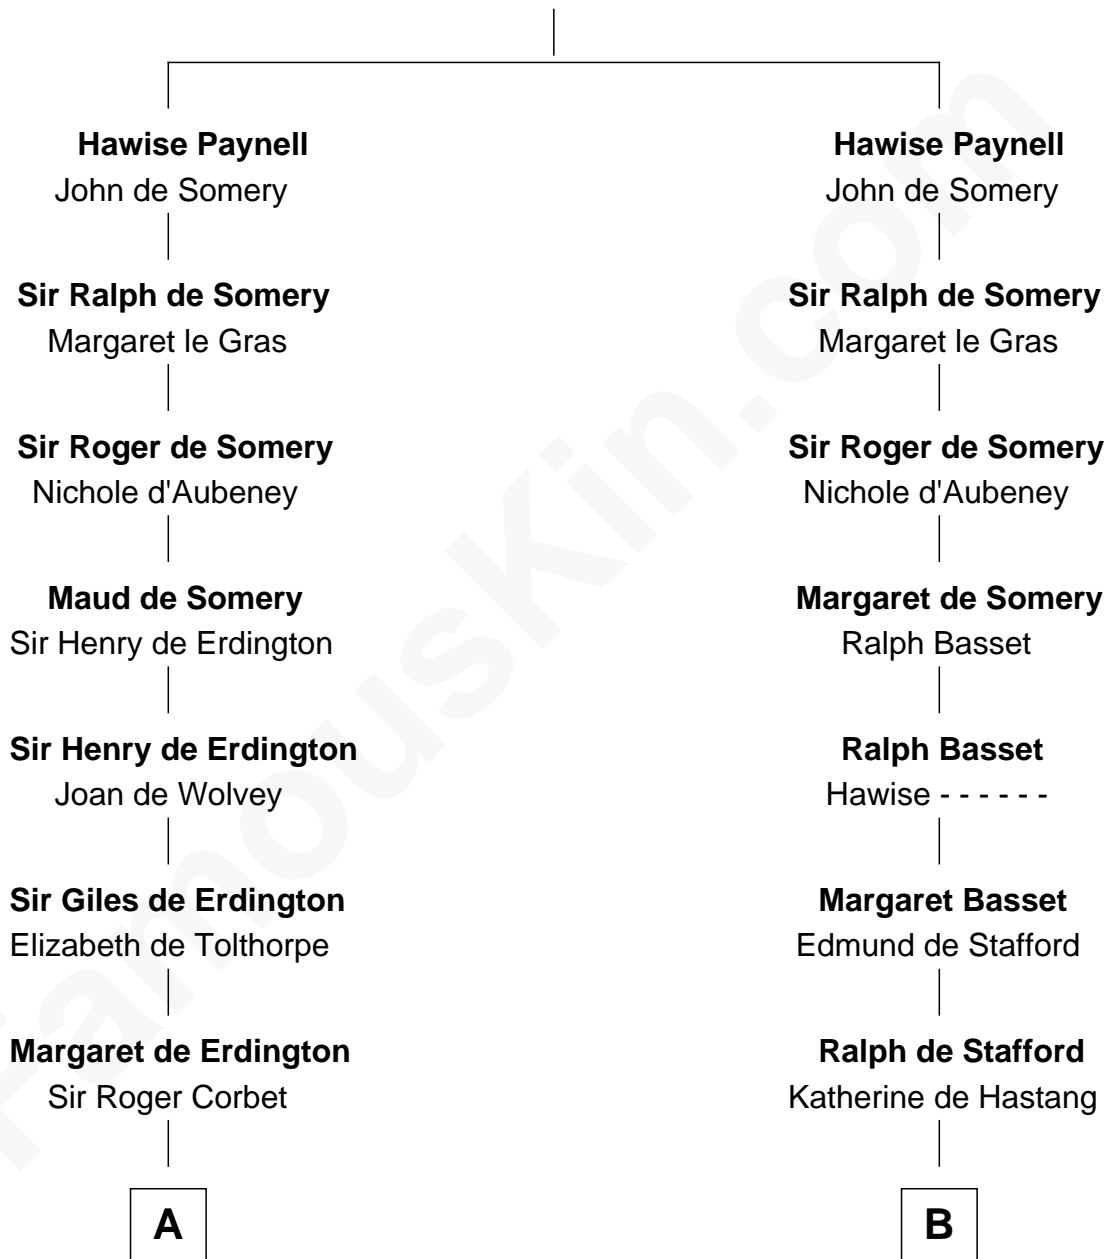

FamousKin.com Relationship Chart of

Edward Lloyd V

13th Governor of Maryland

21st cousin of

Robert Townsend

Member of the Culper Spy Ring during the American Revolution

Ralph Paynell

C

Ann Corbin
Col. William Tayloe

John Tayloe
Elizabeth Gwynn

John Tayloe
Rebecca Plater

Elizabeth Tayloe
Col. Edward Lloyd

Edward Lloyd V
13th Governor of Maryland

D

Job Almy
Mary Unthank

Audrey Almy
James Townsend