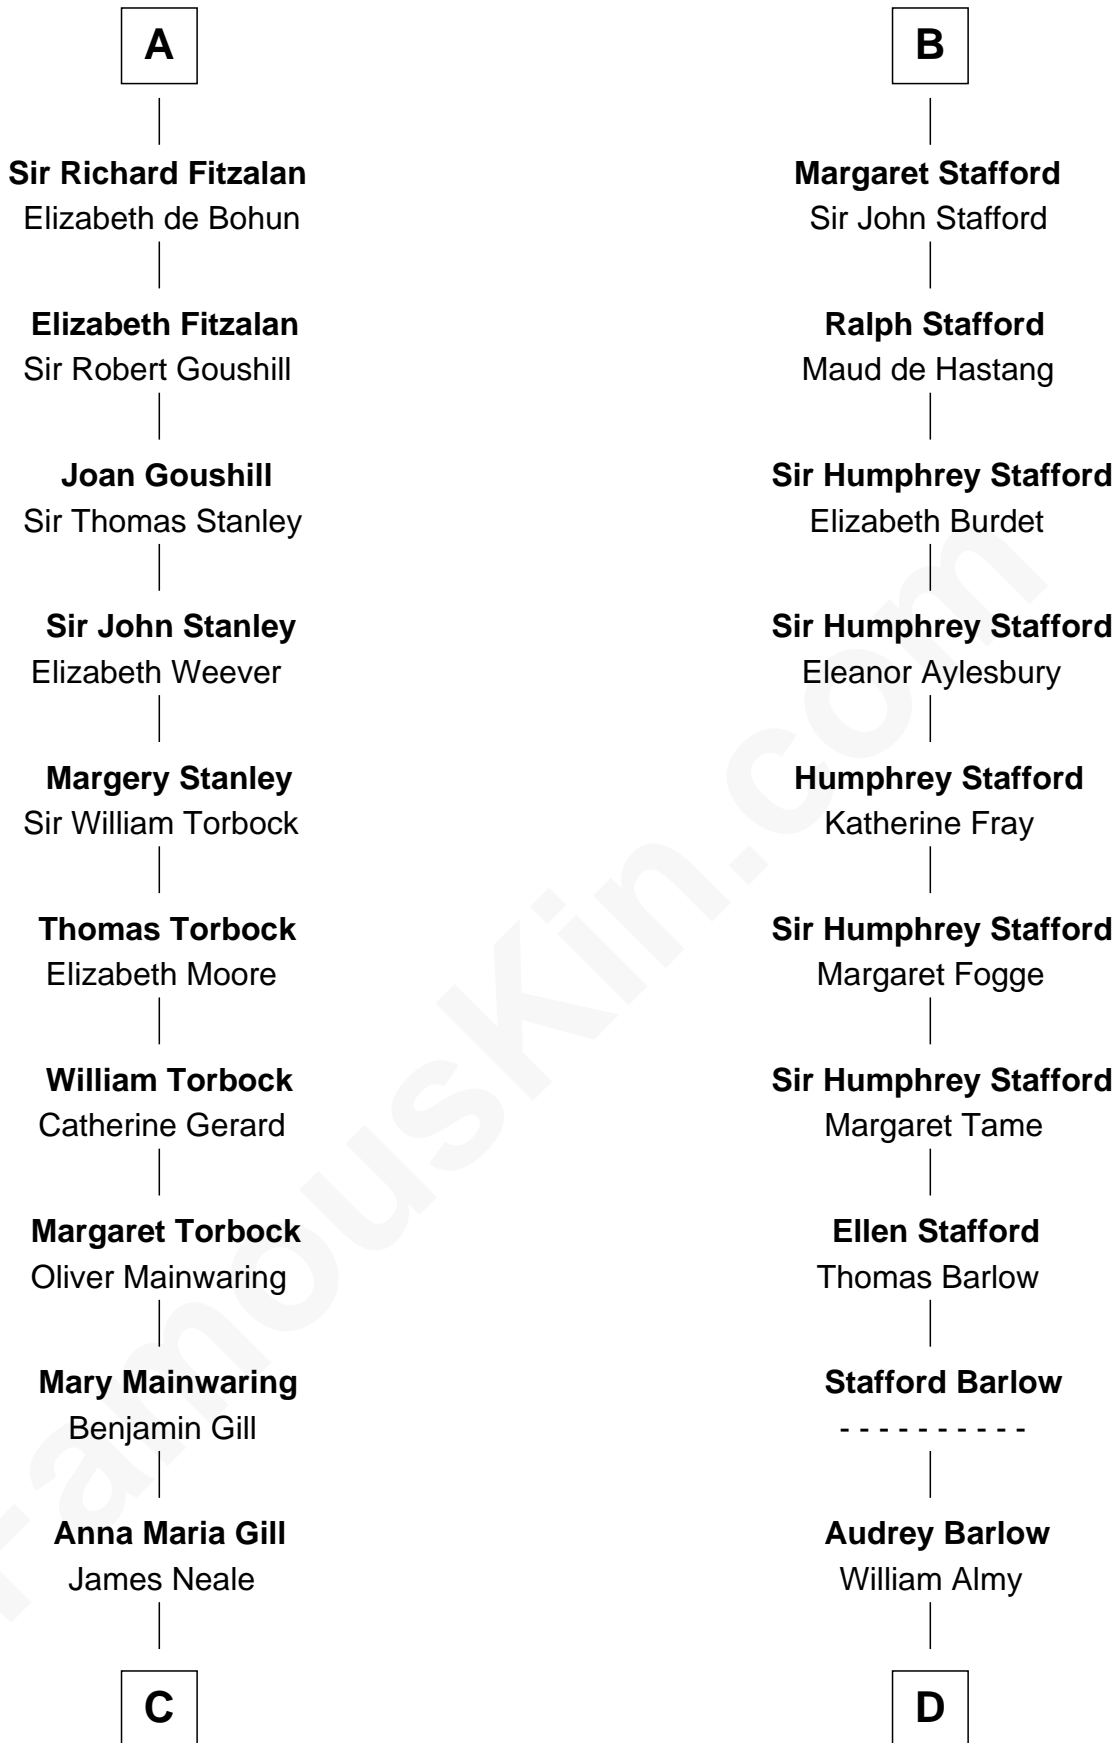

# FamousKin.com Relationship Chart of

**Edward Lloyd V**

13th Governor of Maryland

21st cousin of

**Robert Townsend**

Member of the Culper Spy Ring during the American Revolution

**James de St. Hilary**

Aveline - - - - -

William d'Aubenev

**William d'Aubenev**

Mabel of Chester

**Nichole d'Aubenev**

Sir Roger de Somery

**Margaret de Somery**

Ralph Basset

**Ralph Basset**

Hawise - - - - -

**Margaret Basset**

Edmund de Stafford

**Ralph de Stafford**

Katherine de Hastang

**B**

**C**

**Henrietta Maria Neale**

Col. Philemon Lloyd

**Edward Lloyd**

Sarah Covington

**Col. Edward Lloyd**

Anne Rousby

**Col. Edward Lloyd**

Elizabeth Tayloe

**Edward Lloyd V**