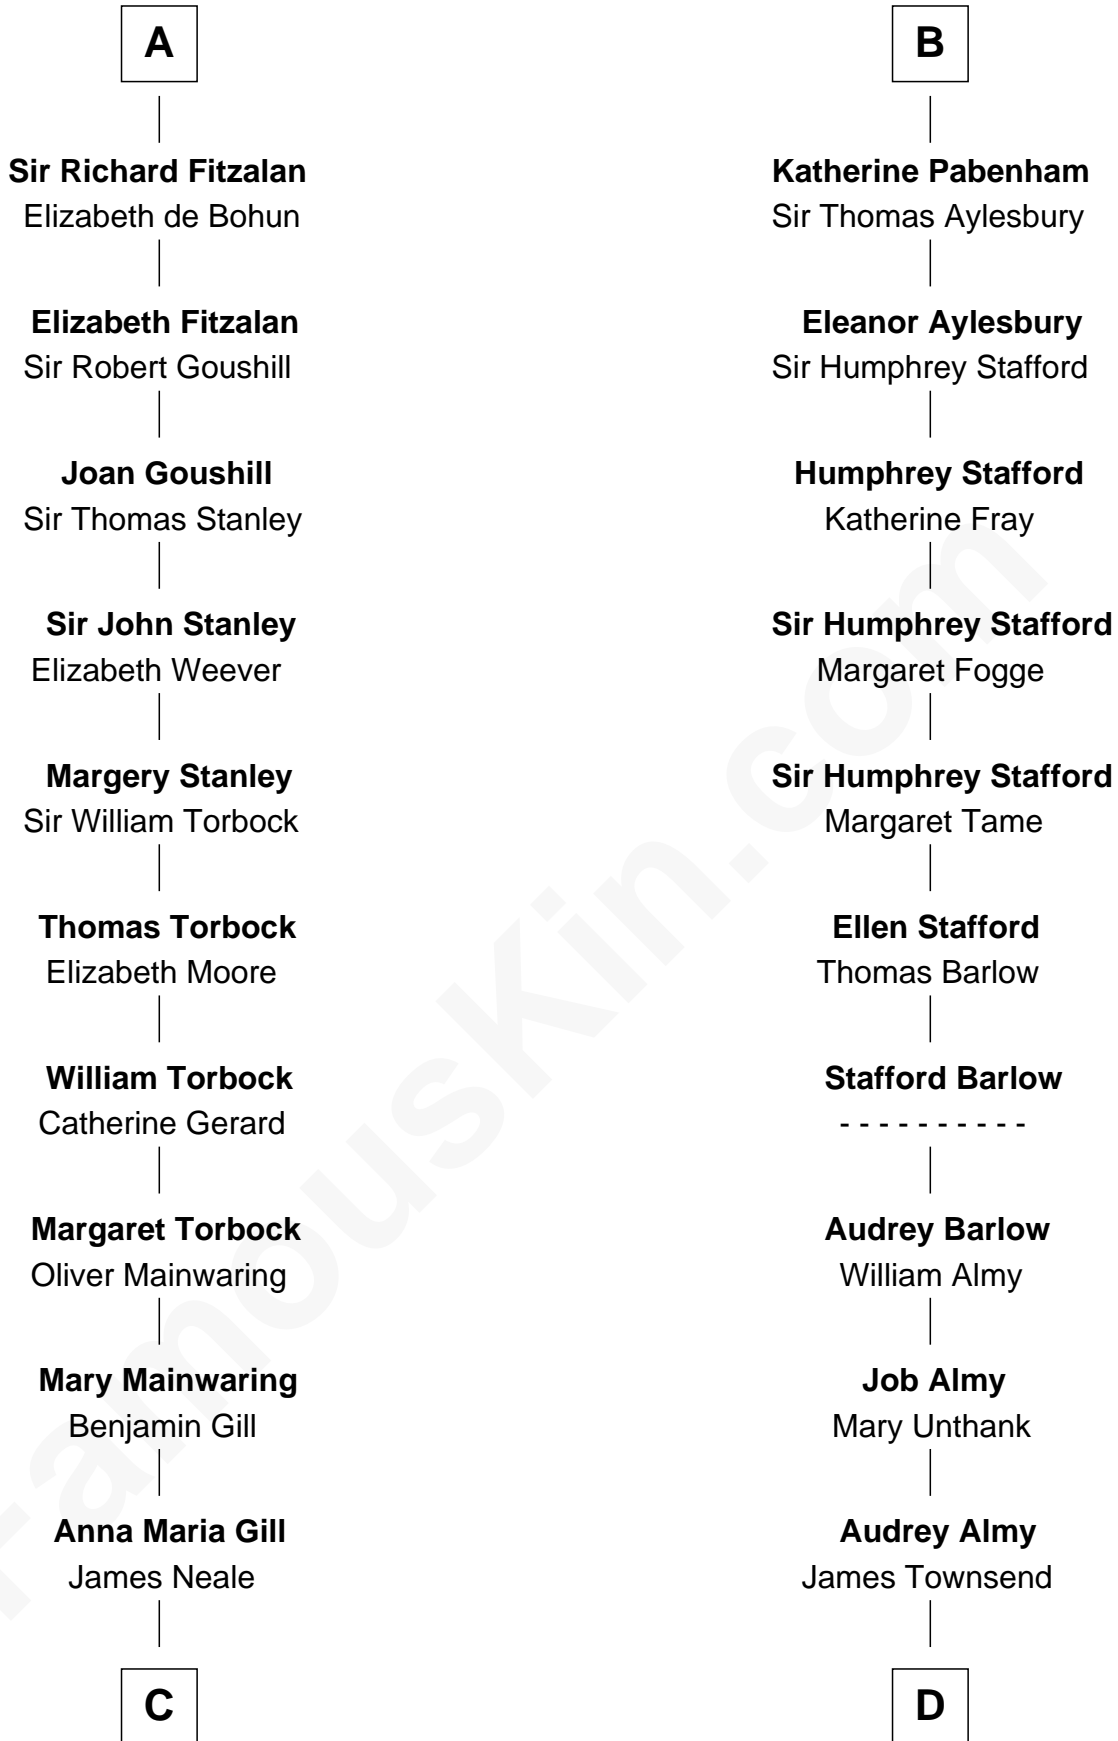

FamousKin.com Relationship Chart of

Edward Lloyd V

13th Governor of Maryland

19th cousin 2 times removed of

Robert Townsend

Member of the Culper Spy Ring during the American Revolution

Gundred de Warenne

with husband
Roger de Newburgh

Joan Peveral

Eleanor Plantagenet

Richard Fitzalan

Elizabeth d'Engaine

Sir Laurence de Pabenham

A

B

C

Henrietta Maria Neale

Col. Philemon Lloyd

Edward Lloyd

Sarah Covington

Col. Edward Lloyd

Anne Rousby

Col. Edward Lloyd

Elizabeth Tayloe