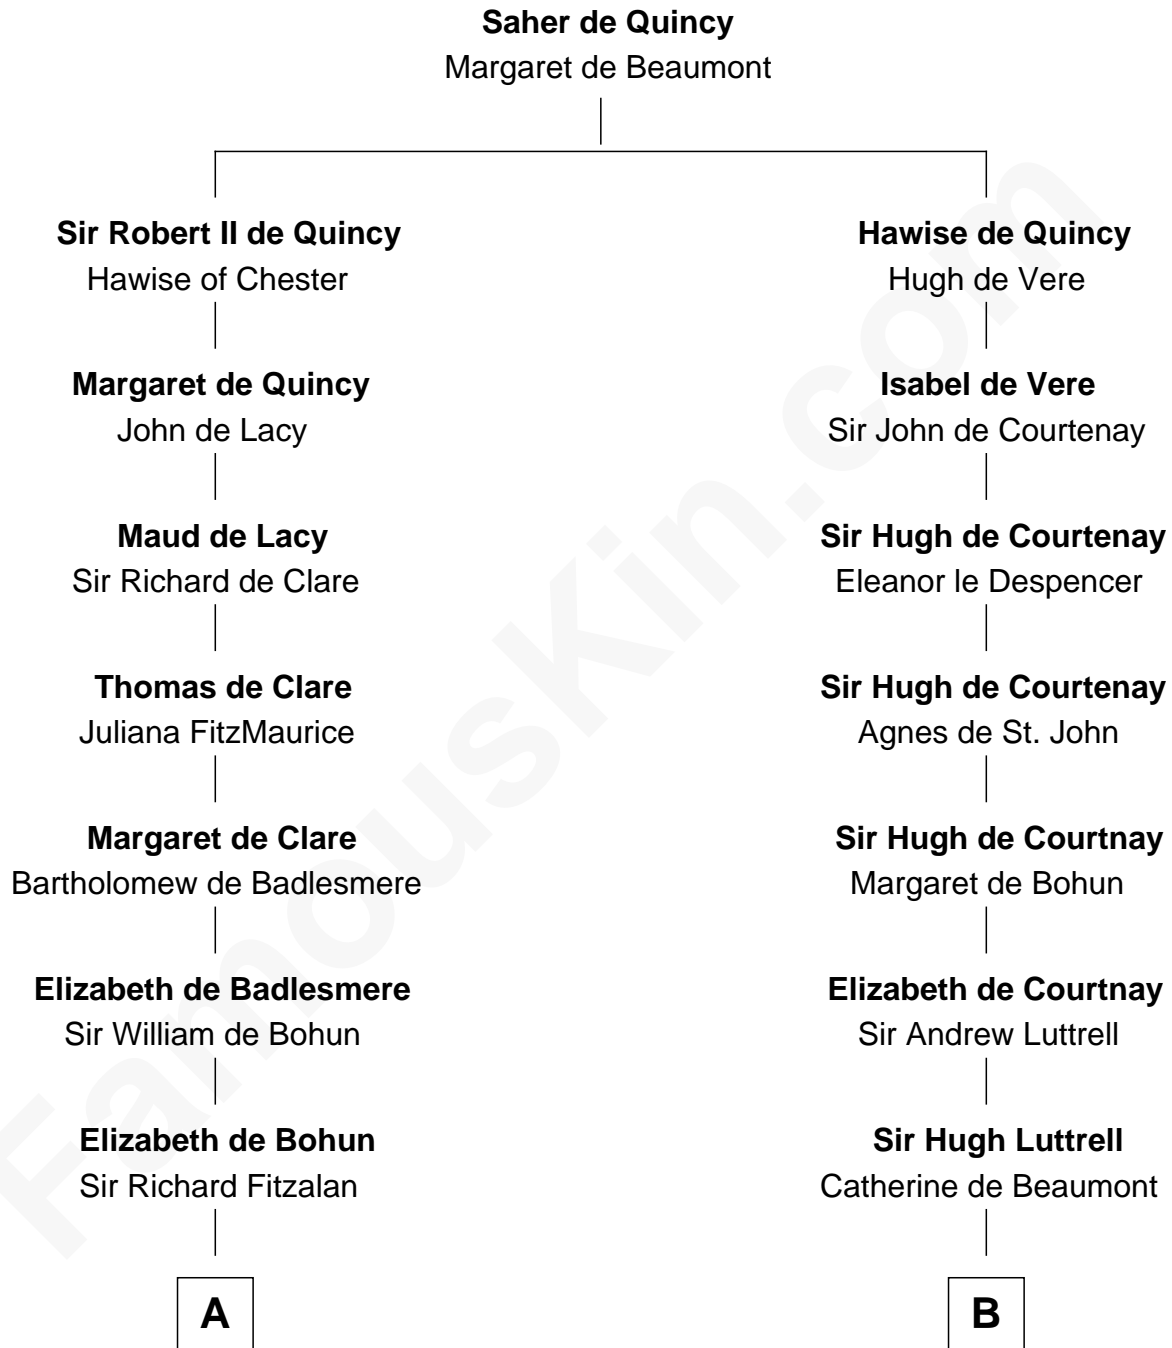

# FamousKin.com Relationship Chart of

**Edward Lloyd V**

13th Governor of Maryland

17th cousin 3 times removed of

**Caleb Brewster**

Member of the Culper Spy Ring during the American Revolution

**C**

—  
**Edward Lloyd**  
Sarah Covington

—  
**Col. Edward Lloyd**  
Anne Rousby

—  
**Col. Edward Lloyd**  
Elizabeth Tayloe

—  
**Edward Lloyd V**  
*13th Governor of Maryland*

FamousKin.com