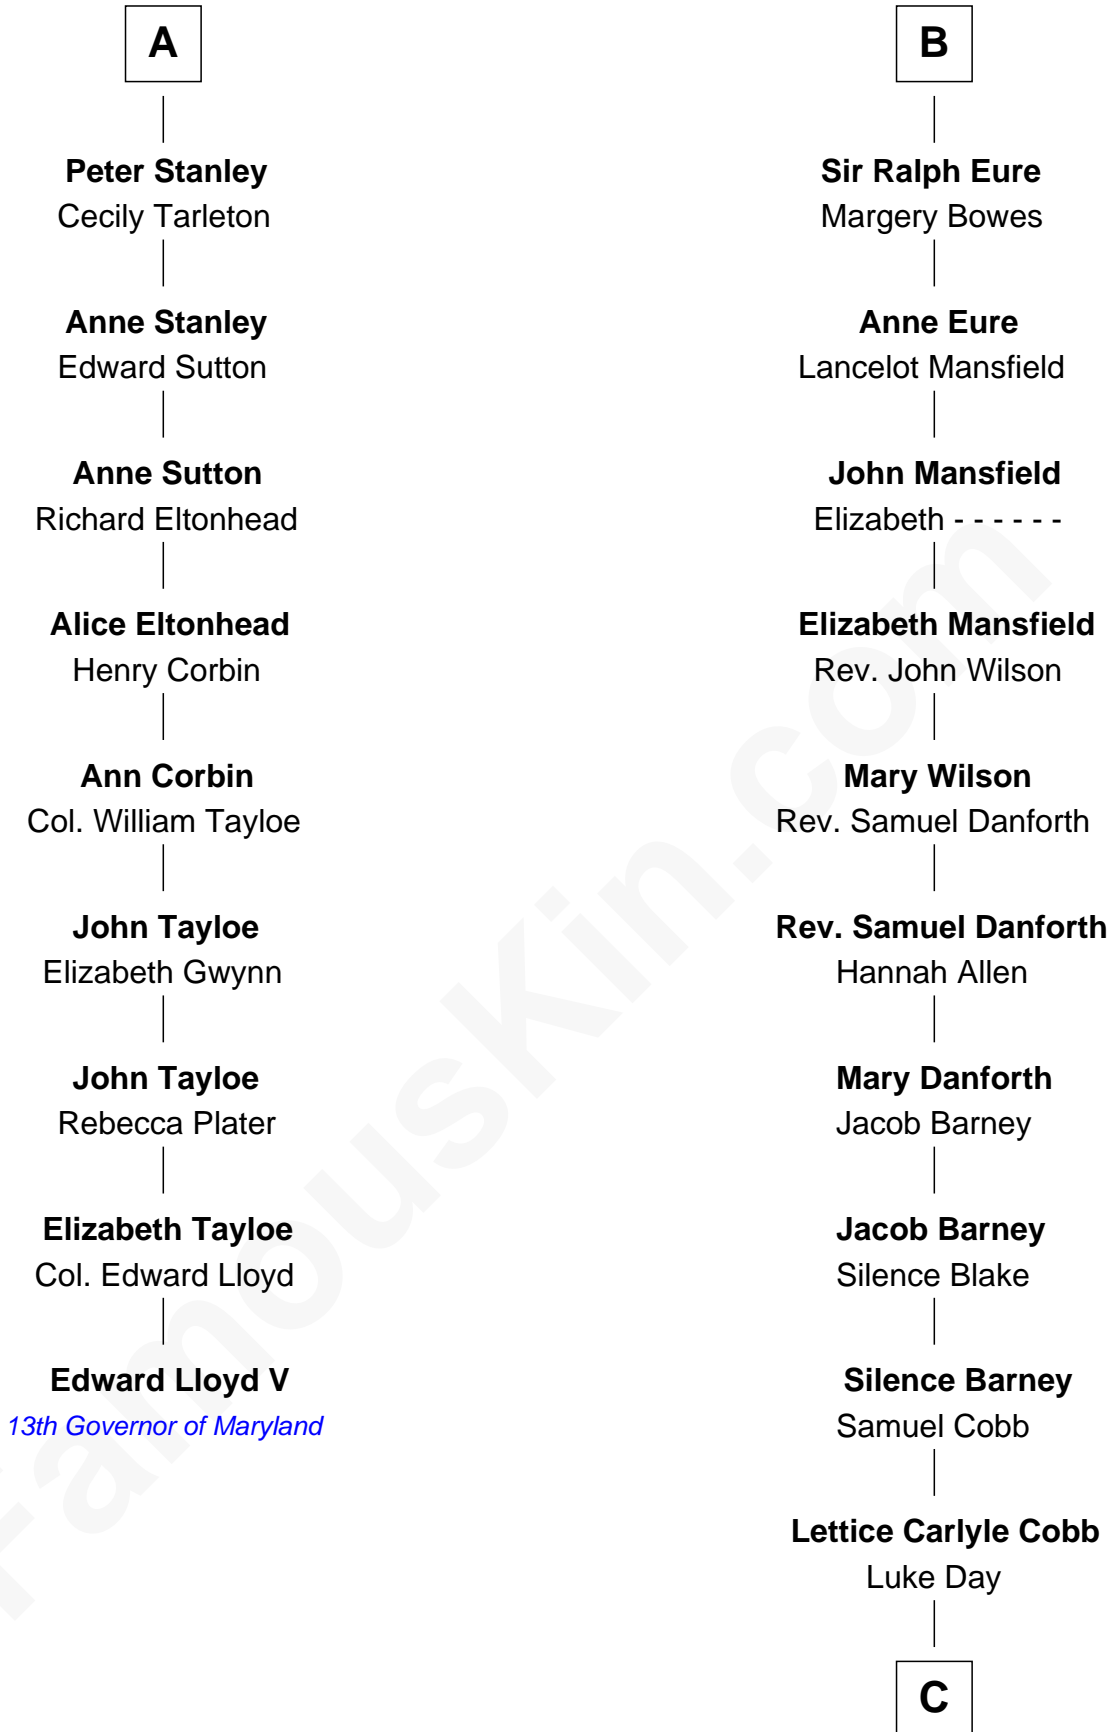

# FamousKin.com Relationship Chart of

**Edward Lloyd V**

*13th Governor of Maryland*

15th cousin 5 times removed of

**Sandra Day O'Connor**

*First Female U.S. Supreme Court Justice*

**Ralph de Stafford**

*with wife  
Katherine de Hastang*

*with wife  
Margaret de Audley*

**C**

—  
**Hollis Day**

Eliza L. Flanders

—  
**Henry Clay Day**

Alice Edith Hilton

—  
**Henry R. Day**

Ada Mae Wilkey