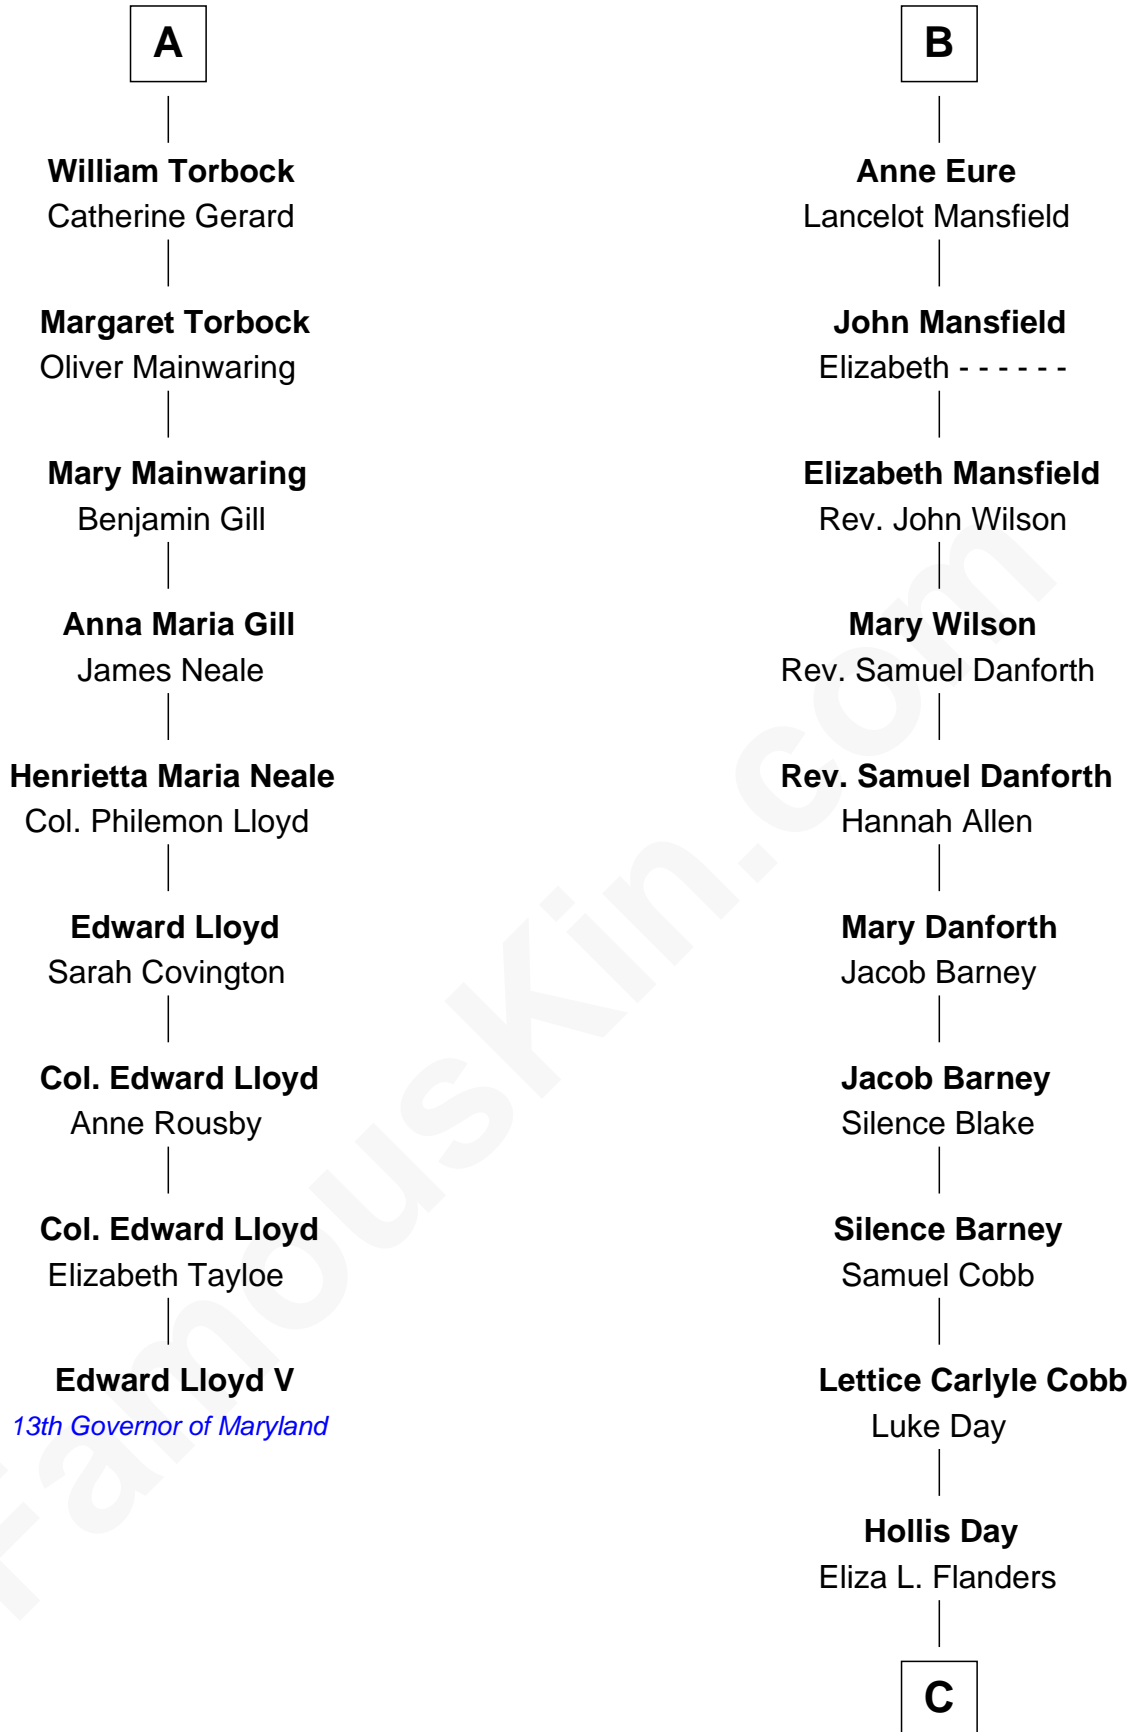

# FamousKin.com Relationship Chart of

**Edward Lloyd V**

*13th Governor of Maryland*

15th cousin 4 times removed of

**Sandra Day O'Connor**

*First Female U.S. Supreme Court Justice*

**Edmund Fitzalan**

Alice de Warenne

**Richard Fitzalan**  
Eleanor Plantagenet

**Sir Richard Fitzalan**  
Elizabeth de Bohun

**Elizabeth Fitzalan**  
Sir Robert Goushill

**Joan Goushill**  
Sir Thomas Stanley

**Sir John Stanley**  
Elizabeth Weever

**Margery Stanley**  
Sir William Torbock

**Thomas Torbock**  
Elizabeth Moore

**A**

**Aline Fitzalan**

Sir Roger le Strange

**Lucy le Strange**  
Sir William Willoughby

**Margery Willoughby**  
Sir William FitzHugh

**Maud FitzHugh**  
Sir William Bowes

**Sir Ralph Bowes**  
Margery Conyers

**Sir Ralph Bowes**  
Elizabeth Clifford

**Margery Bowes**  
Sir Ralph Eure

**B**

**C**

**Henry Clay Day**  
Alice Edith Hilton

**Henry R. Day**  
Ada Mae Wilkey