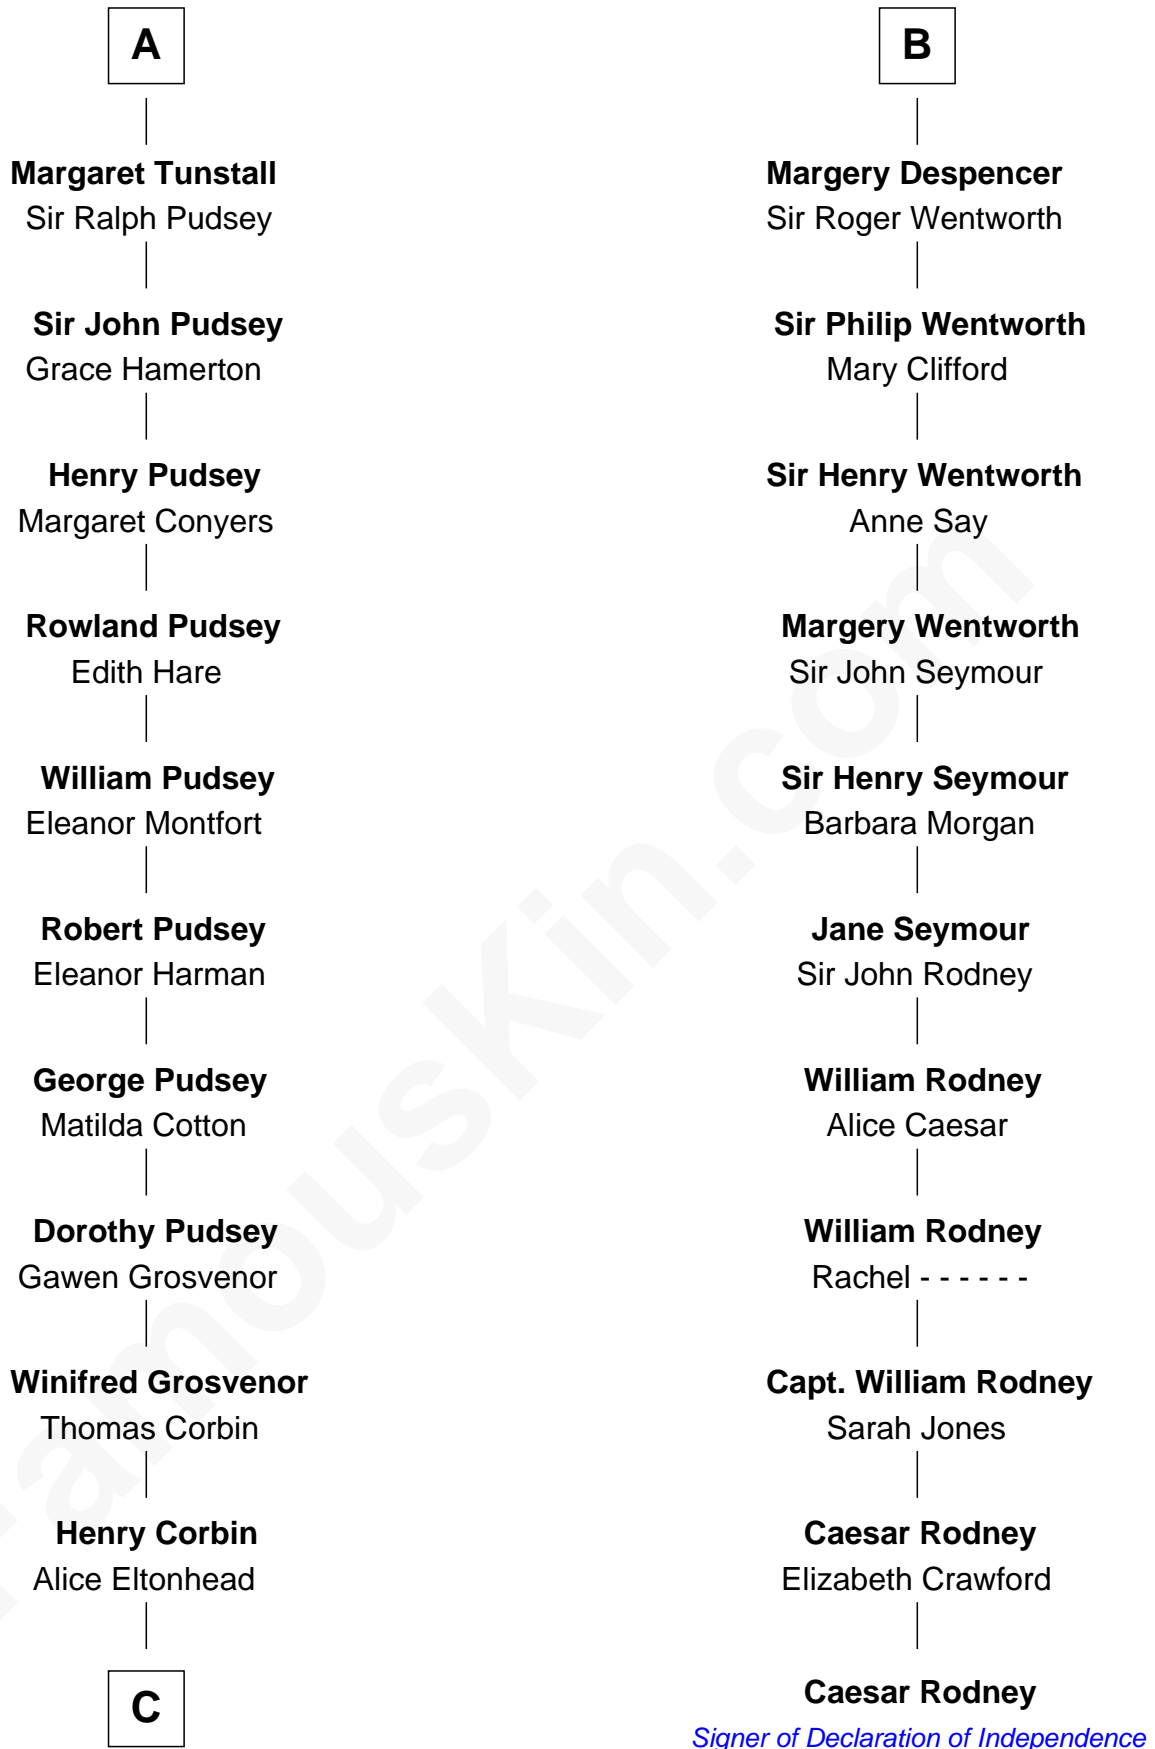

FamousKin.com Relationship Chart of

Edward Lloyd V

13th Governor of Maryland

17th cousin 4 times removed of

Caesar Rodney

Signer of the Declaration of Independence

C

—
Ann Corbin
Col. William Tayloe

—
John Tayloe
Elizabeth Gwynn

—
John Tayloe
Rebecca Plater

—
Elizabeth Tayloe
Col. Edward Lloyd

—
Edward Lloyd V
13th Governor of Maryland

FamousKin.com