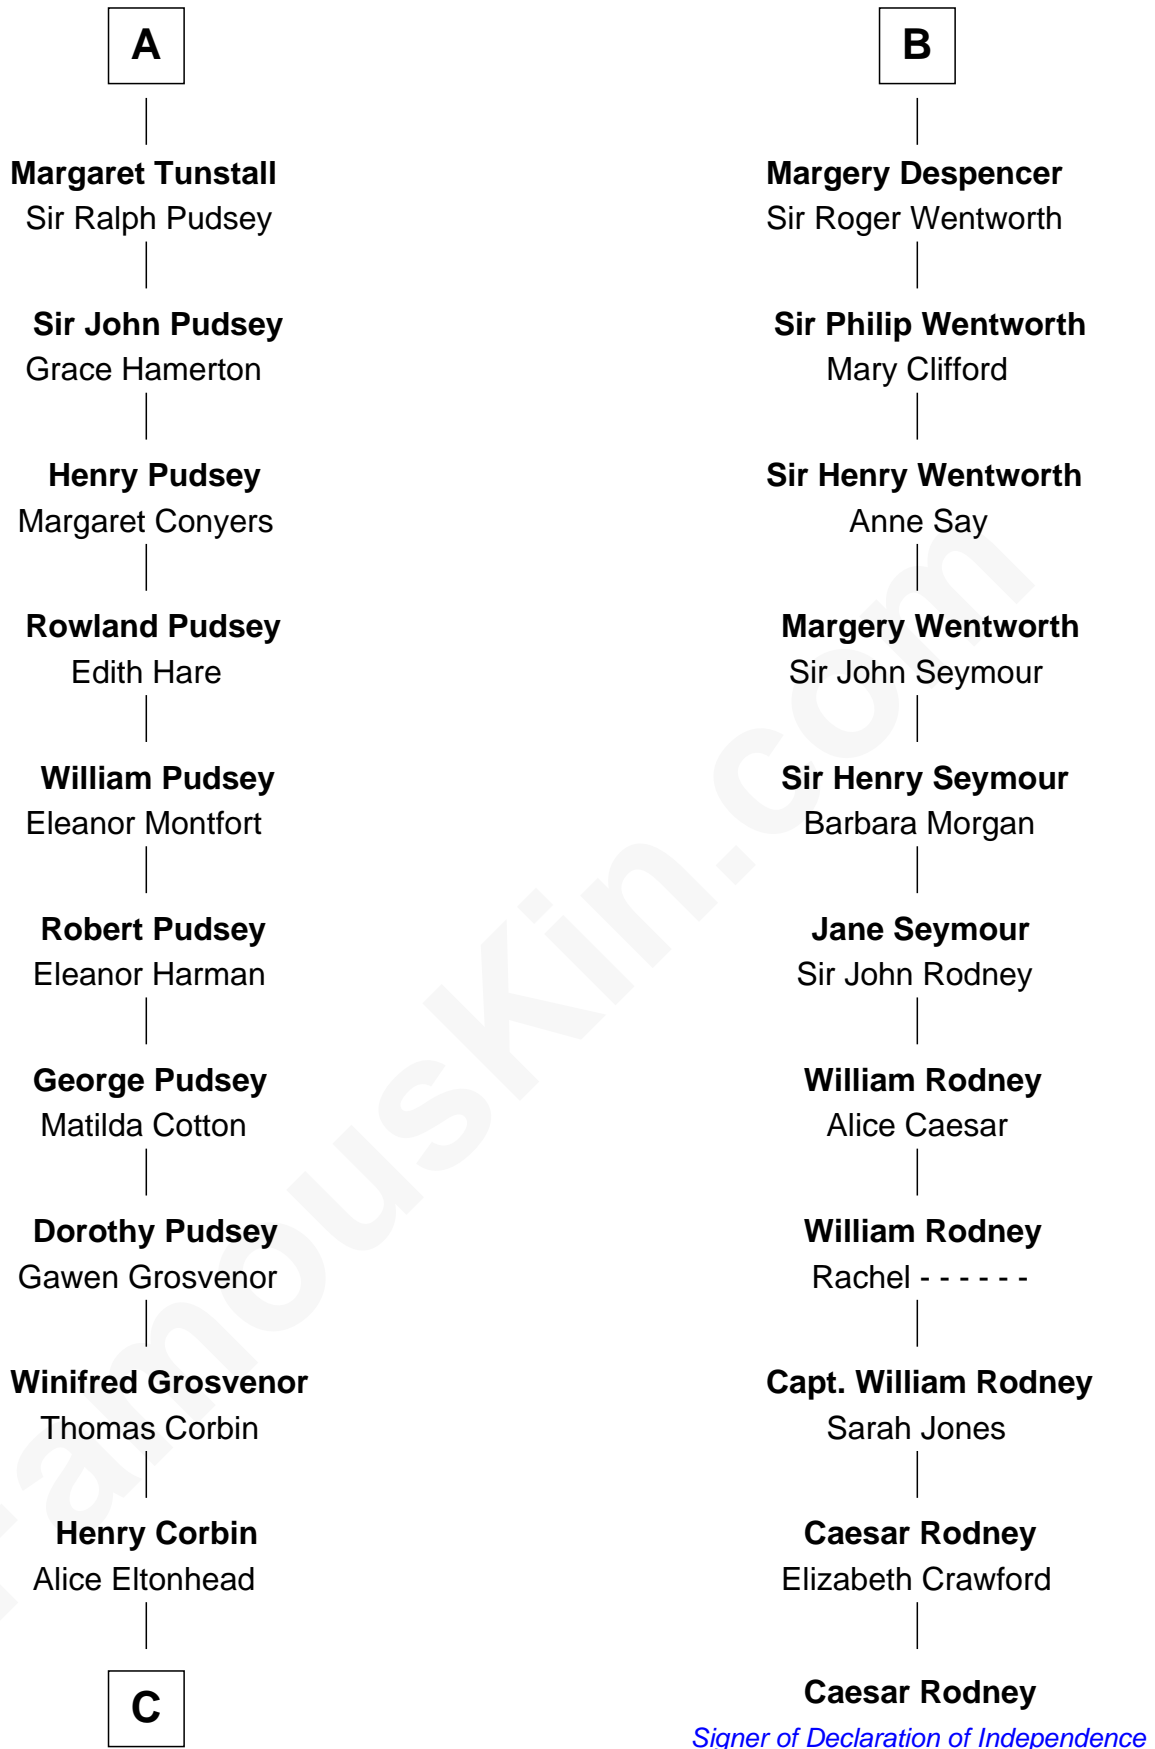

# FamousKin.com Relationship Chart of

**Edward Lloyd V**

*13th Governor of Maryland*

17th cousin 4 times removed of

**Caesar Rodney**

*Signer of the Declaration of Independence*

**Reginald FitzPiers**

**C**

—  
**Ann Corbin**  
Col. William Tayloe

—  
**John Tayloe**  
Elizabeth Gwynn

—  
**John Tayloe**  
Rebecca Plater

—  
**Elizabeth Tayloe**  
Col. Edward Lloyd

—  
**Edward Lloyd V**  
*13th Governor of Maryland*