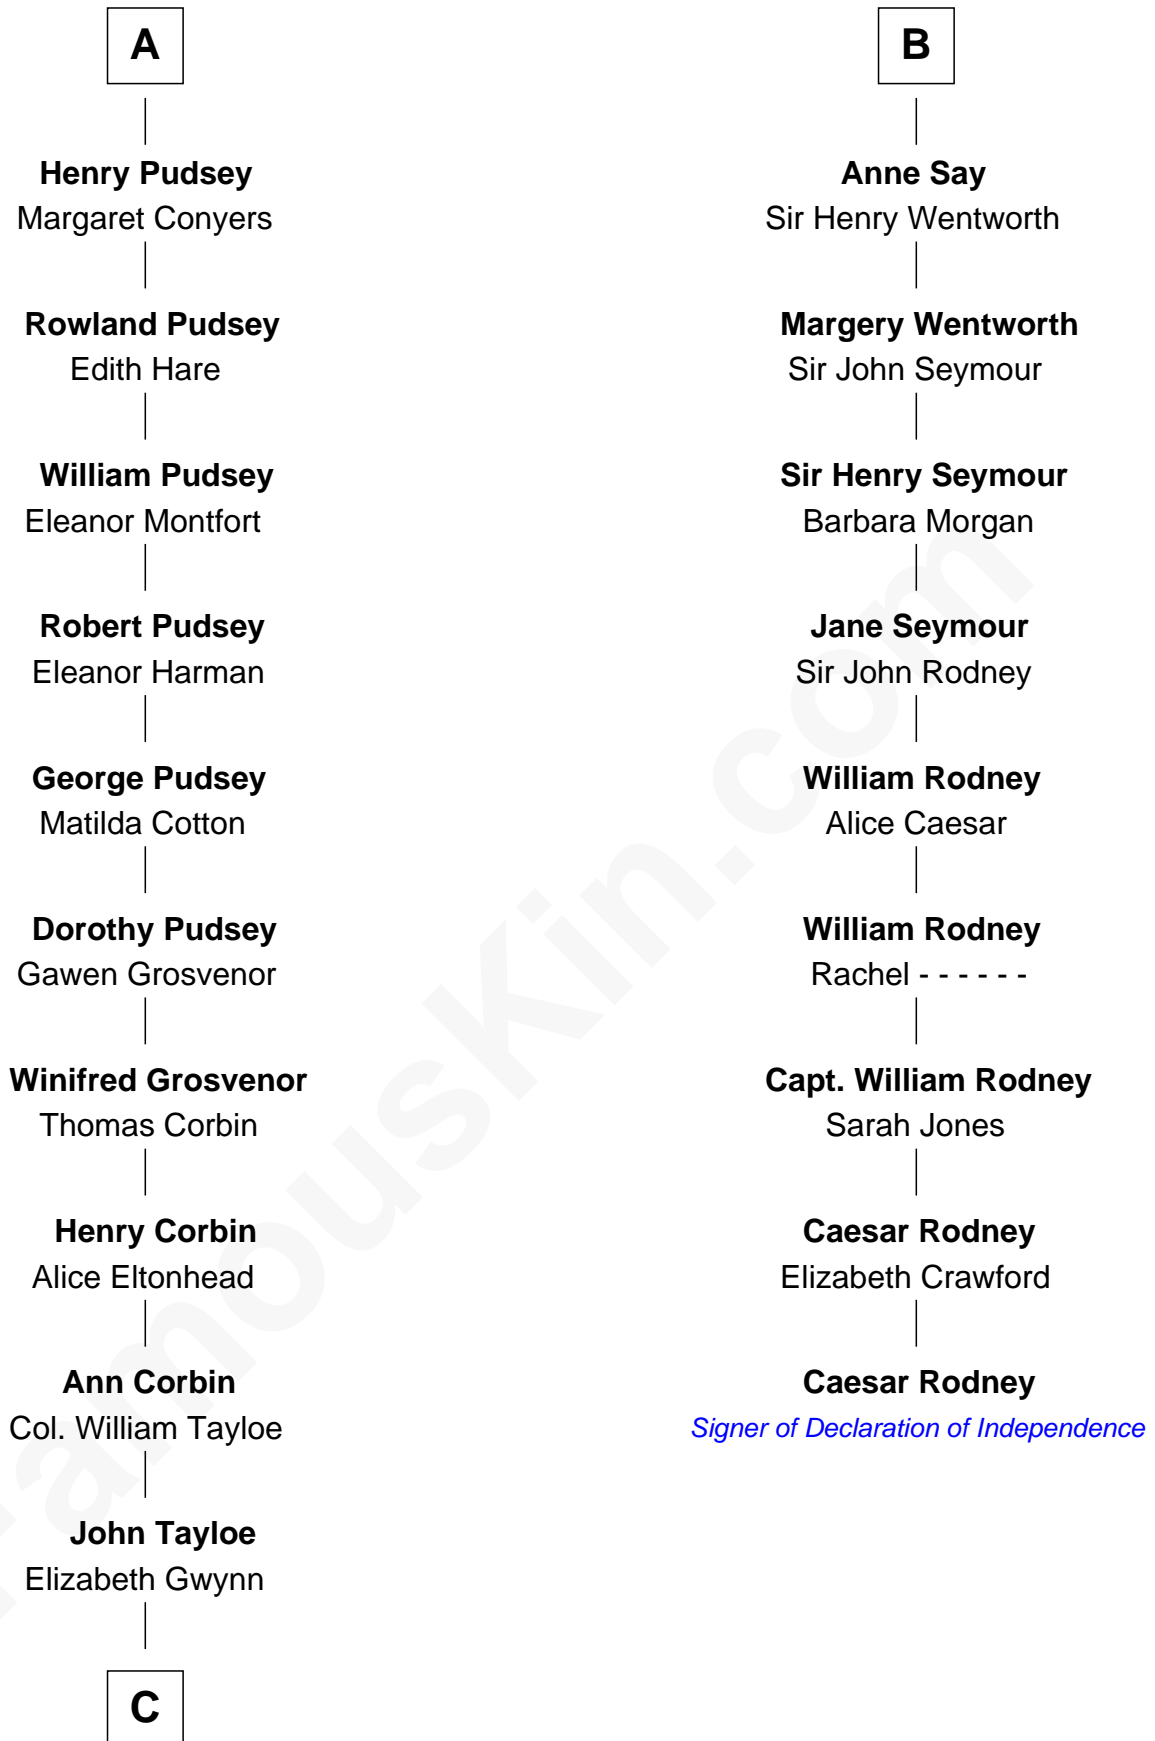

FamousKin.com Relationship Chart of

Edward Lloyd V

13th Governor of Maryland

15th cousin 4 times removed of

Caesar Rodney

Signer of the Declaration of Independence

C

—
John Tayloe
Rebecca Plater

—
Elizabeth Tayloe
Col. Edward Lloyd

—
Edward Lloyd V
13th Governor of Maryland

FamousKin.com