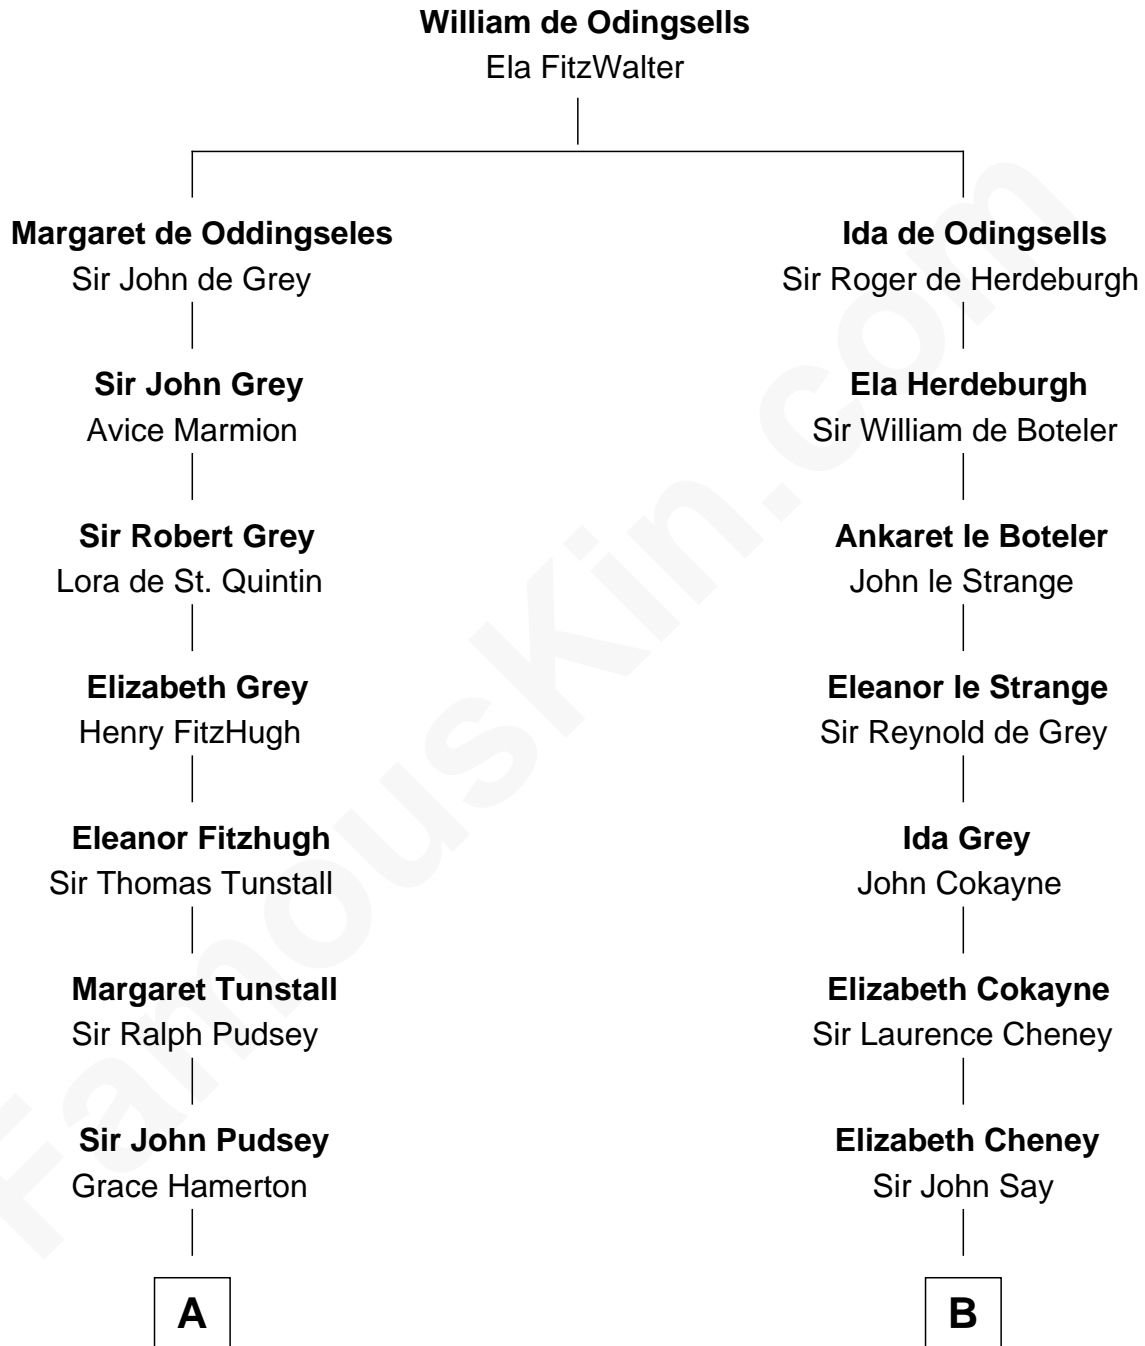

FamousKin.com Relationship Chart of

Edward Lloyd V

13th Governor of Maryland

15th cousin 4 times removed of

Caesar Rodney

Signer of the Declaration of Independence

C

—
John Tayloe
Rebecca Plater

—
Elizabeth Tayloe
Col. Edward Lloyd

—
Edward Lloyd V
13th Governor of Maryland

FamousKin.com