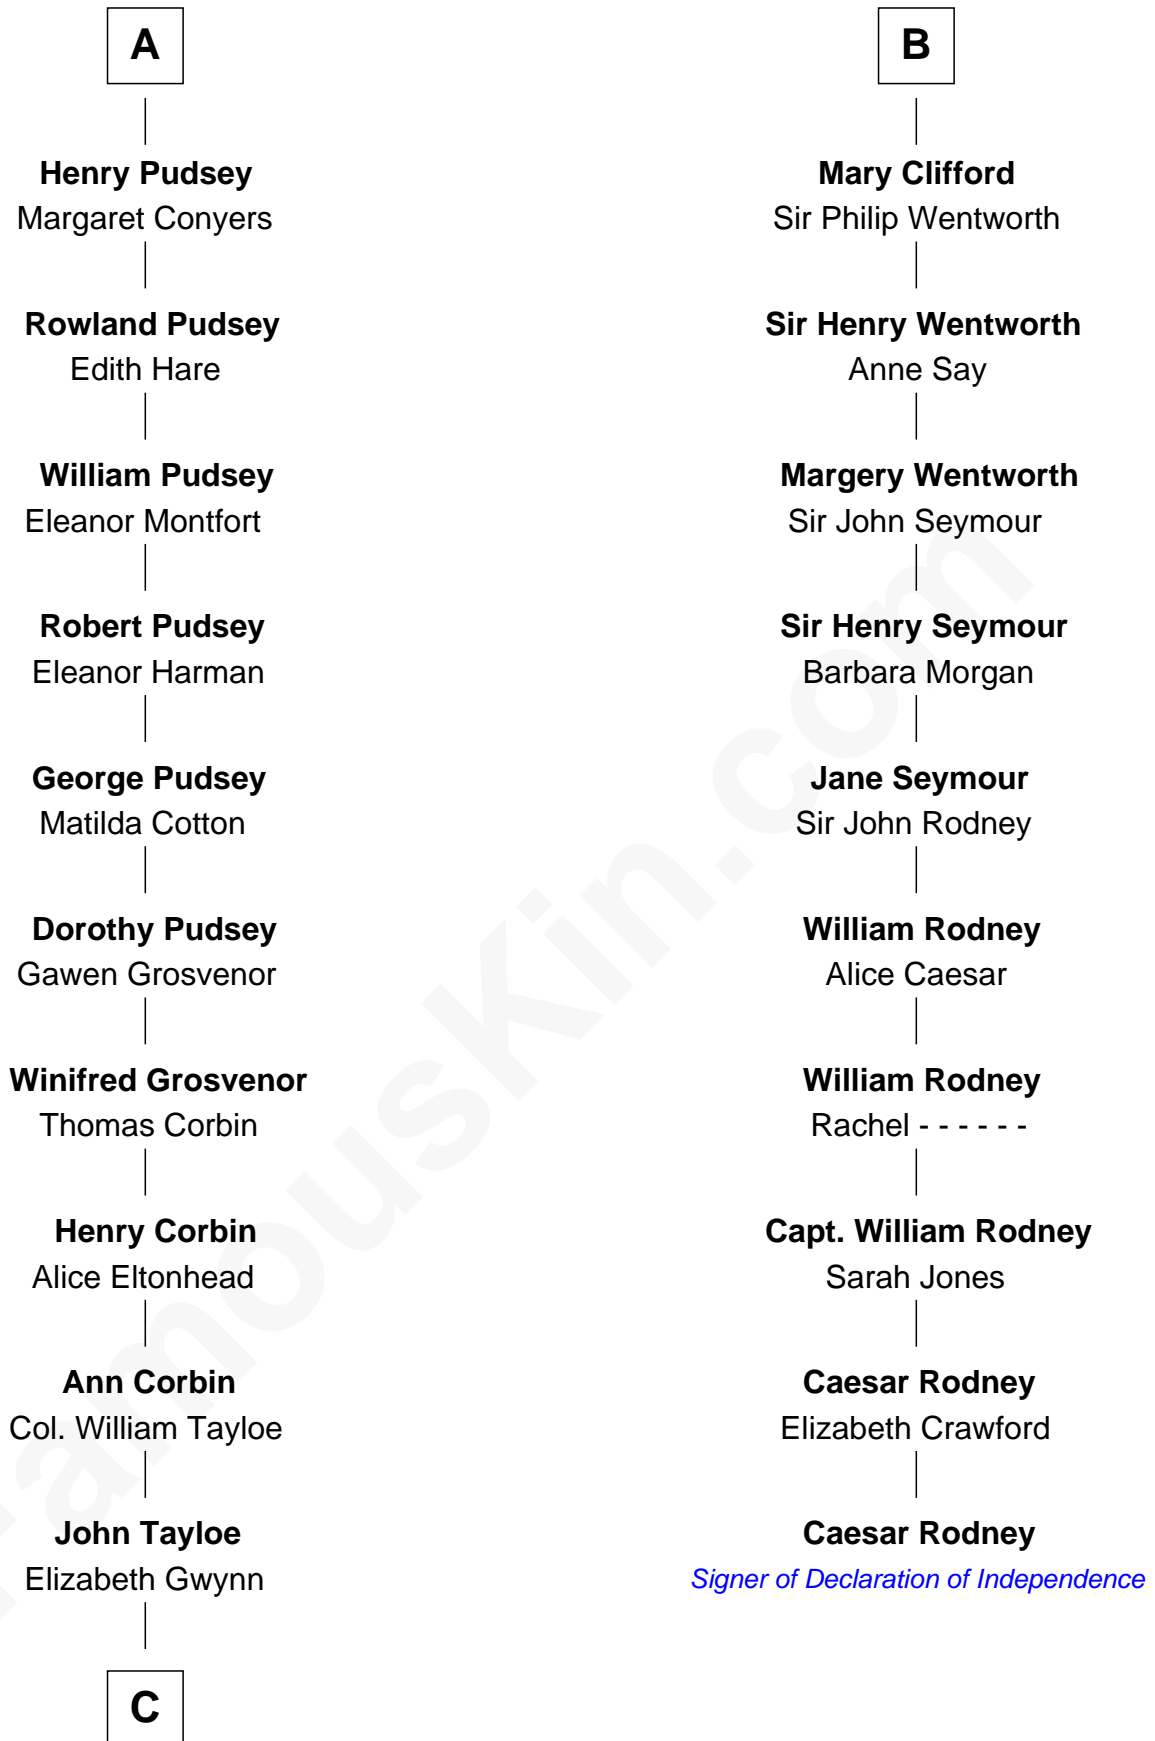

# FamousKin.com Relationship Chart of

**Edward Lloyd V**

*13th Governor of Maryland*

16th cousin 3 times removed of

**Caesar Rodney**

*Signer of the Declaration of Independence*

**John Fitz Robert**

Ada de Baliol

**C**

—  
**John Tayloe**  
Rebecca Plater

—  
**Elizabeth Tayloe**  
Col. Edward Lloyd

—  
**Edward Lloyd V**  
*13th Governor of Maryland*

FamousKin.com