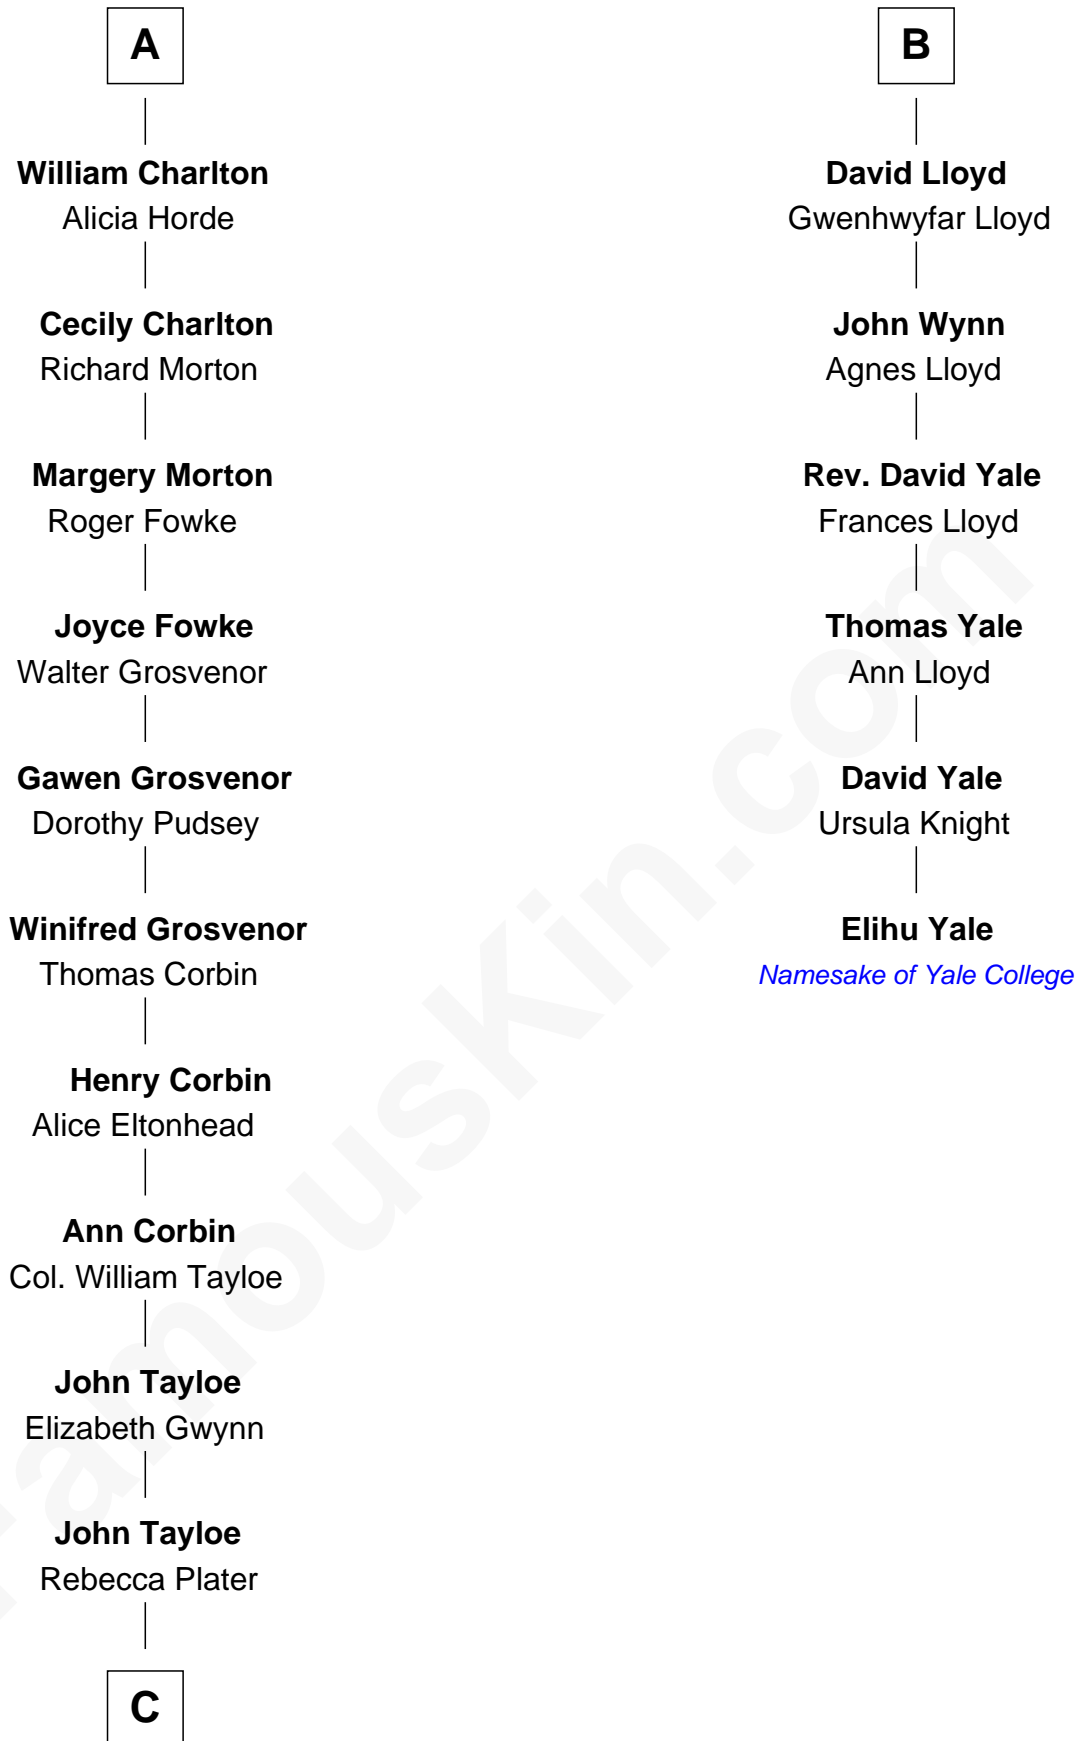

# FamousKin.com Relationship Chart of

**Edward Lloyd V**

*13th Governor of Maryland*

**12th cousin 6 times removed of**

**Elihu Yale**

*Benefactor and Namesake of Yale College*

**Sir Roger de Somery**

Nichole d'Aubenev

**C**

**Elizabeth Tayloe**  
Col. Edward Lloyd

**Edward Lloyd V**  
*13th Governor of Maryland*

FamousKin.com