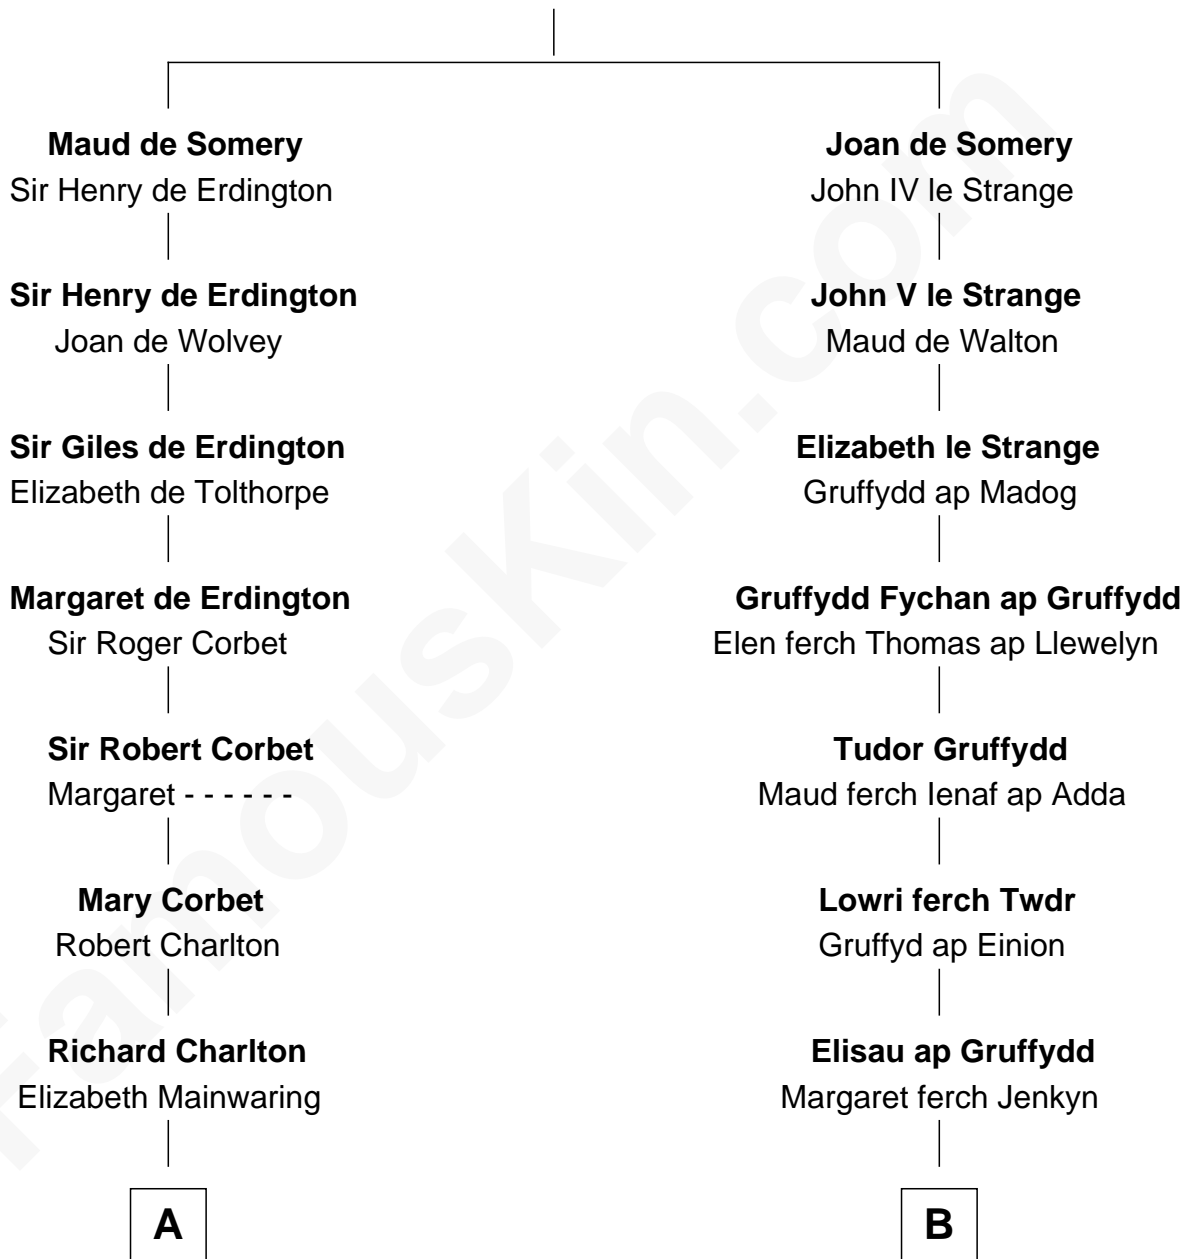

# FamousKin.com Relationship Chart of

**Edward Lloyd V**

*13th Governor of Maryland*

**12th cousin 6 times removed of**

**Elihu Yale**

*Benefactor and Namesake of Yale College*

**Sir Roger de Somery**

Nichole d'Aubenev

**C**

**Elizabeth Tayloe**  
Col. Edward Lloyd

**Edward Lloyd V**  
*13th Governor of Maryland*

FamousKin.com