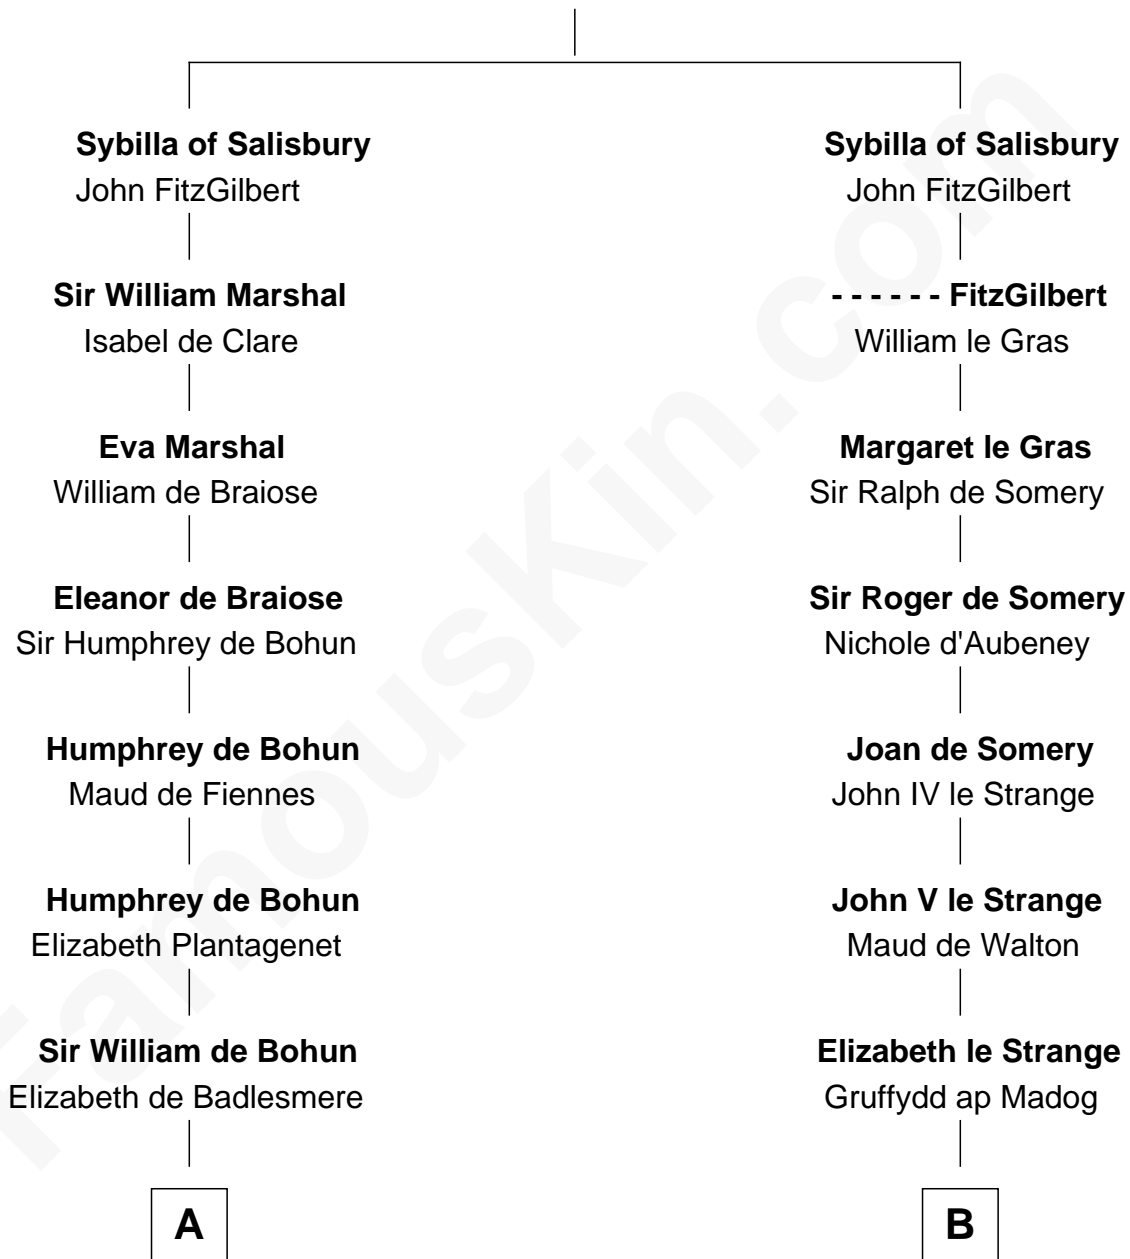

# FamousKin.com Relationship Chart of

**Edward Lloyd V**

13th Governor of Maryland

16th cousin 5 times removed of

**Elihu Yale**

Benefactor and Namesake of Yale College

Walter of Salisbury

**C**

Henrietta Maria Neale

Col. Philemon Lloyd

Edward Lloyd

Sarah Covington

Col. Edward Lloyd

Anne Rousby

Col. Edward Lloyd

Elizabeth Tayloe

Edward Lloyd V

*13th Governor of Maryland*