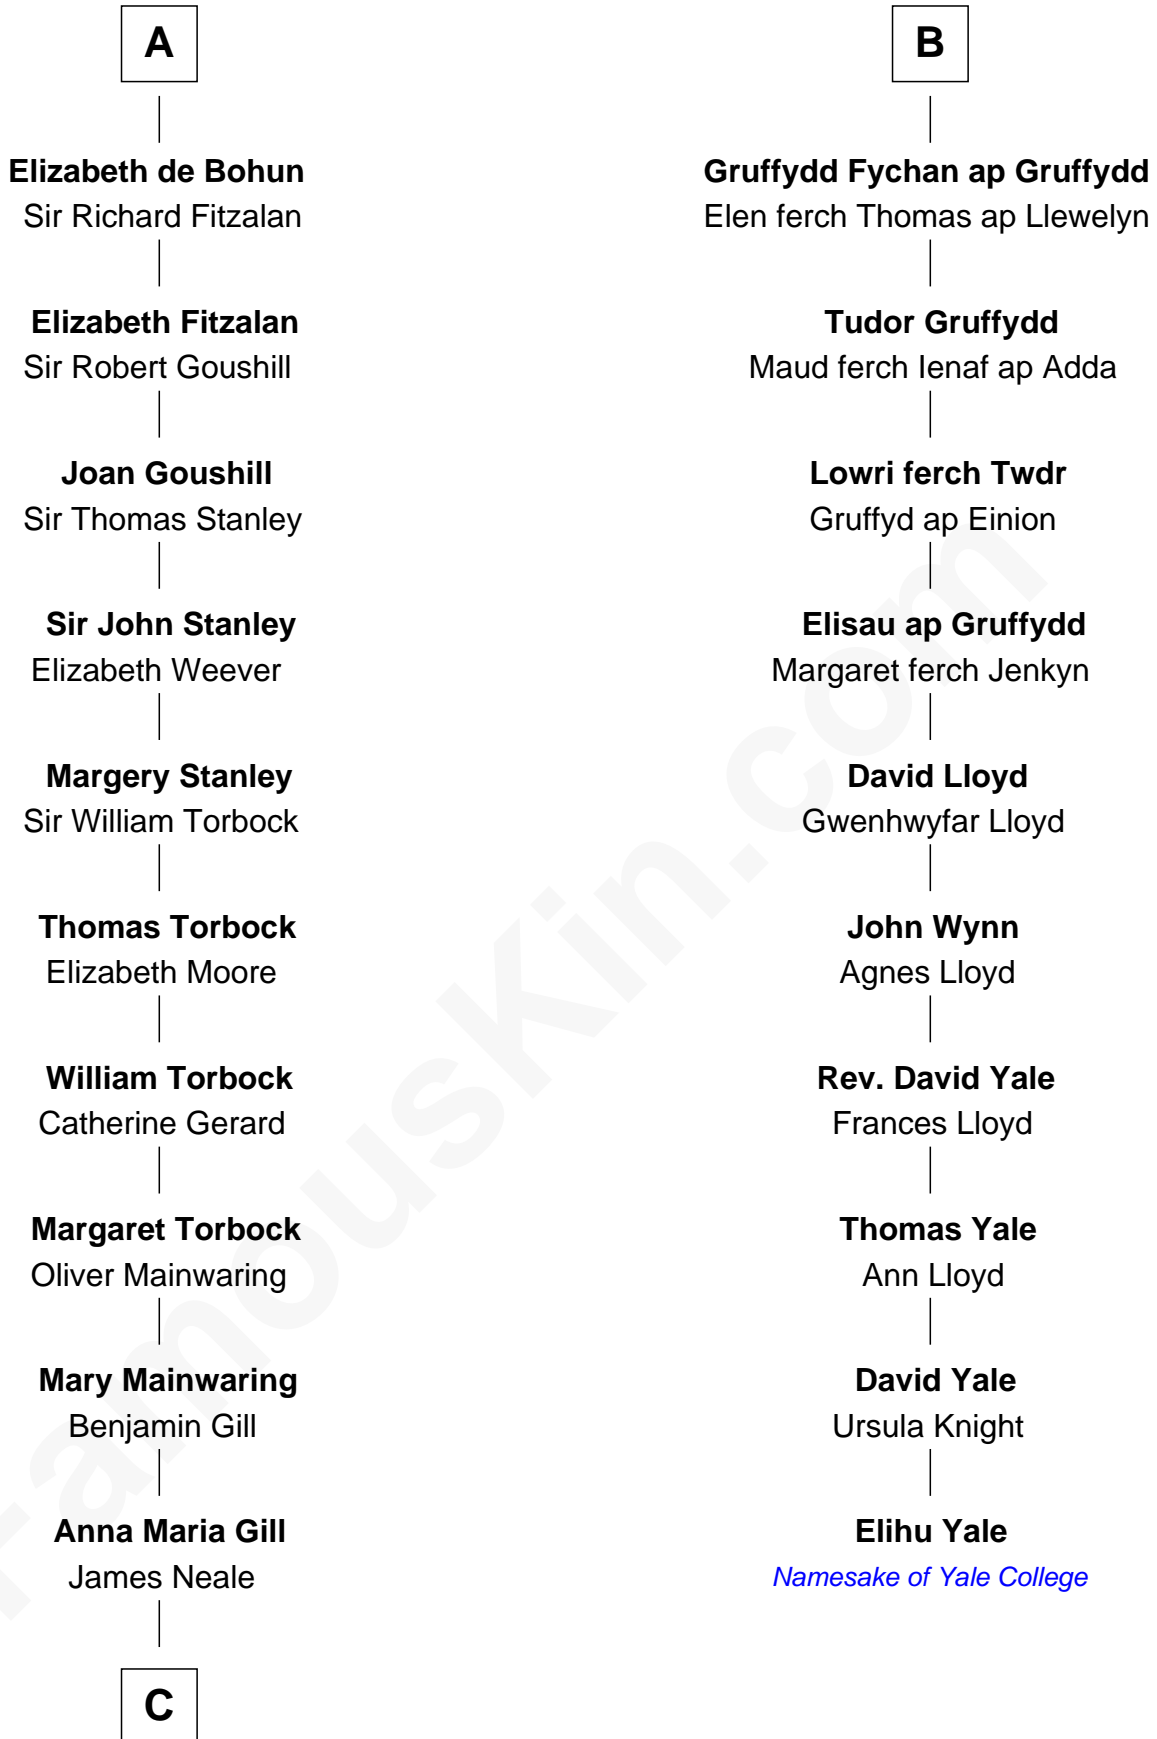

# FamousKin.com Relationship Chart of

**Edward Lloyd V**

13th Governor of Maryland

16th cousin 5 times removed of

**Elihu Yale**

Benefactor and Namesake of Yale College

Walter of Salisbury

**C**

Henrietta Maria Neale

Col. Philemon Lloyd

Edward Lloyd

Sarah Covington

Col. Edward Lloyd

Anne Rousby

Col. Edward Lloyd

Elizabeth Tayloe

Edward Lloyd V

*13th Governor of Maryland*