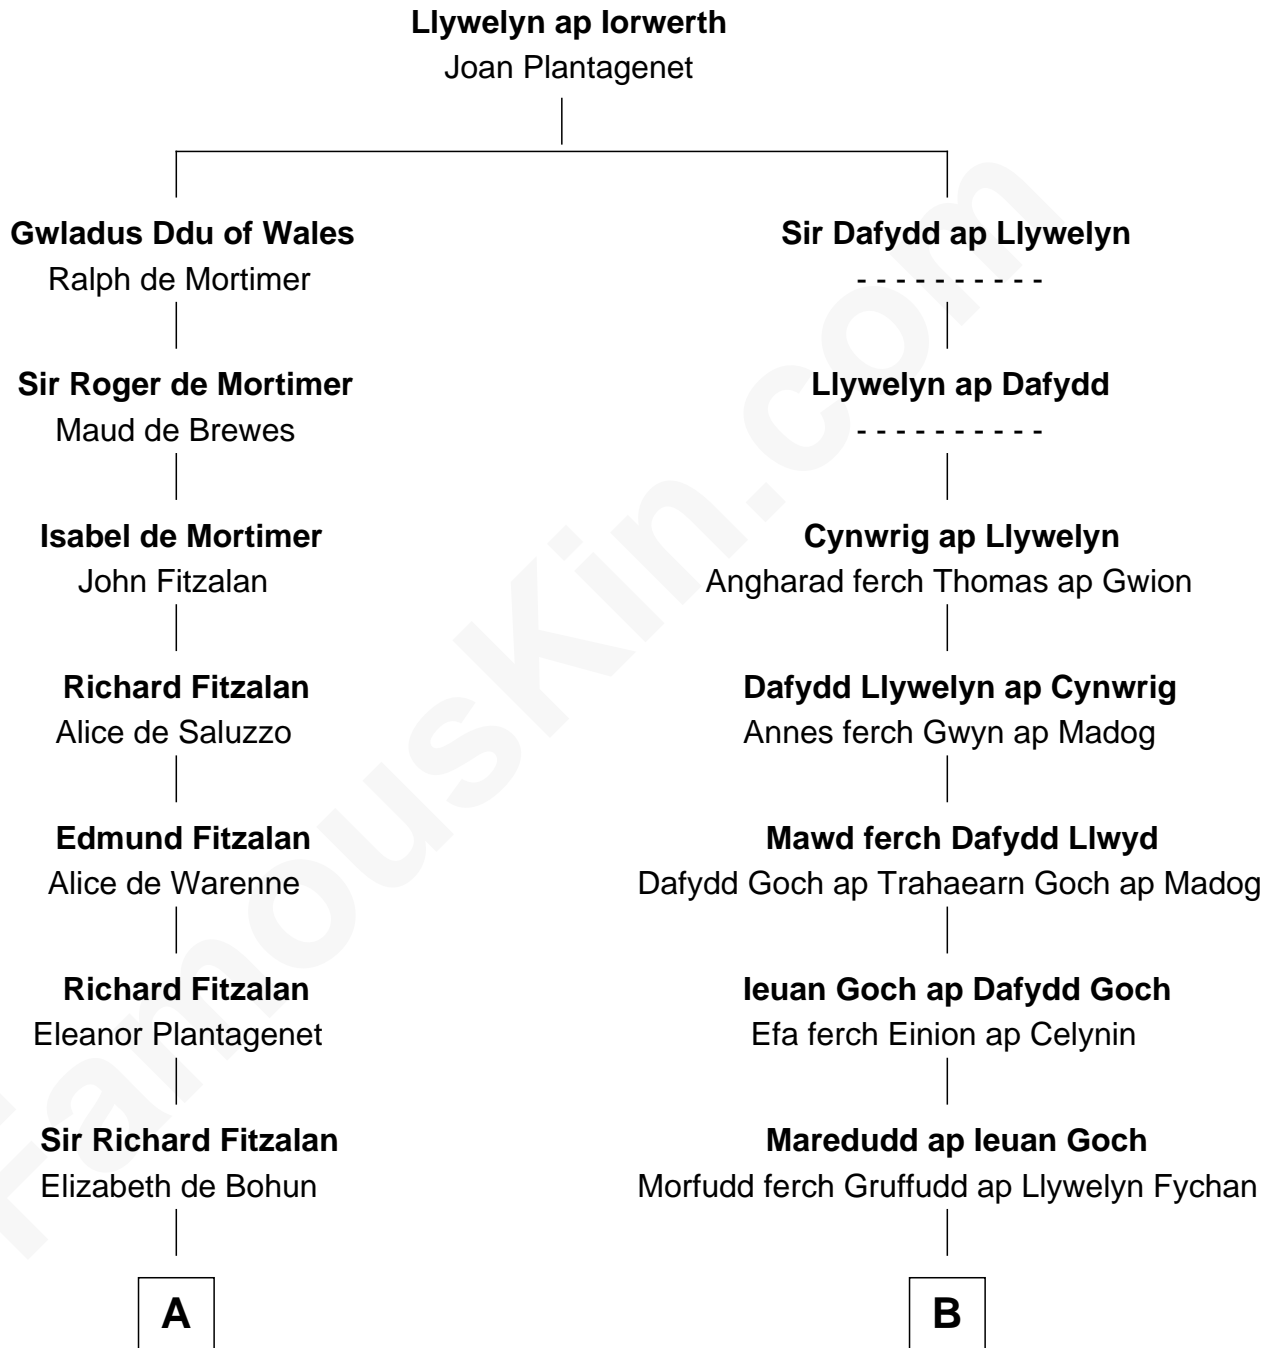

## Relationship Chart of

**Edward Lloyd V**

13th Governor of Maryland

16th cousin 4 times removed of

**Elihu Yale**

Benefactor and Namesake of Yale College

**C**

—  
**Edward Lloyd**  
Sarah Covington

—  
**Col. Edward Lloyd**  
Anne Rousby

—  
**Col. Edward Lloyd**  
Elizabeth Tayloe

—  
**Edward Lloyd V**  
*13th Governor of Maryland*

FamousKin.com