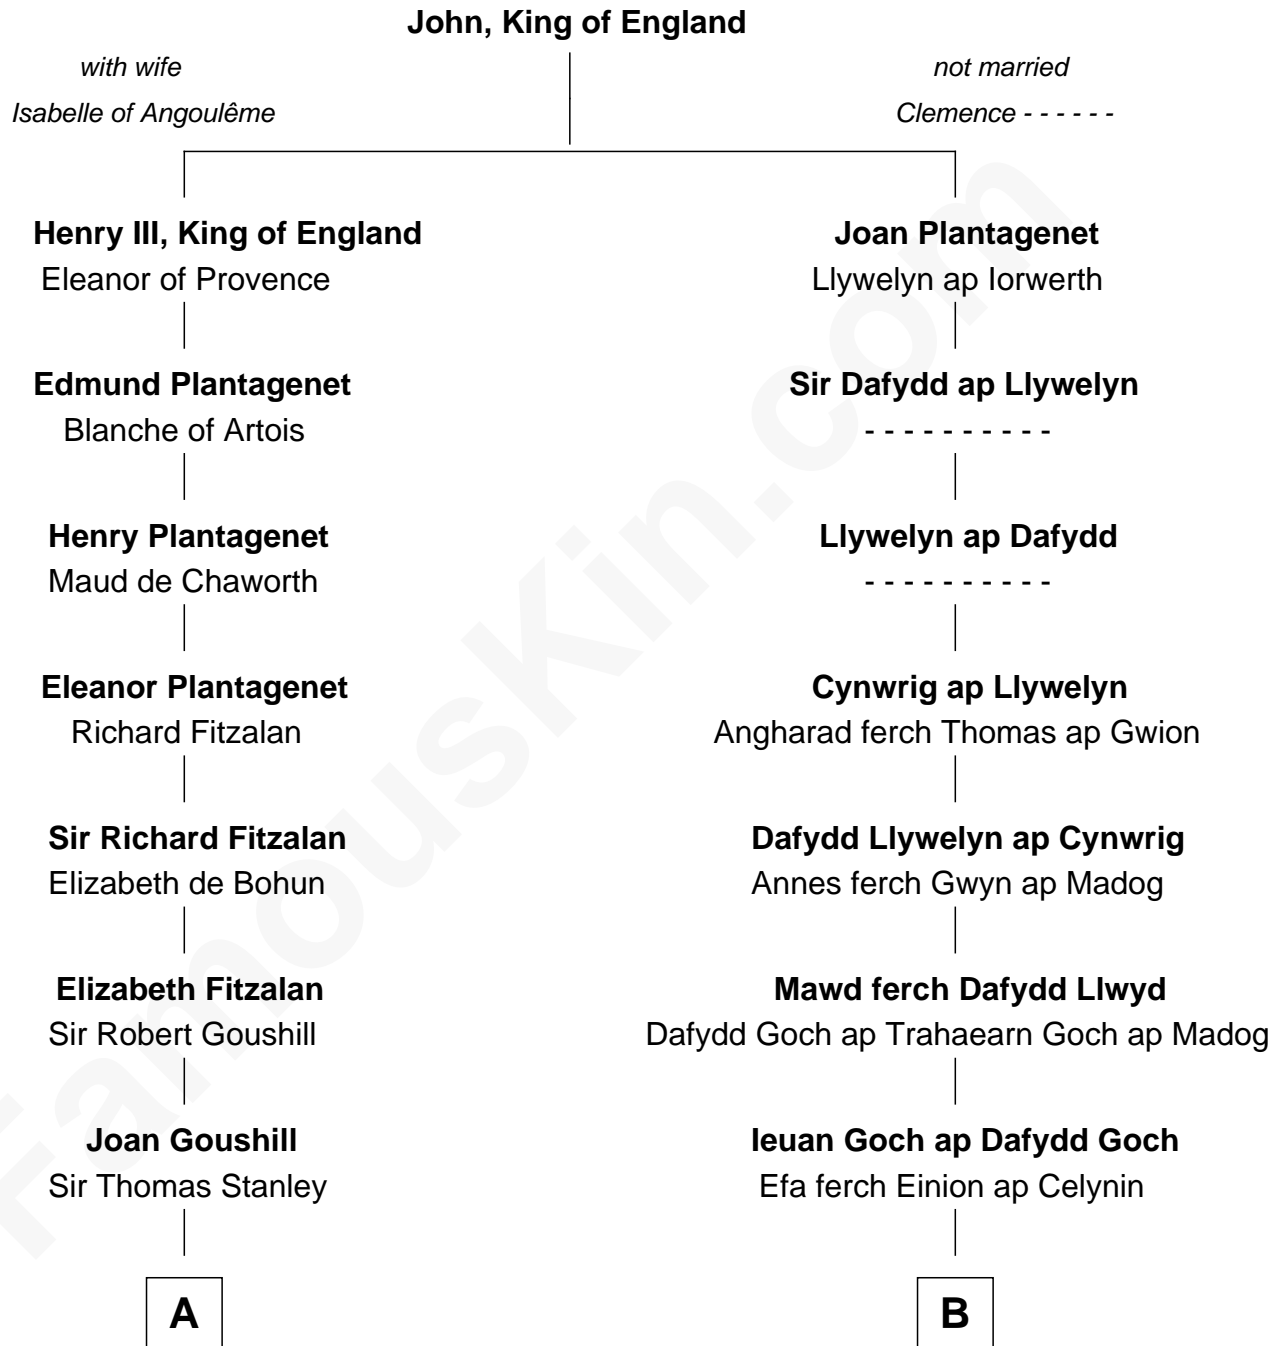

FamousKin.com Relationship Chart of

Edward Lloyd V

13th Governor of Maryland

17th cousin 1 time removed of

Elihu Yale

Benefactor and Namesake of Yale College

C

Col. Edward Lloyd

Elizabeth Tayloe

Edward Lloyd V

13th Governor of Maryland

FamousKin.com