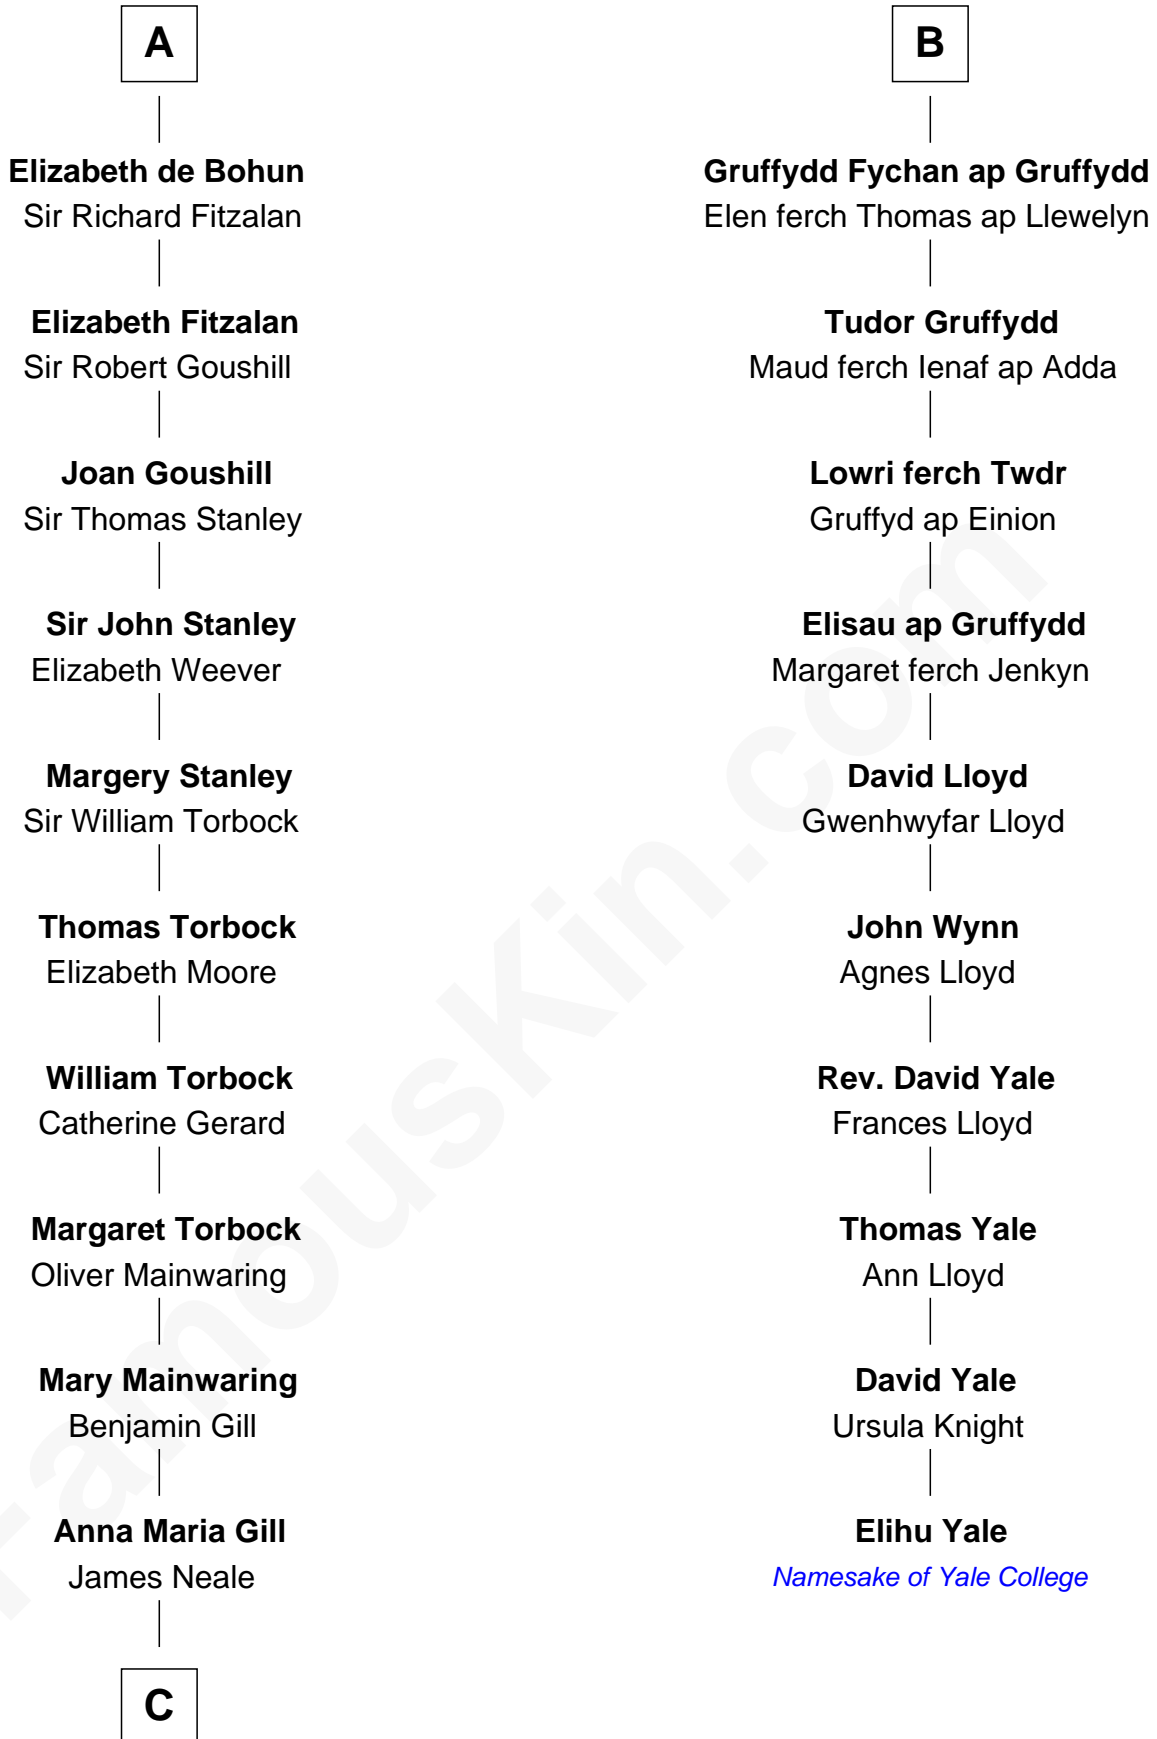

FamousKin.com Relationship Chart of

Edward Lloyd V

13th Governor of Maryland

16th cousin 5 times removed of

Elihu Yale

Benefactor and Namesake of Yale College

Robert of Gloucester

Mabel FitzHamon

C

Henrietta Maria Neale

Col. Philemon Lloyd

Edward Lloyd

Sarah Covington

Col. Edward Lloyd

Anne Rousby

Col. Edward Lloyd

Elizabeth Tayloe

Edward Lloyd V

13th Governor of Maryland