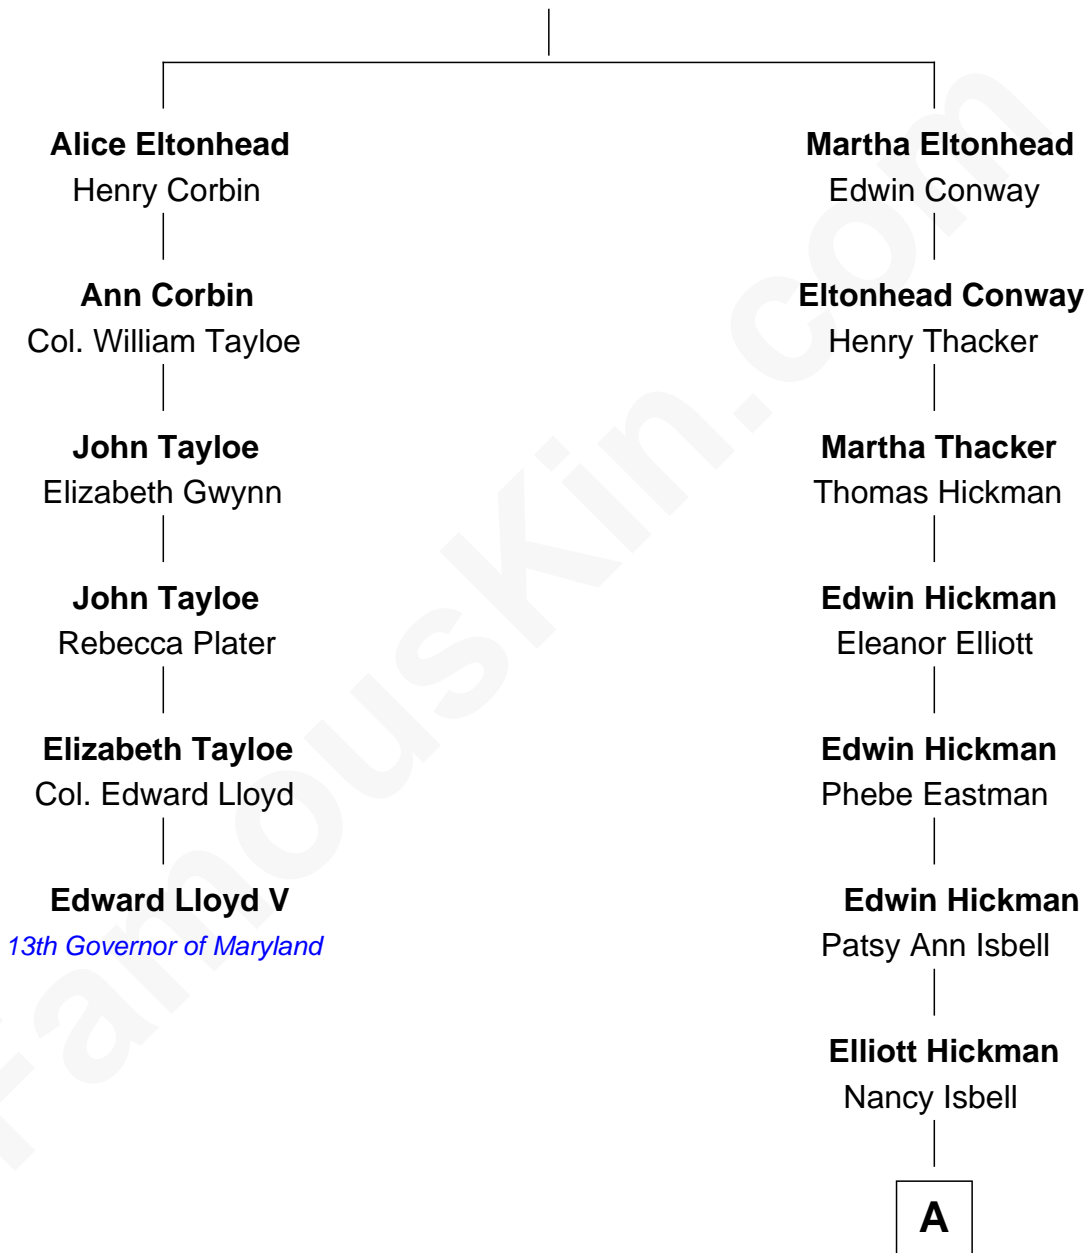

FamousKin.com Relationship Chart of

Edward Lloyd V

13th Governor of Maryland

5th cousin 8 times removed of

Brad Pitt

Movie Actor

Richard Eltonhead

Anne Sutton