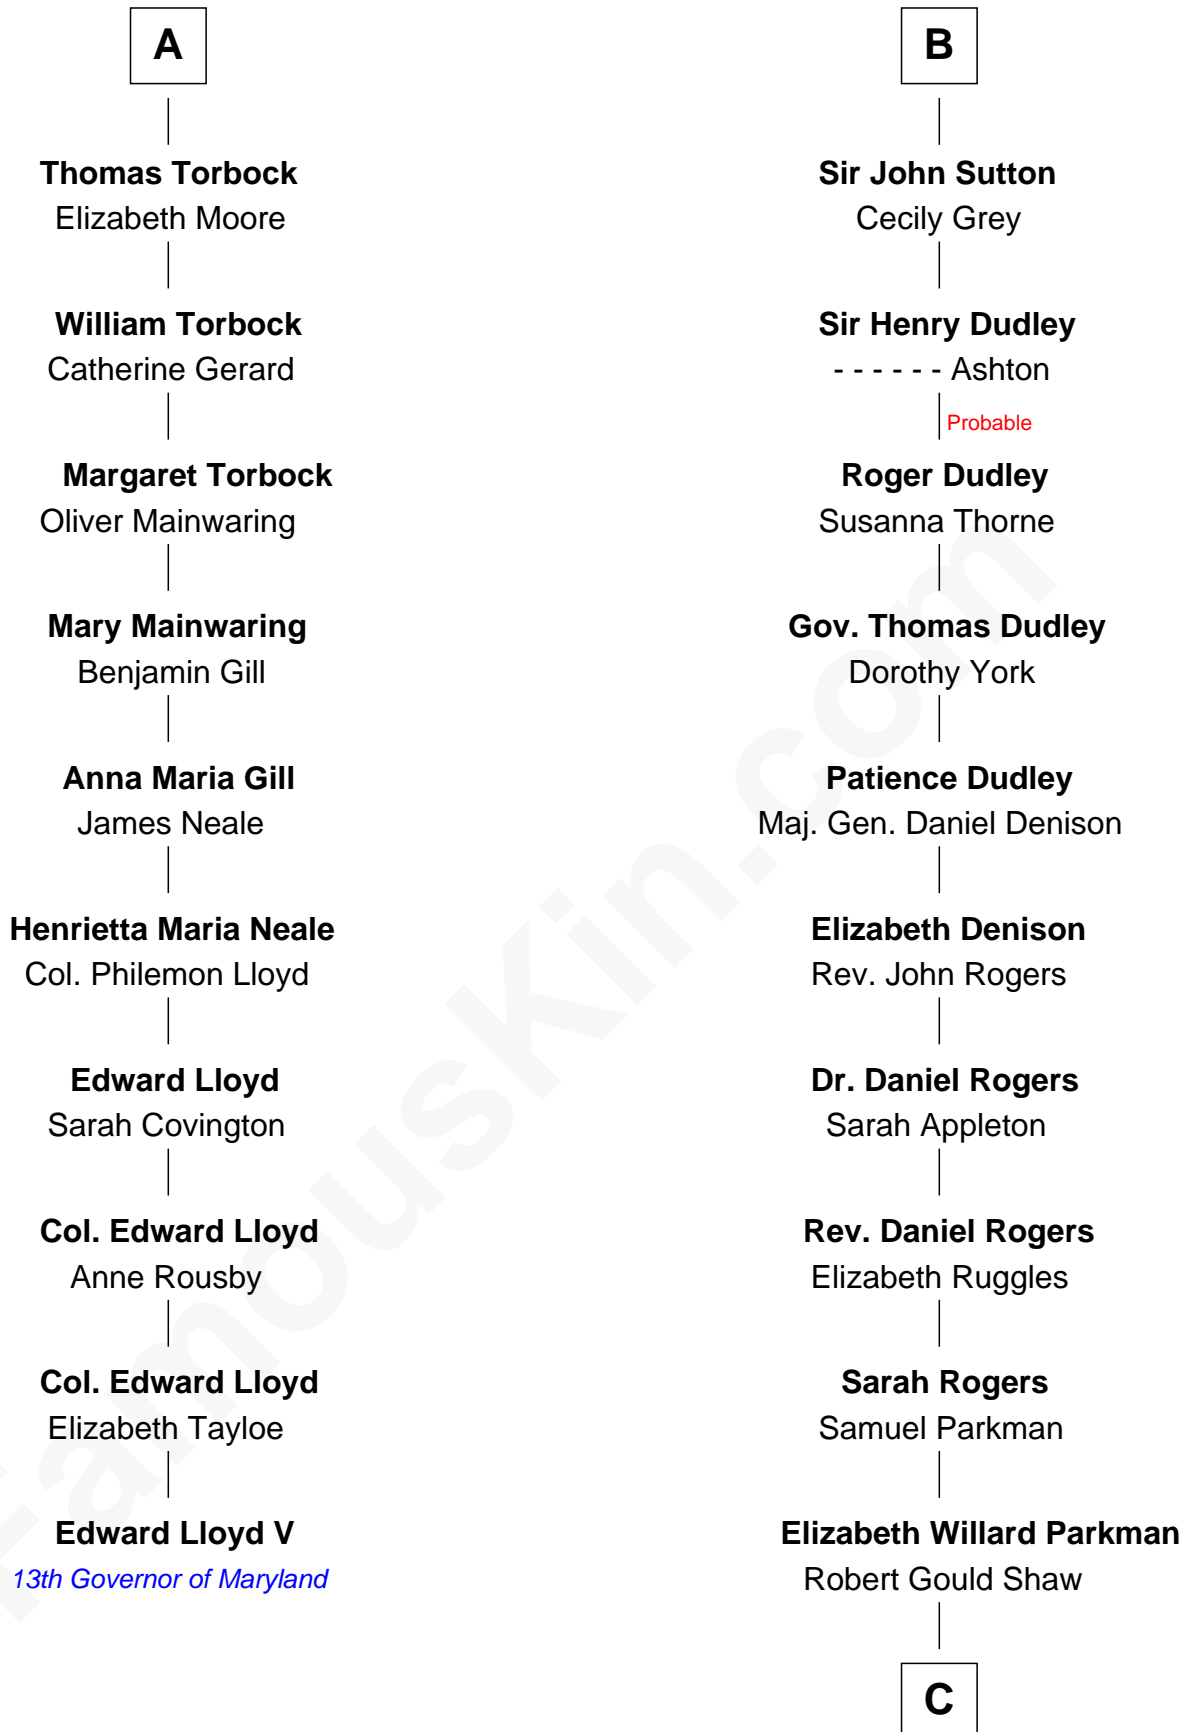

## Relationship Chart of

### Edward Lloyd V

13th Governor of Maryland

16th cousin 2 times removed of

**Colonel Robert Gould Shaw**

U.S. Civil War leader of film "Glory" fame

C

Francis George Shaw

Sarah Blake Sturgis