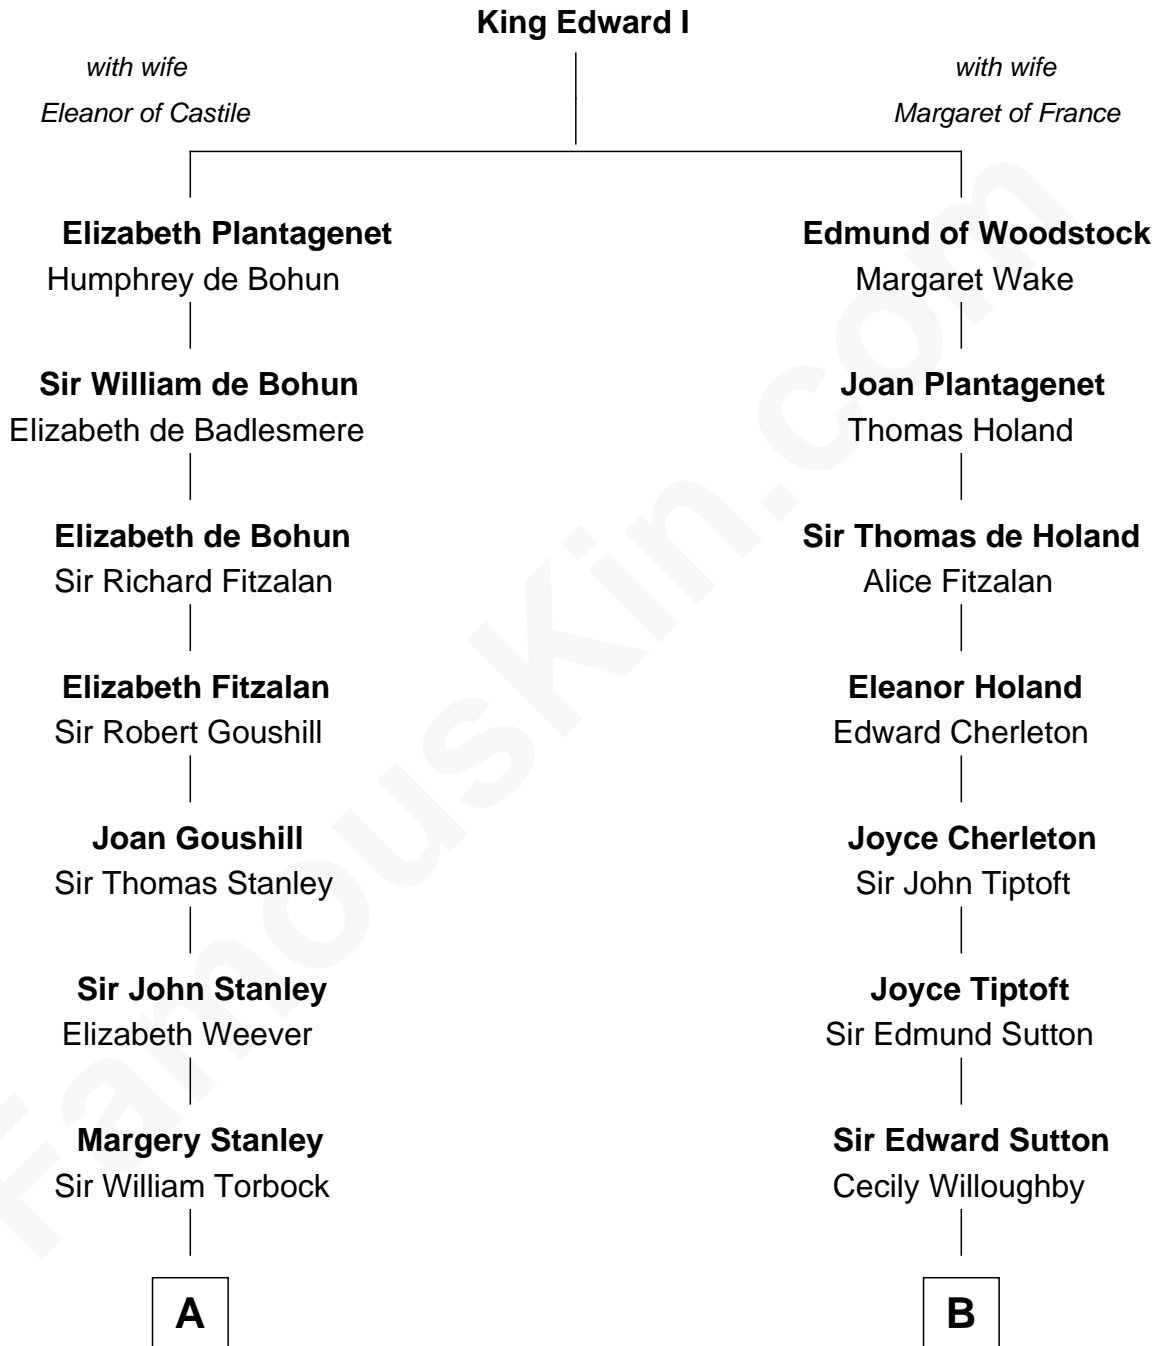

## Relationship Chart of

### Edward Lloyd V

13th Governor of Maryland

16th cousin 2 times removed of

**Colonel Robert Gould Shaw**

U.S. Civil War leader of film "Glory" fame

C

Francis George Shaw

Sarah Blake Sturgis

Colonel Robert Gould Shaw

*Main character in film "Glory"*

FamousKin.com