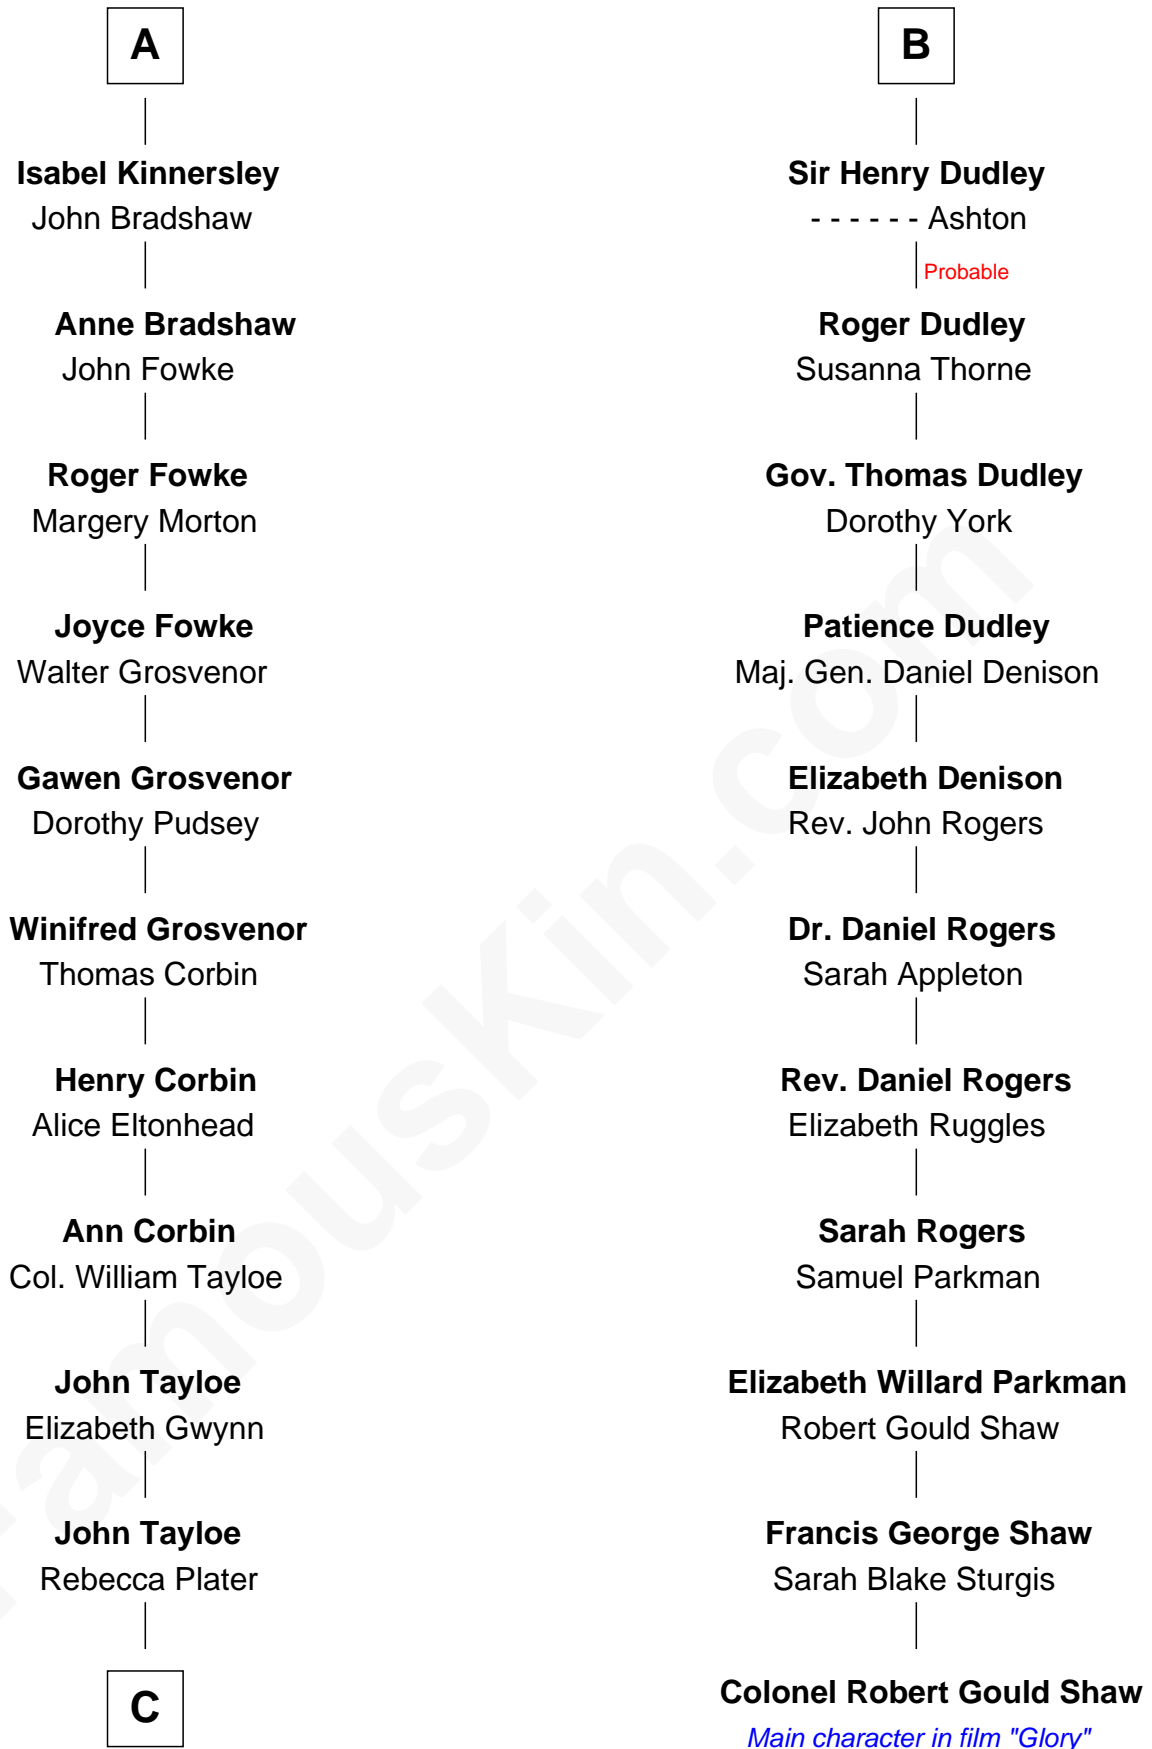

FamousKin.com

Relationship Chart of

Edward Lloyd V

13th Governor of Maryland

17th cousin 1 time removed of

Colonel Robert Gould Shaw

U.S. Civil War leader of film "Glory" fame

Sir William de Ros
Margery de Badlesmere

C

Elizabeth Tayloe
Col. Edward Lloyd

Edward Lloyd V
13th Governor of Maryland

FamousKin.com