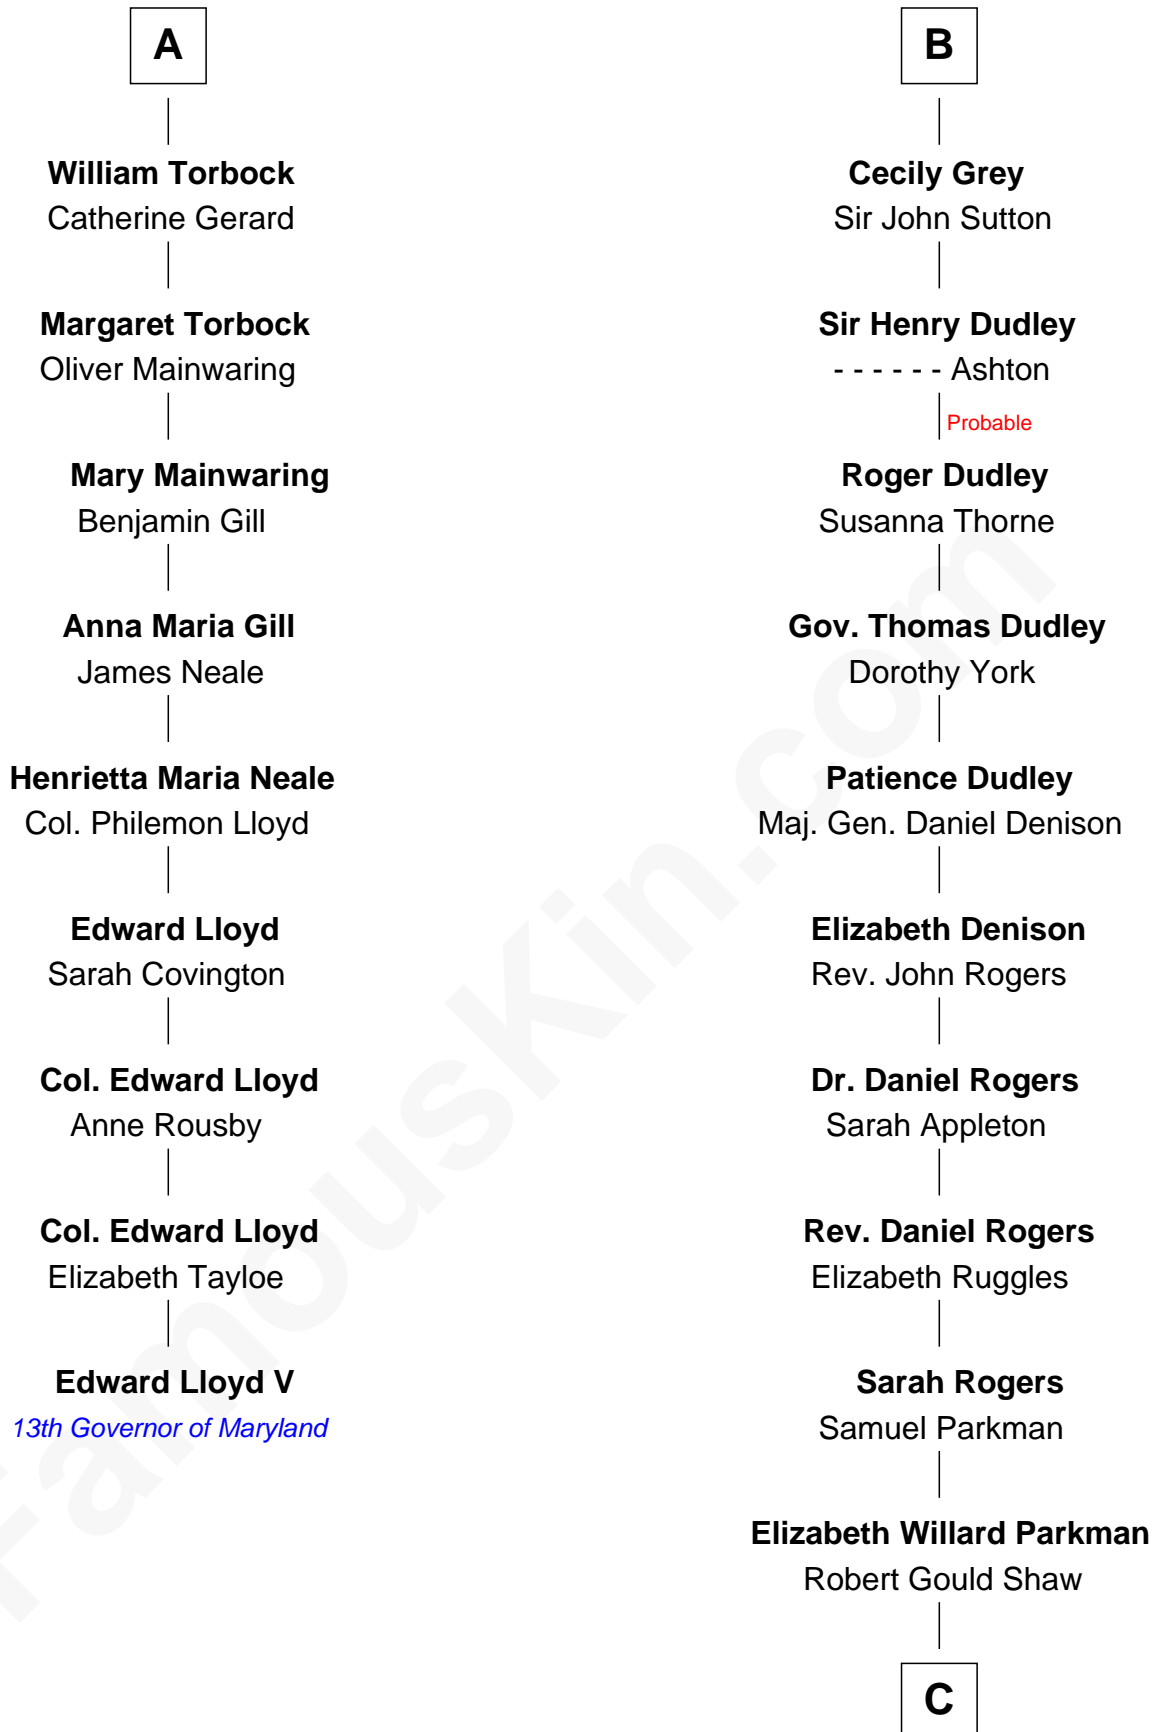

FamousKin.com

Relationship Chart of

Edward Lloyd V

13th Governor of Maryland

15th cousin 3 times removed of

Colonel Robert Gould Shaw

U.S. Civil War leader of film "Glory" fame

Bartholomew de Badlesmere

Margery de Badlesmere

Sir William de Ros

Thomas de Ros

Beatrice de Stafford

Margaret de Ros

Sir Reynold Grey

Margaret Grey

Sir William Bonville

William Bonville

Elizabeth Harington

William Bonville

Katherine Neville

Cecily Bonville

Thomas Grey

B

C

Francis George Shaw

Sarah Blake Sturgis

Colonel Robert Gould Shaw

Main character in film "Glory"

FamousKin.com