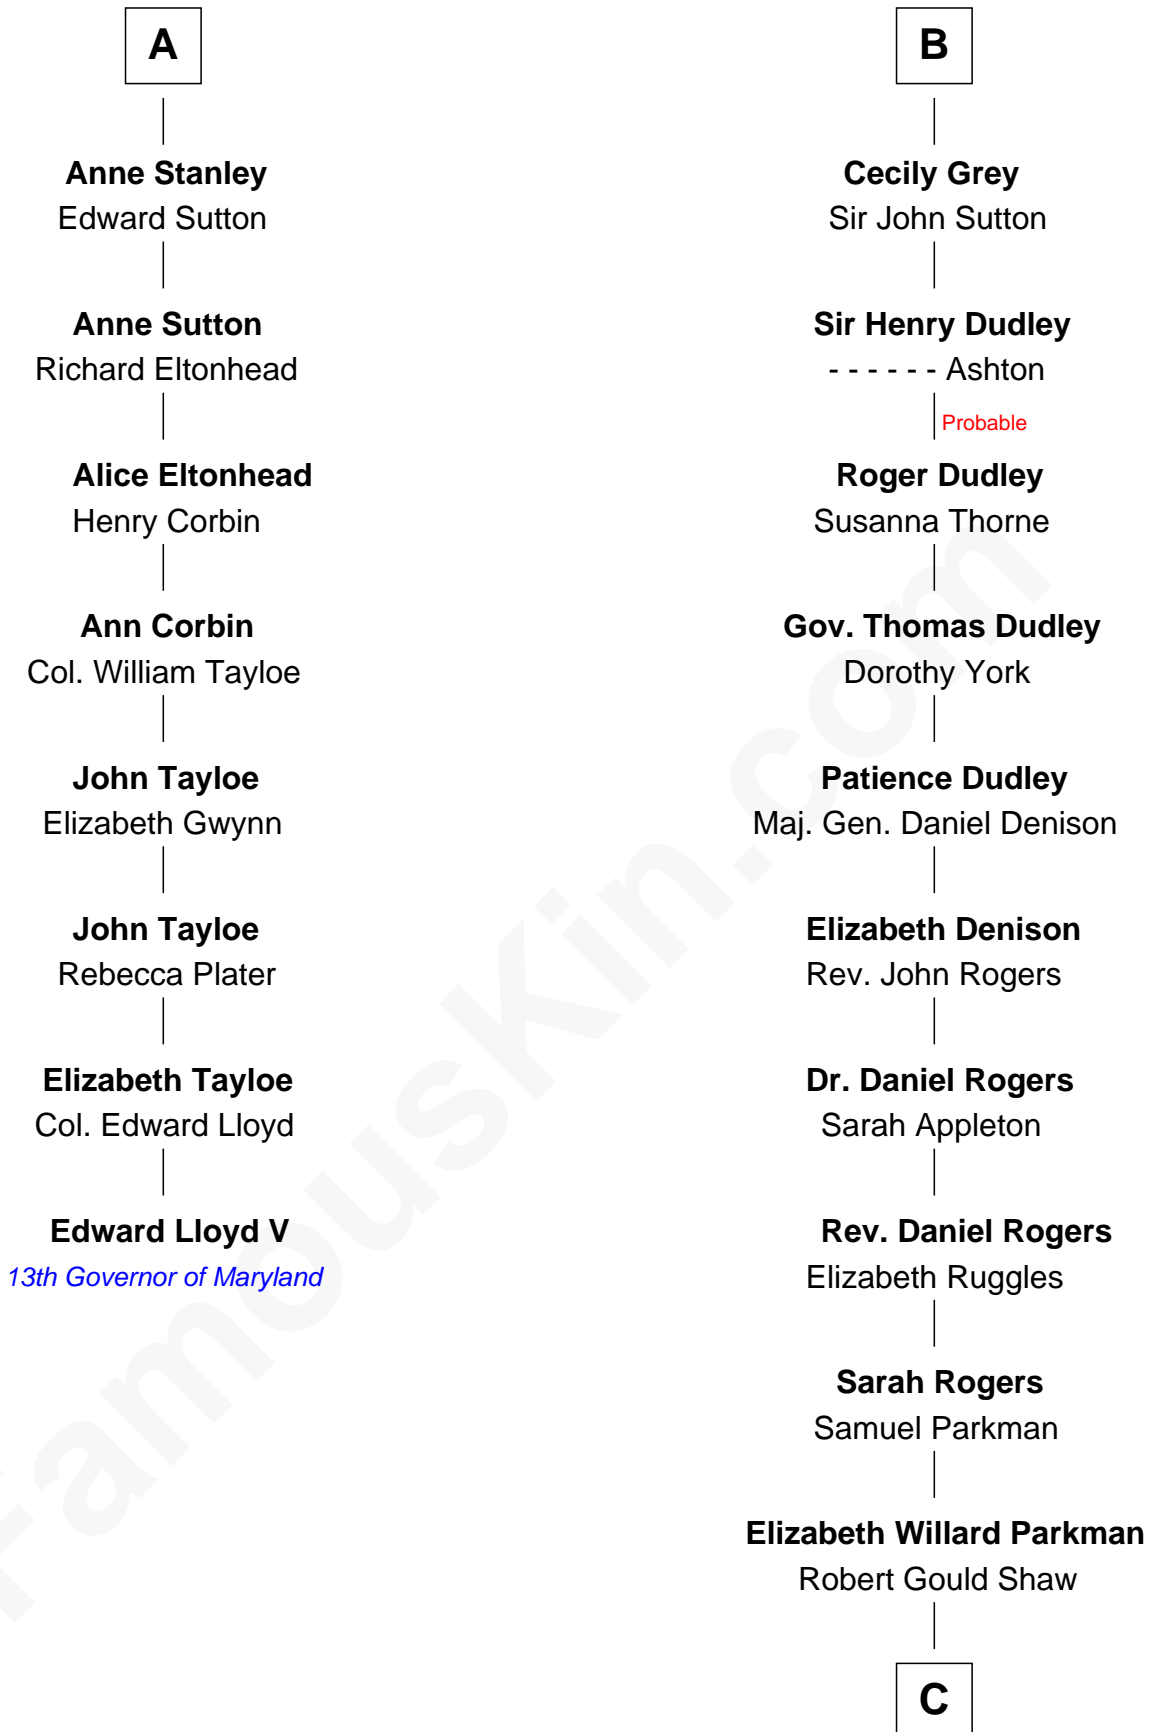

FamousKin.com

Relationship Chart of

Edward Lloyd V

13th Governor of Maryland

14th cousin 4 times removed of

Colonel Robert Gould Shaw

U.S. Civil War leader of film "Glory" fame

C

Francis George Shaw

Sarah Blake Sturgis

Colonel Robert Gould Shaw

Main character in film "Glory"

FamousKin.com