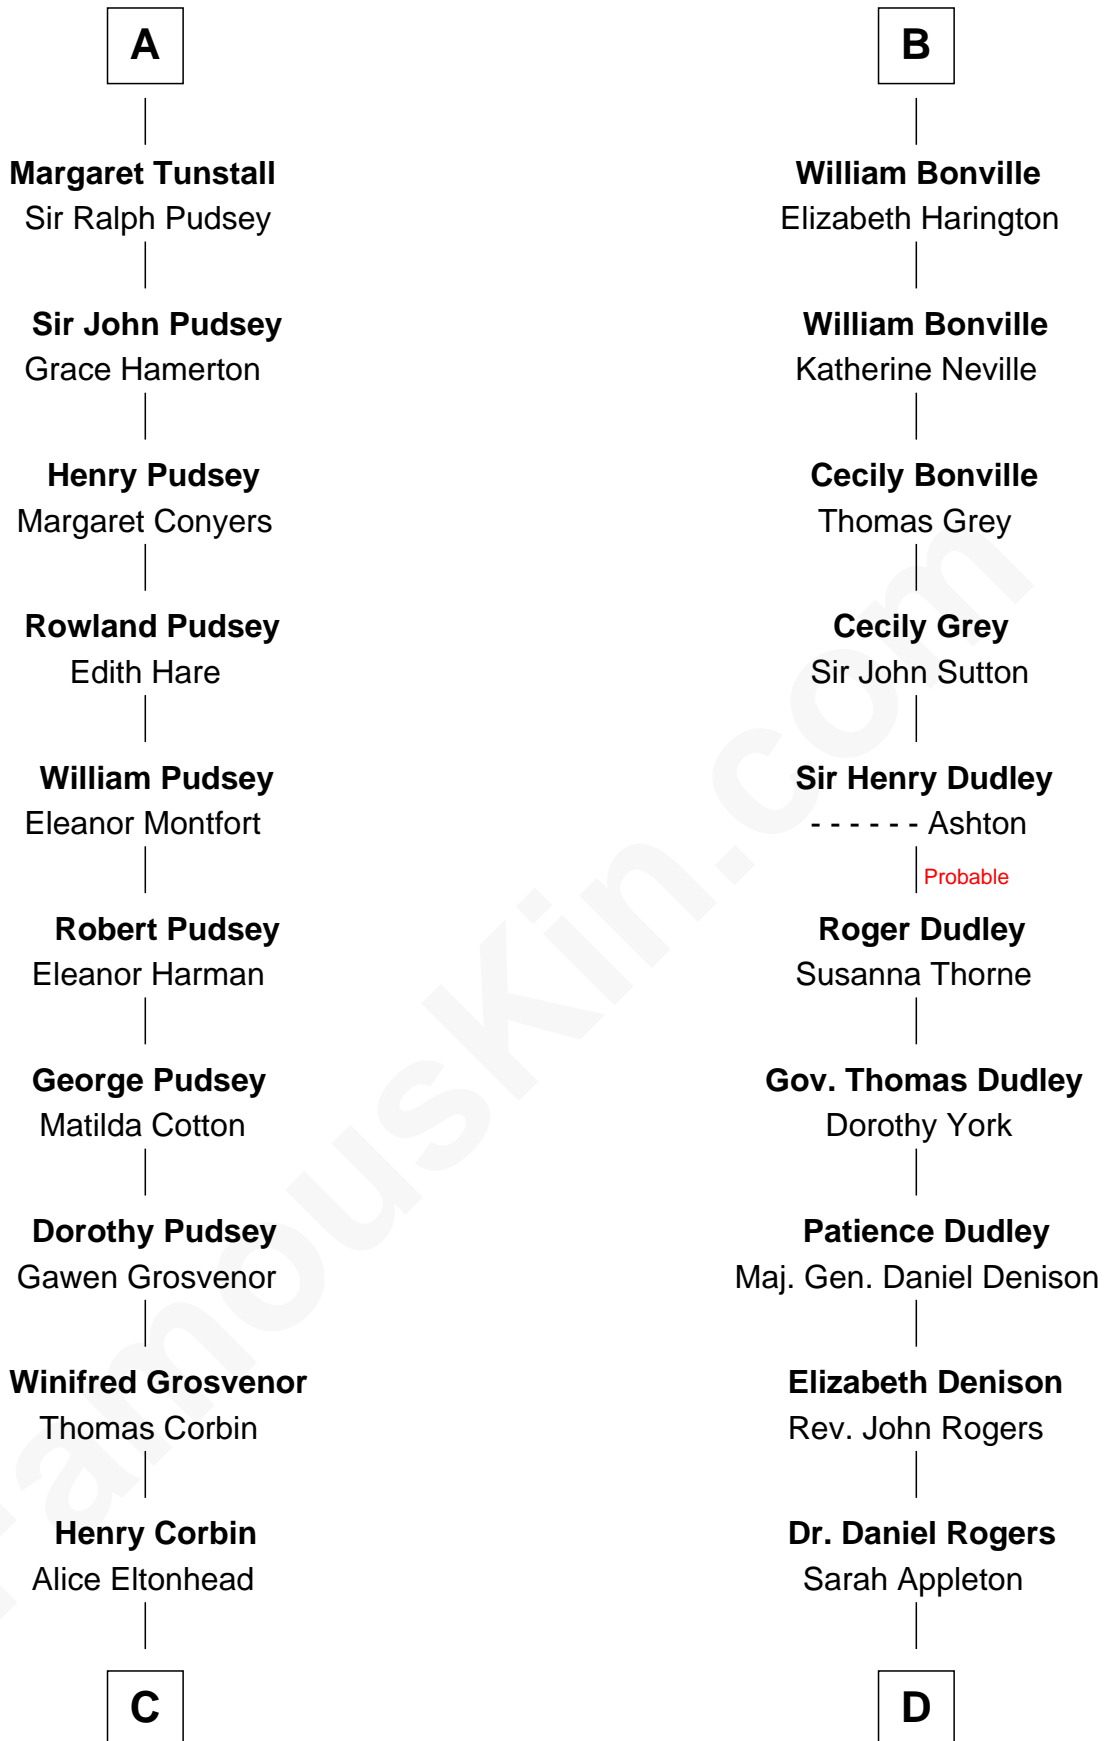

FamousKin.com Relationship Chart of

Edward Lloyd V

13th Governor of Maryland

21st cousin of

Colonel Robert Gould Shaw

U.S. Civil War leader of film "Glory" fame

C

Ann Corbin
Col. William Tayloe

John Tayloe
Elizabeth Gwynn

John Tayloe
Rebecca Plater

Elizabeth Tayloe
Col. Edward Lloyd

Edward Lloyd V
13th Governor of Maryland

D

Rev. Daniel Rogers
Elizabeth Ruggles

Sarah Rogers
Samuel Parkman

Elizabeth Willard Parkman
Robert Gould Shaw

Francis George Shaw
Sarah Blake Sturgis

Colonel Robert Gould Shaw
Main character in film "Glory"